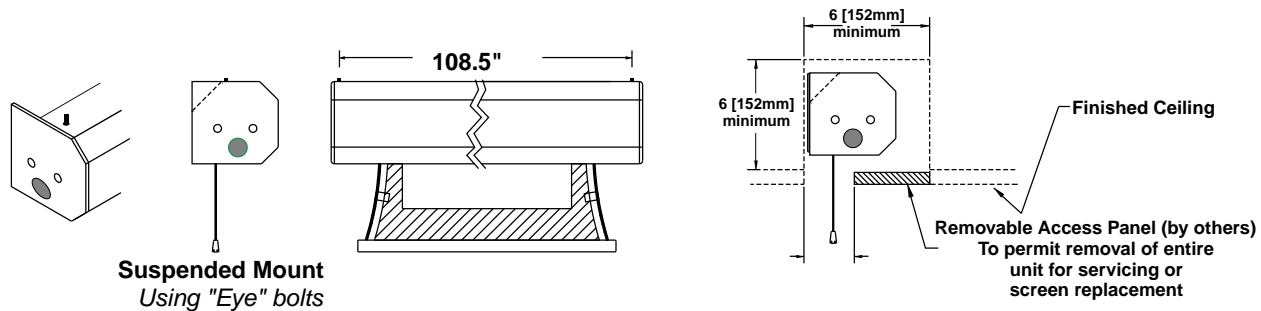

Installation Diagram

Dealer: CAVENA MULTIMEDIA AB