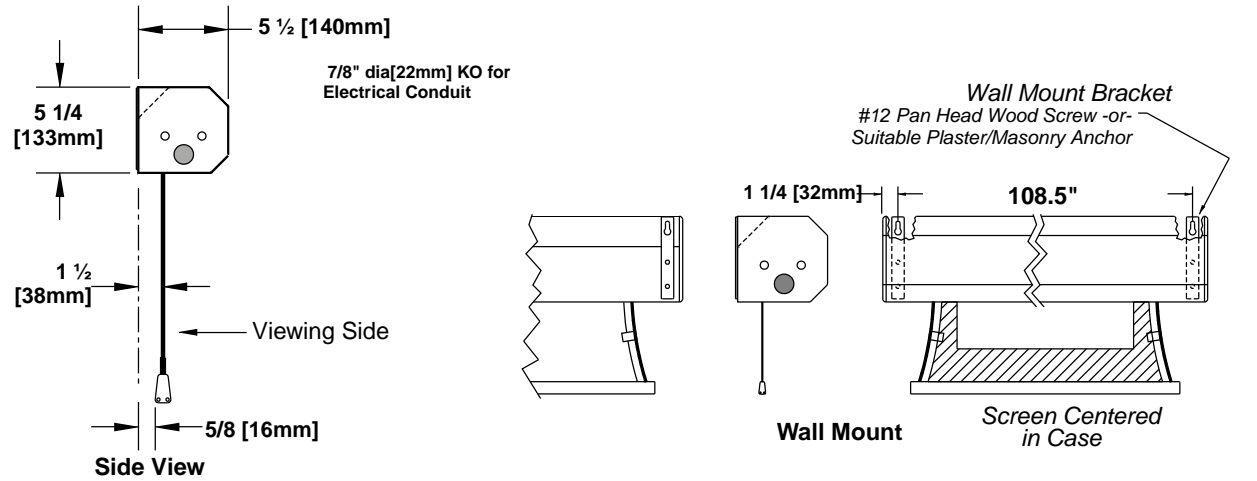

Installation Diagram

Dealer: CAVENA MULTIMEDIA AB