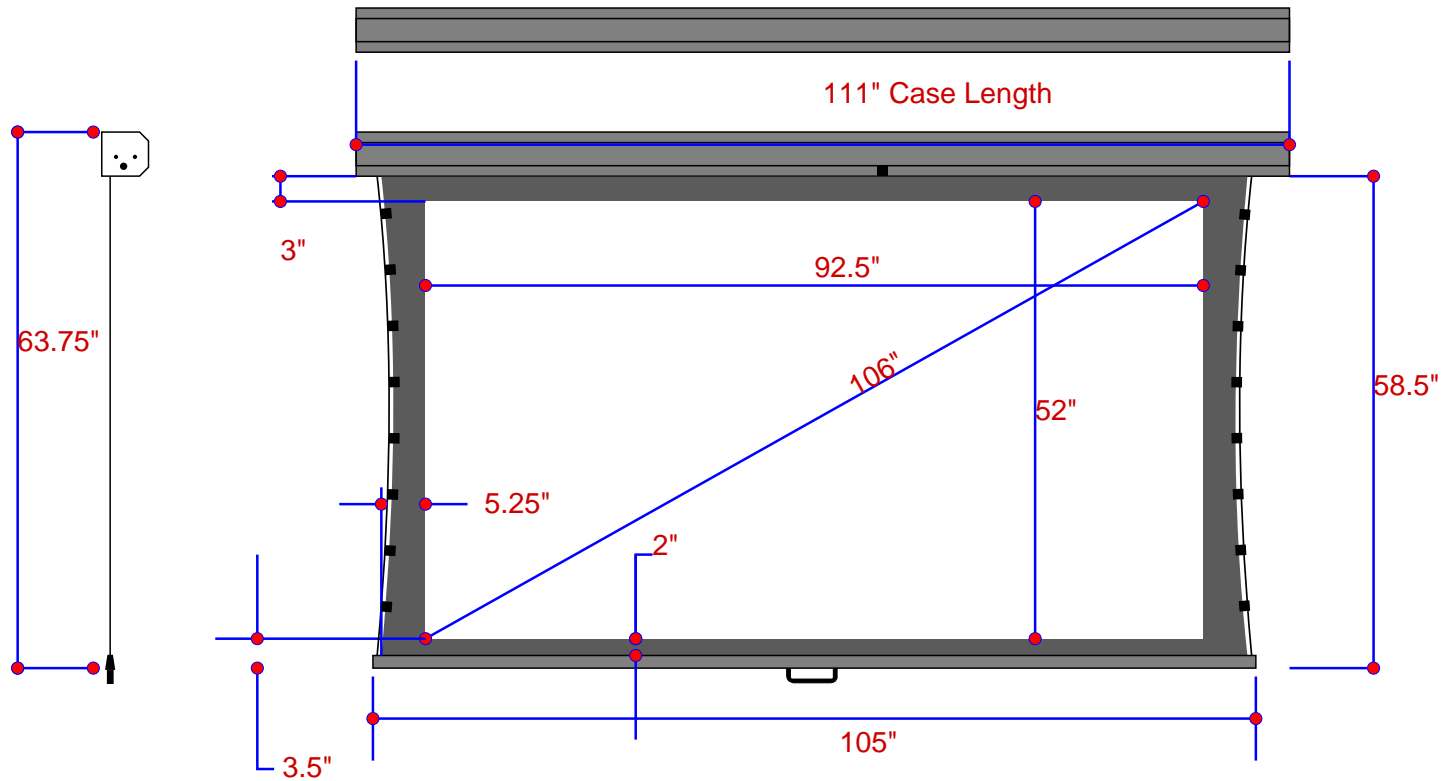

Acceptance Date:

Customer Acceptance Signature:

Notes: