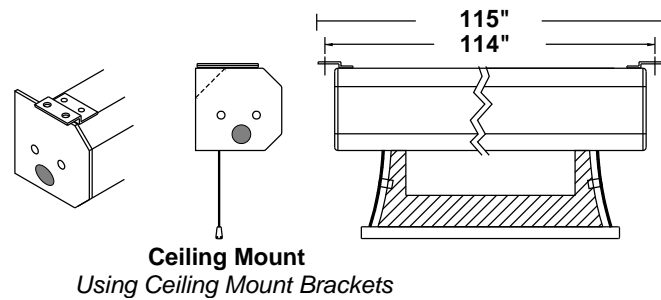

Installation Diagram

Dealer: CAVENA MULTIMEDIA AB