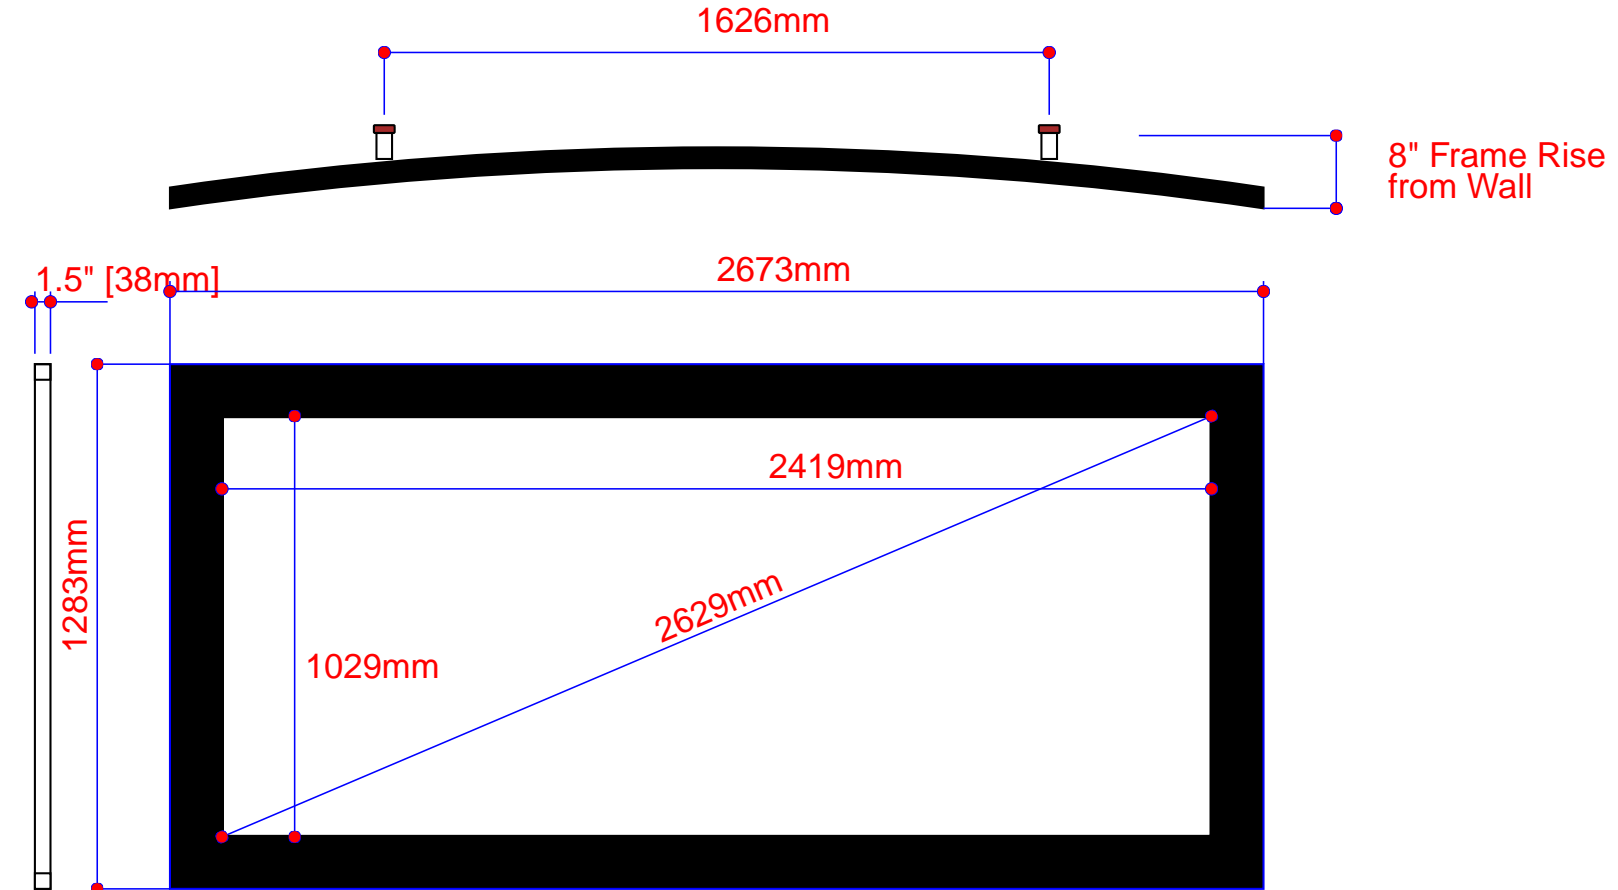

Cine-W
CW104SST13G3

Estimate #: **155189**

Screen Material:
StudioTek 130 G3

Aspect Ratio:
2.352

Mounting:
Wall Mount

Frame Color:
VeLux

Control(s):

Projector:
Mfg:TBD - Model: TBD

Acceptance Date:

Customer Acceptance Signature:

Notes:

Installation Diagram

Dealer: CAVENA MULTIMEDIA AB

**Wall Mount
Wall mount**

Estimate #: **155189**

Screen Material: StudioTek 130 G3	Aspect Ratio: 2.352	Mounting: Wall Mount	Frame Color: VeLux
Control(s):	Projector: Mfg:TBD - Model: TBD	Image Brightness:	Perforation: None
Project Name:	Requested By: Tim	Estimated By: Hanne Ewald	Estimate Date: 6/26/2008 Need By: 6/27/2008