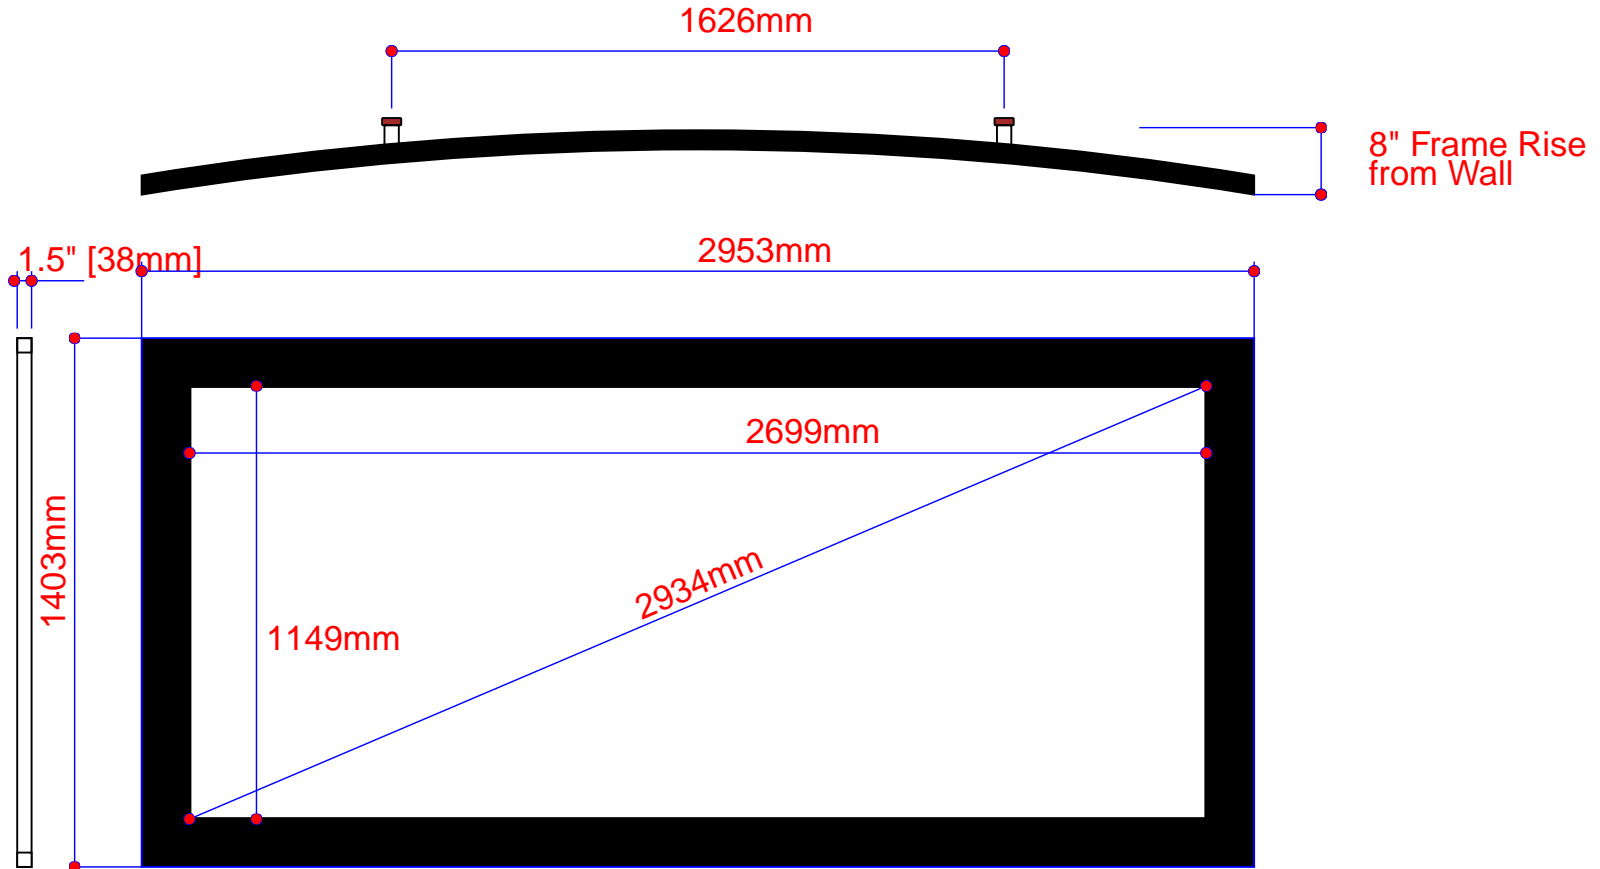

**Cine-W**  
CW116SST13G3

Estimate #: **155190**

Screen Material:  
StudioTek 130 G3

Aspect Ratio:  
2.348

Mounting:  
Wall Mount

Frame Color:  
VeLux

Control(s):

Projector:  
Mfg:TBD - Model: TBD

**Screen Diagram**

Acceptance Date:

Customer Acceptance Signature:

Notes:

**Installation Diagram**

Dealer: CAVENA MULTIMEDIA AB

**Wall Mount  
Wall mount**

Estimate #: **155190**

Screen Material: StudioTek 130 G3	Aspect Ratio: 2.348	Mounting: Wall Mount	Frame Color: VeLux	
Control(s):	Projector: Mfg:TBD - Model: TBD	Image Brightness:	Perforation: None	
Project Name:	Requested By: Tim	Estimated By: Hanne Ewald	Estimate Date: 6/26/2008	Need By: 6/27/2008