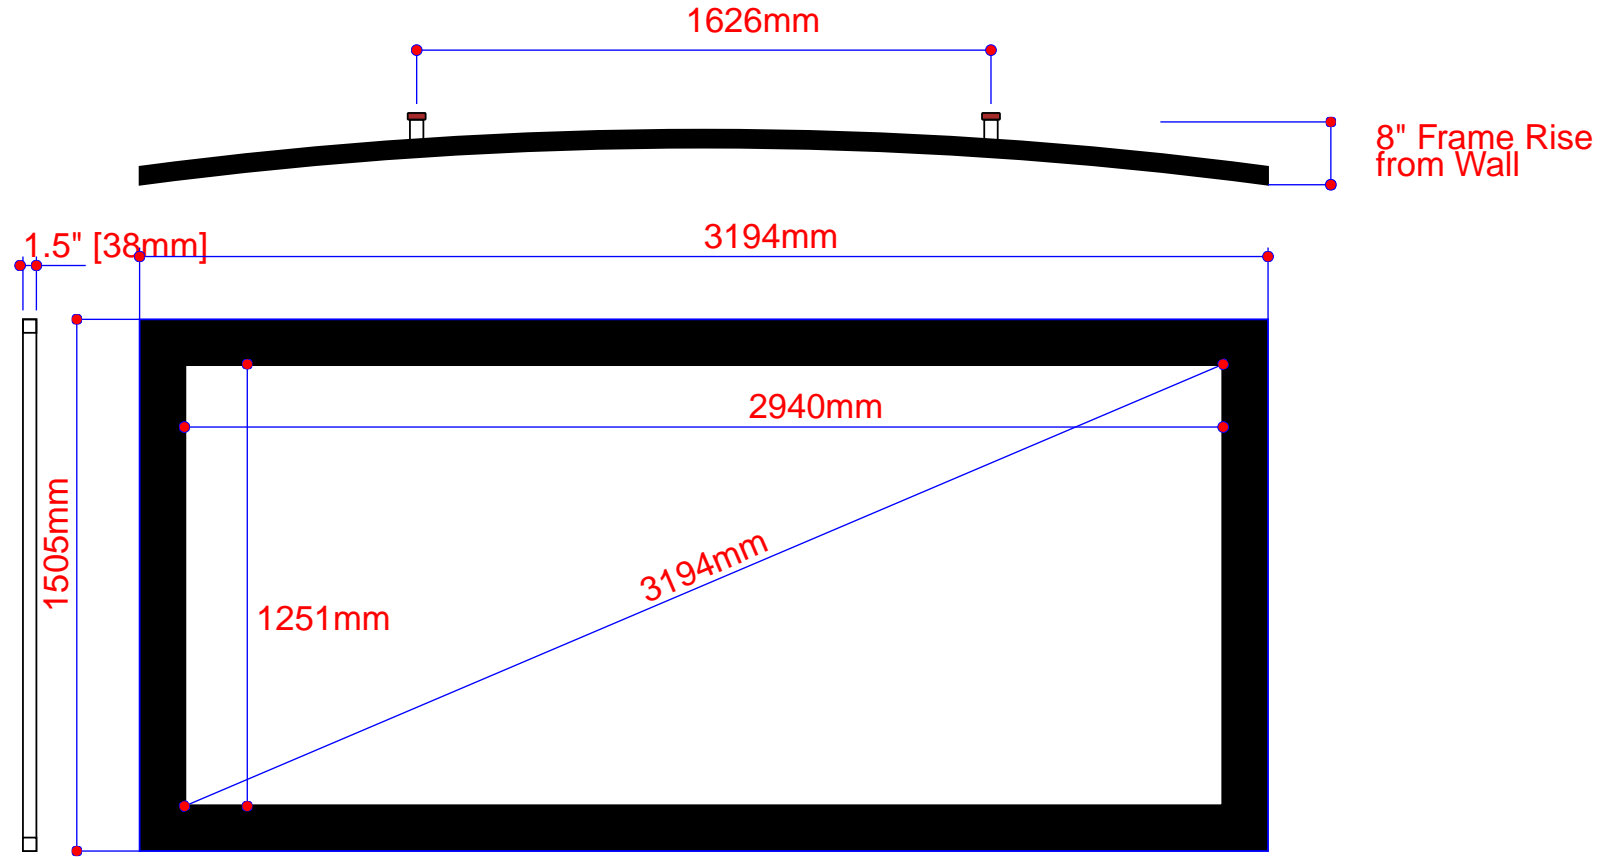

Acceptance Date:	Customer Acceptance Signature:	Notes: