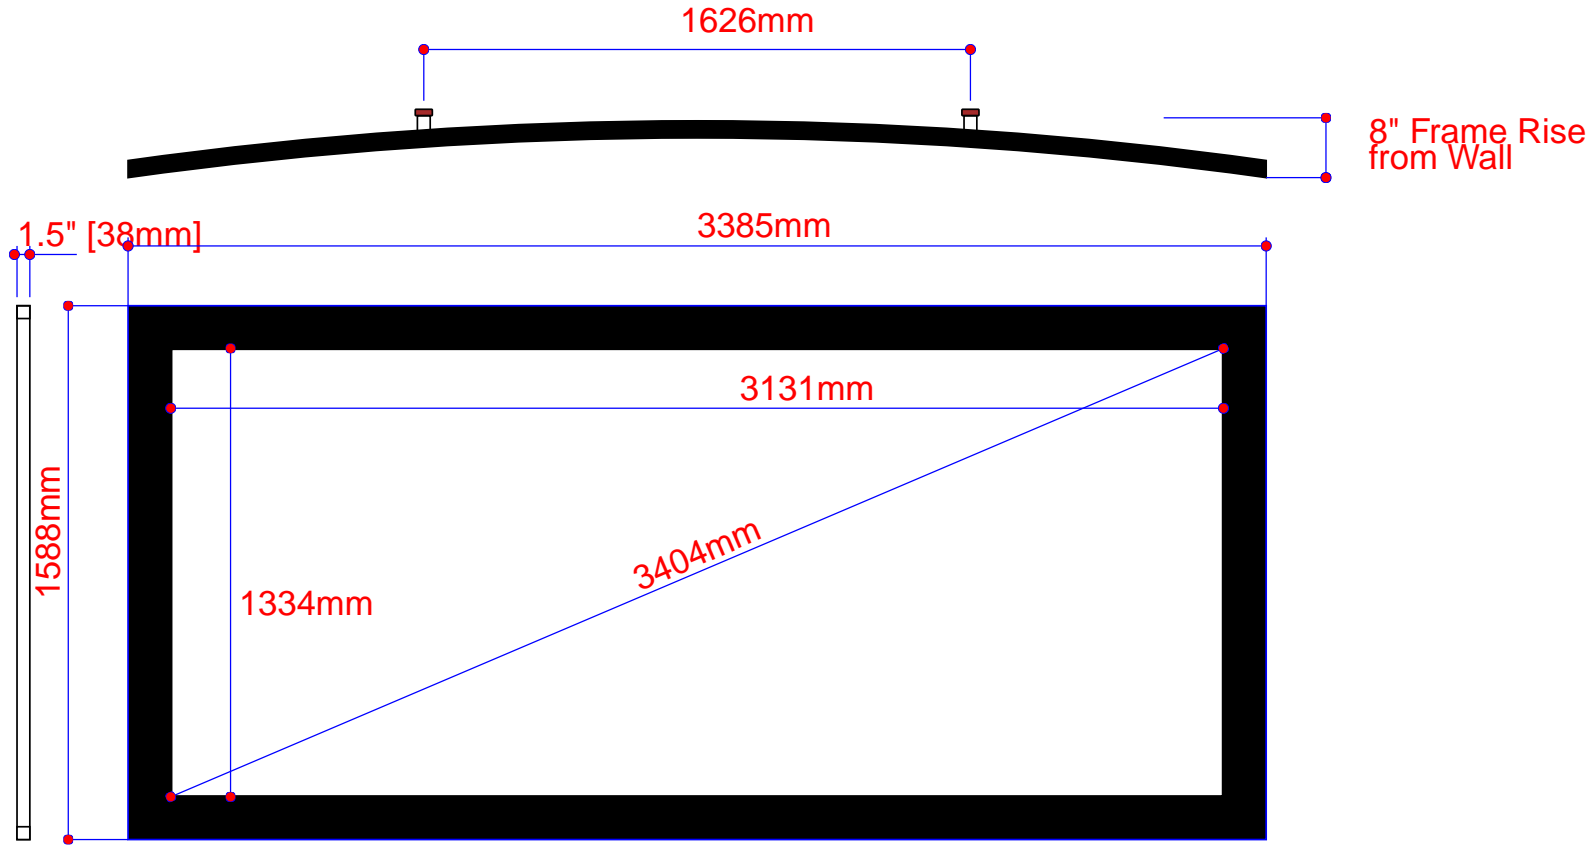

Acceptance Date:	Customer Acceptance Signature:	Notes: