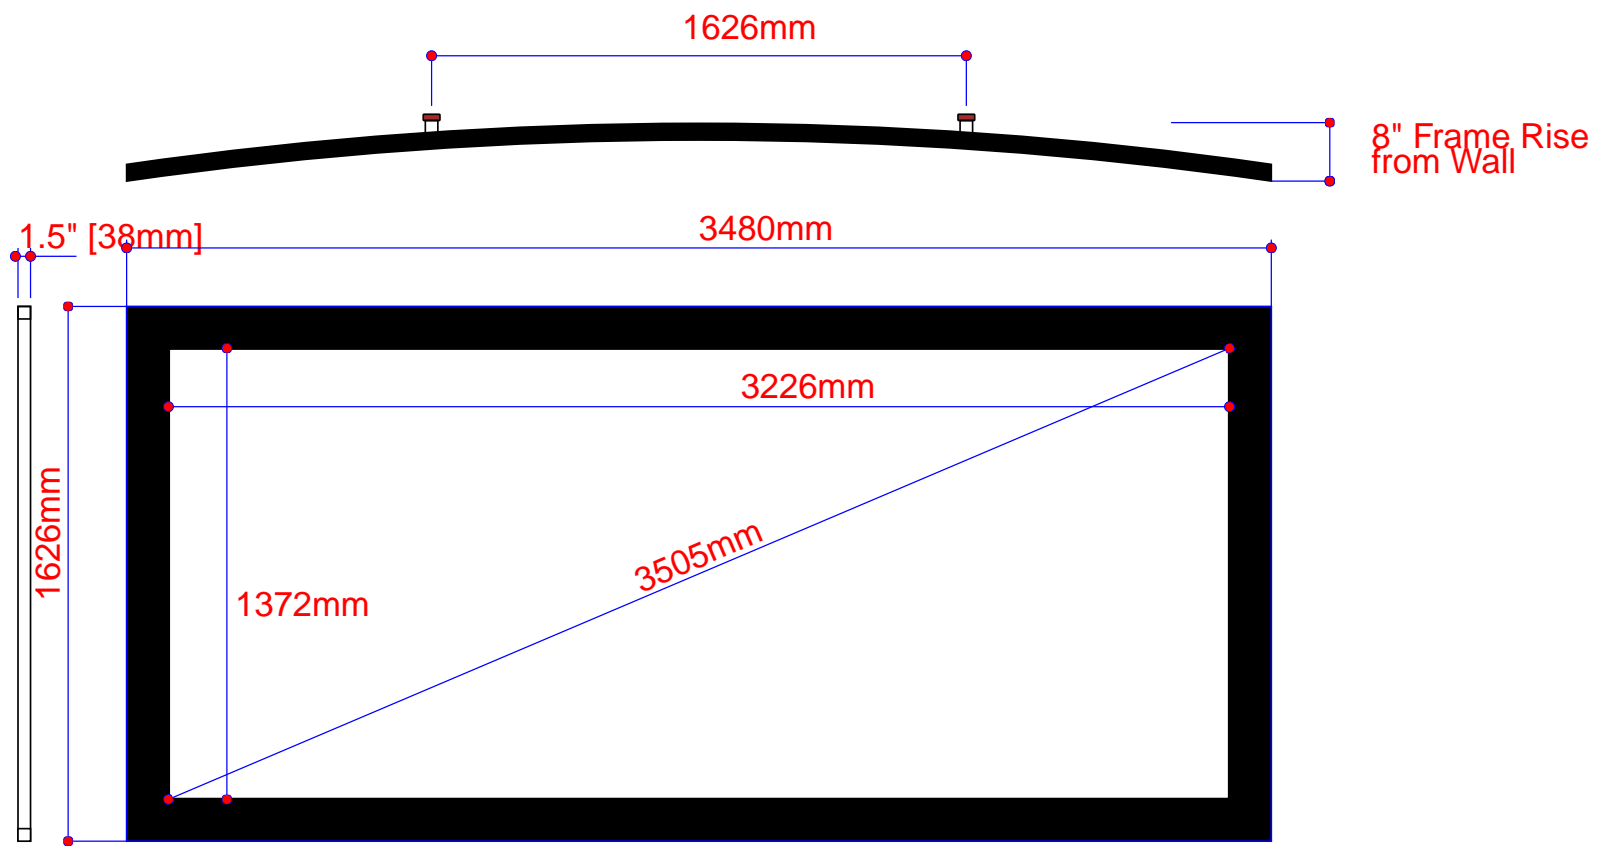

Cine-W
CW138SST13G3

Estimate #: **155193**

Screen Material: StudioTek 130 G3	Aspect Ratio: 2.352	Mounting: Wall Mount	Frame Color: VeLux
Control(s):	Projector: Mfg:TBD - Model: TBD	Image Brightness:	Perforation: None
Dealer: CAVENA MULTIMEDIA AB	Project Name:	Requested By: Tim	Estimated By: Hanne Ewald
		Estimate Date: 6/26/2008	Need By: 6/27/2008

Screen Diagram

Acceptance Date: _____ Customer Acceptance Signature: _____ Notes: _____

Installation Diagram

Dealer: CAVENA MULTIMEDIA AB

**Wall Mount
Wall mount**

Estimate #: **155193**

Screen Material: StudioTek 130 G3	Aspect Ratio: 2.352	Mounting: Wall Mount	Frame Color: VeLux	
Control(s):	Projector: Mfg:TBD - Model: TBD	Image Brightness:	Perforation: None	
Project Name:	Requested By: Tim	Estimated By: Hanne Ewald	Estimate Date: 6/26/2008	Need By: 6/27/2008