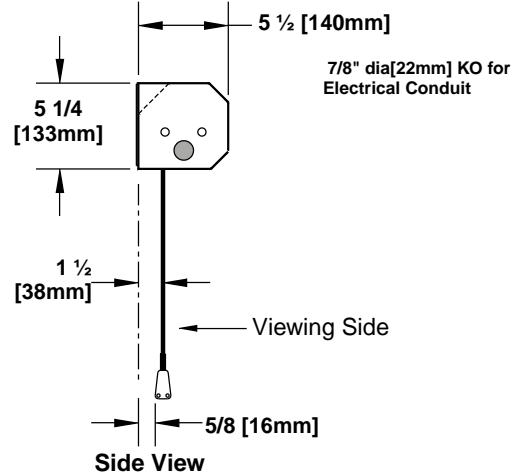

Screen Diagram

Acceptance Date:

Customer Acceptance Signature:

Notes:

Ceiling Mount (Exposed)

Exposed ceiling mount

Estimate #: **155199**

Screen Material: StudioTek 130 G3	Aspect Ratio: 1.78	Mounting: Ceiling Mount (Exposed)	Frame Color: Black
Control(s): HVS	Projector: Mfg:TBD - Model: TBD	Image Brightness:	Perforation: None
Project Name: CAVENA MULTIMEDIA AB	Requested By: Tim Jansson	Estimated By: Tim Jansson	Estimate Date: 6/26/2008 Need By: 6/27/2008

Installation Diagram

Dealer: CAVENA MULTIMEDIA AB

Acceptance Date: _____ Customer Acceptance Signature: _____ Notes: _____

High Voltage Wall Switch

High Voltage 3-position Wall Switch.

Estimate #: **155199**