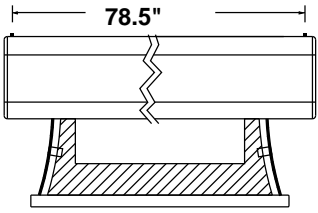

Installation Diagram

Dealer: CAVENA MULTIMEDIA AB