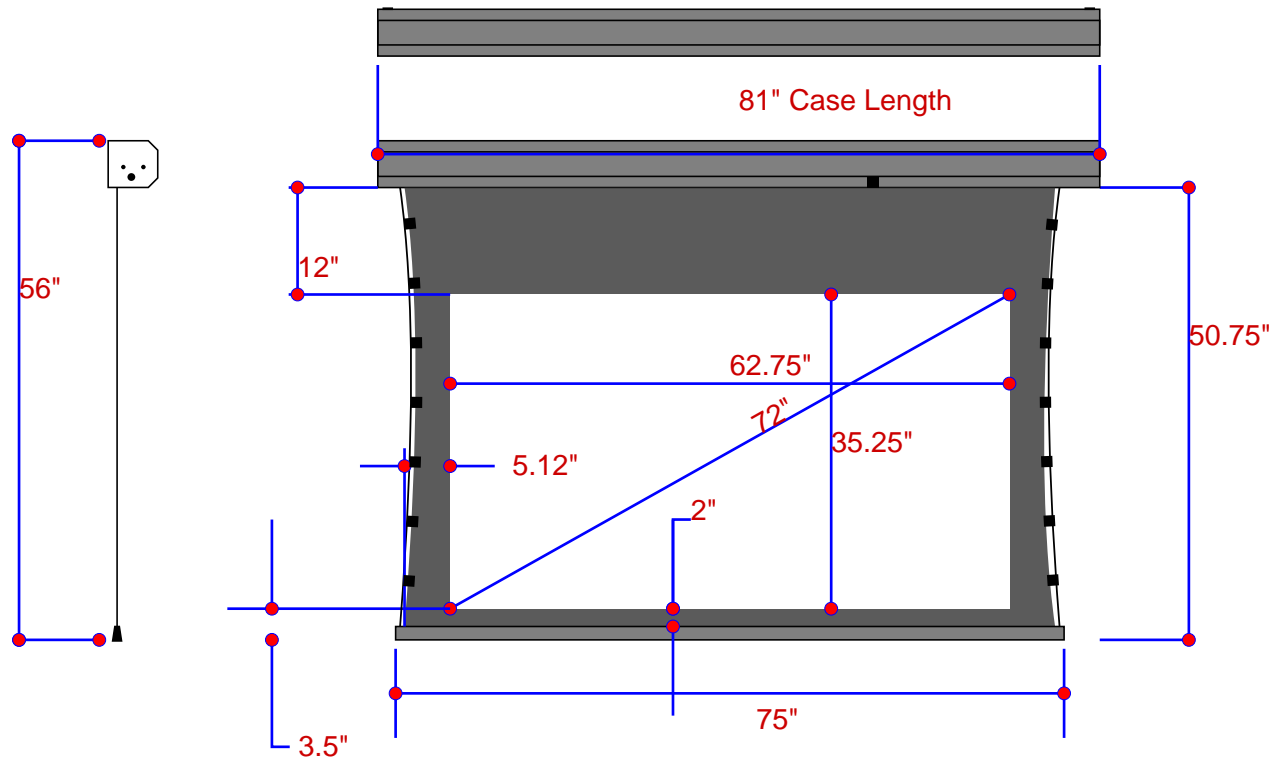

Luxus Model A Electriscreen
LX072HST13G3B-12-2-5.12

Estimate #: **155199**

Screen Material: StudioTek 130 G3	Aspect Ratio: 1.78	Mounting: Ceiling Mount (Exposed)	Case Color: Black	Batten Color: Black
Control(s): HVS	Projector: Mfg:TBD - Model: TBD	Image Brightness:	Perforation: None	
Dealer: CAVENA MULTIMEDIA AB	Project Name:	Requested By: Tim Jansson	Estimated By: Tim Jansson	Estimate Date: 6/26/2008 Need By: 6/27/2008

Screen Diagram

Acceptance Date:

Customer Acceptance Signature:

Notes:

Ceiling Mount (Exposed)

Exposed ceiling mount

Estimate #: **155199**

Screen Material: StudioTek 130 G3	Aspect Ratio: 1.78	Mounting: Ceiling Mount (Exposed)	Frame Color: Black
Control(s): HVS	Projector: Mfg:TBD - Model: TBD	Image Brightness:	Perforation: None
Project Name: CAVENA MULTIMEDIA AB	Requested By: Tim Jansson	Estimated By: Tim Jansson	Estimate Date: 6/26/2008 Need By: 6/27/2008