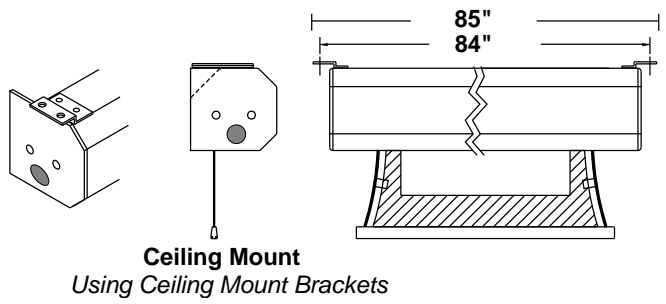

Installation Diagram

Dealer: CAVENA MULTIMEDIA AB