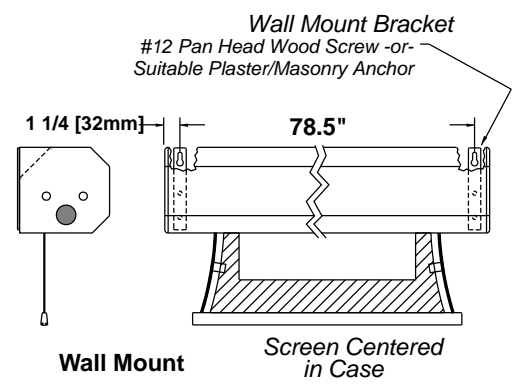

Installation Diagram

Dealer: CAVENA MULTIMEDIA AB