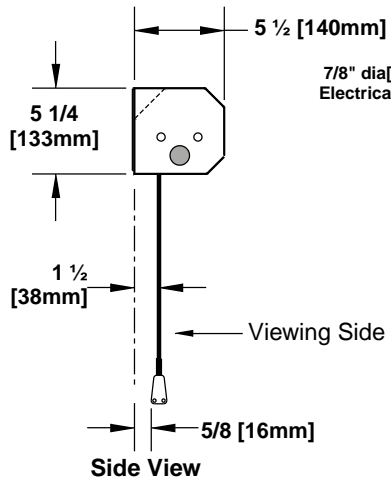

Installation Diagram

Dealer: CAVENA MULTIMEDIA AB