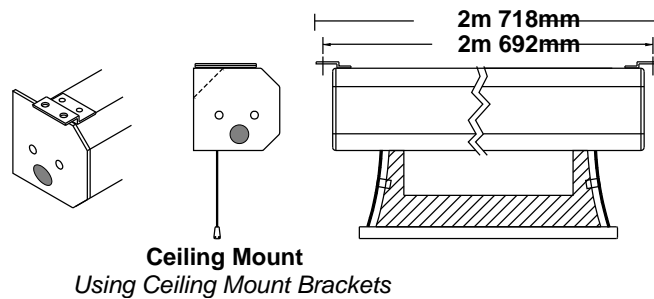

Installation Diagram

Dealer: CAVENA MULTIMEDIA AB