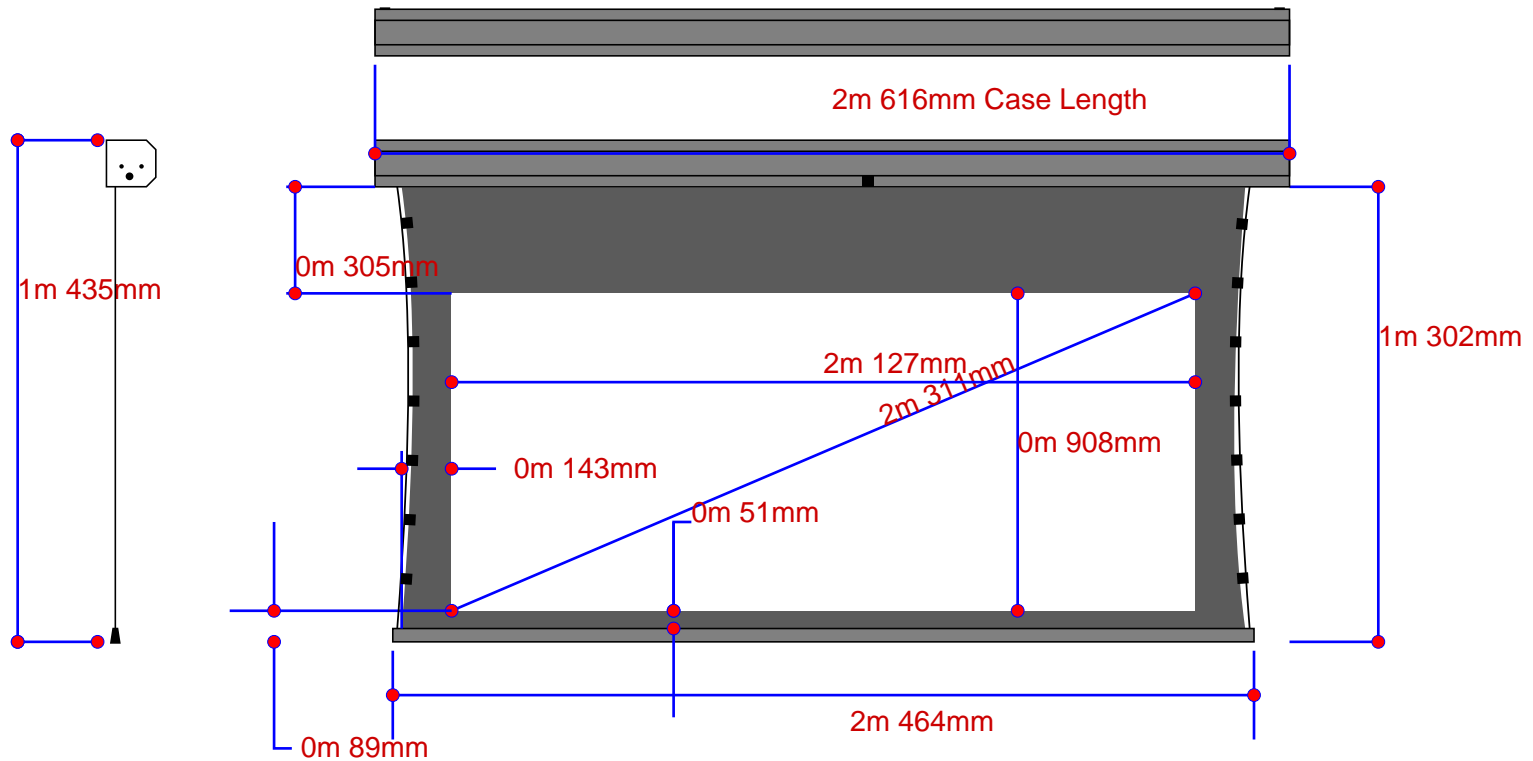

Acceptance Date:	Customer Acceptance Signature:	Notes: