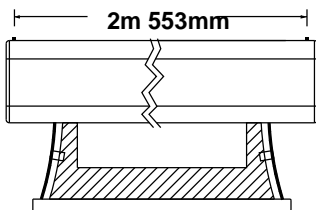

Installation Diagram

Dealer: CAVENA MULTIMEDIA AB