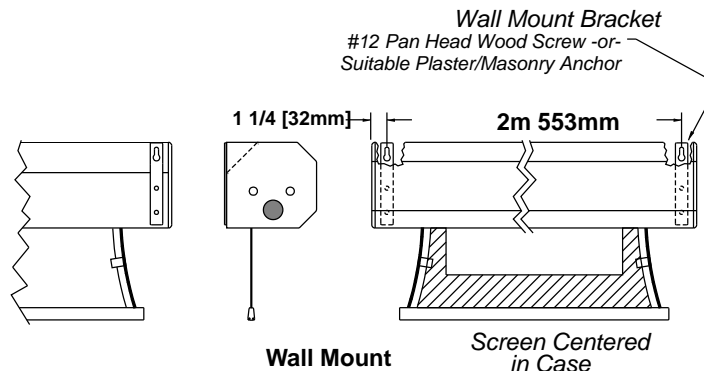

Installation Diagram

Dealer: CAVENA MULTIMEDIA AB