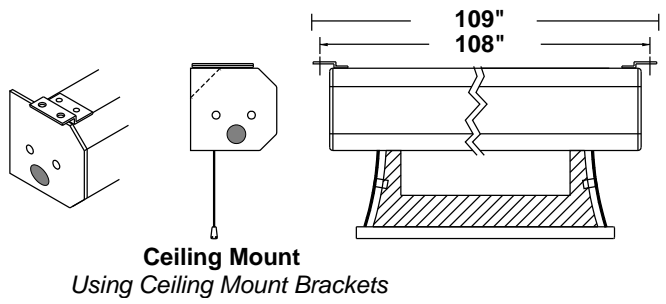

Installation Diagram

Dealer: CAVENA MULTIMEDIA AB