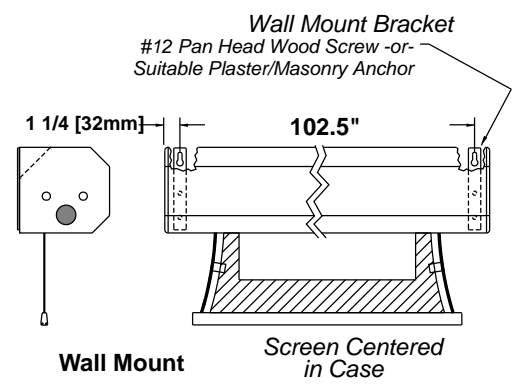

Installation Diagram

Dealer: CAVENA MULTIMEDIA AB