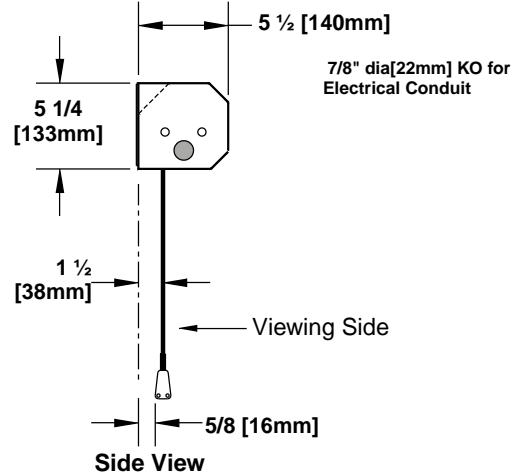

Screen Diagram

Acceptance Date:

Customer Acceptance Signature:

Notes:

Ceiling Mount (Exposed)

Exposed ceiling mount

Estimate #: **154761**

Screen Material: StudioTek 130 G3	Aspect Ratio: 1.776	Mounting: Ceiling Mount (Exposed)	Frame Color: Black
Control(s): HVS	Projector: Mfg:TBD - Model: TBD	Image Brightness:	Perforation: None
Project Name: CAVENA MULTIMEDIA AB	Requested By: Tim Jansson	Estimated By: Tim Jansson	Estimate Date: 6/23/2008 Need By: 6/24/2008

Installation Diagram

Dealer: CAVENA MULTIMEDIA AB

Acceptance Date: _____ Customer Acceptance Signature: _____ Notes: _____

High Voltage Wall Switch

High Voltage 3-position Wall Switch.

Estimate #: **154761**