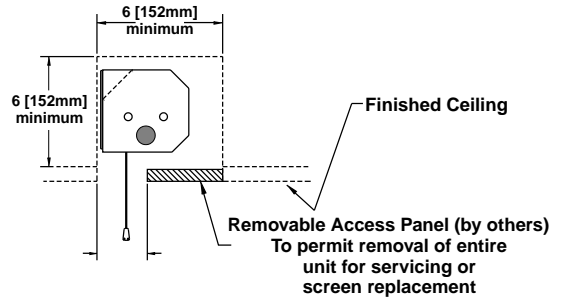

Installation Diagram

Dealer: CAVENA MULTIMEDIA AB