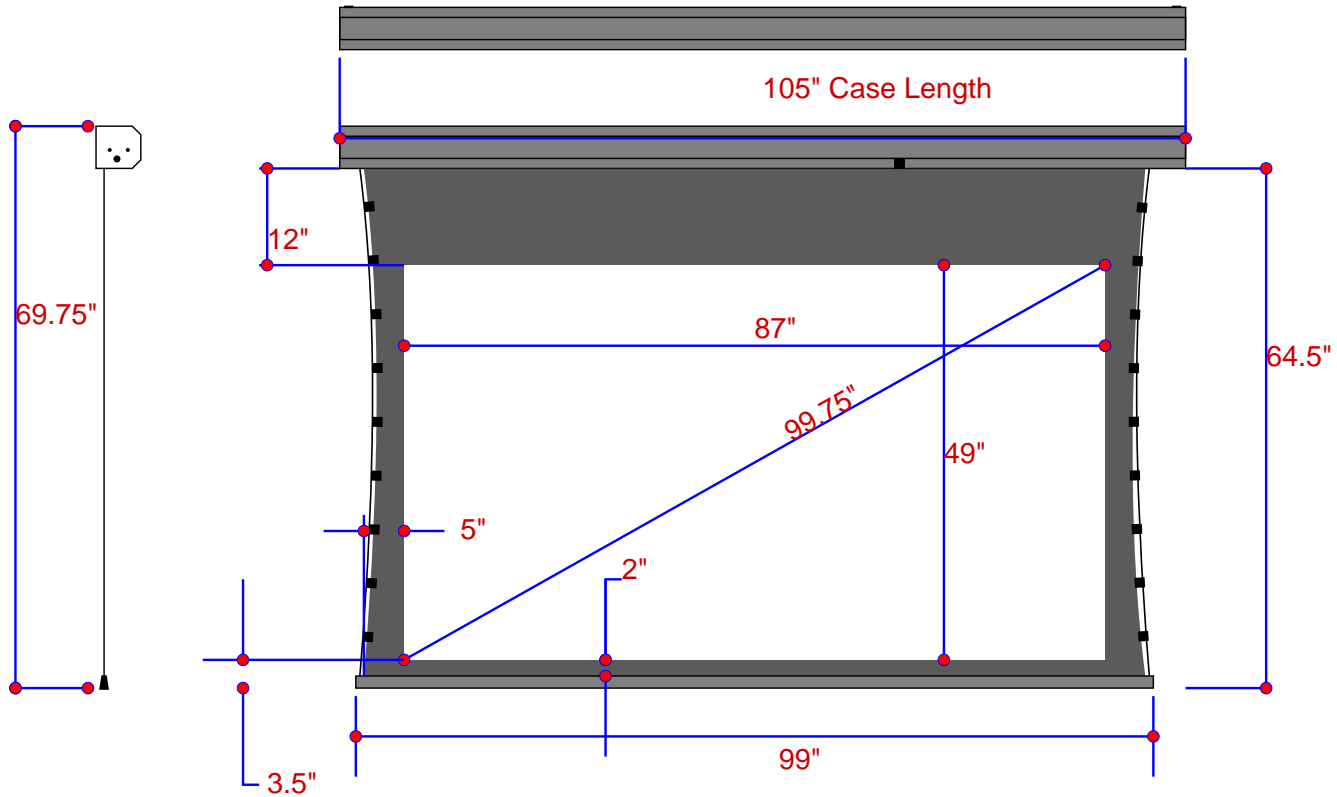

Luxus Model A Electriscreen
LX100HST13G3B-12-2-5

Estimate #: **154761**

Screen Material: StudioTek 130 G3	Aspect Ratio: 1.776	Mounting: Ceiling Mount (Exposed)	Case Color: Black	Batten Color: Black
Control(s): HVS	Projector: Mfg:TBD - Model: TBD	Image Brightness:	Perforation: None	
Dealer: CAVENA MULTIMEDIA AB	Project Name:	Requested By: Tim Jansson	Estimated By: Tim Jansson	Estimate Date: 6/23/2008 Need By: 6/24/2008

Screen Diagram

Acceptance Date:

Customer Acceptance Signature:

Notes:

Ceiling Mount (Exposed)

Exposed ceiling mount

Estimate #: **154761**

Screen Material: StudioTek 130 G3	Aspect Ratio: 1.776	Mounting: Ceiling Mount (Exposed)	Frame Color: Black
Control(s): HVS	Projector: Mfg:TBD - Model: TBD	Image Brightness:	Perforation: None
Project Name: CAVENA MULTIMEDIA AB	Requested By: Tim Jansson	Estimated By: Tim Jansson	Estimate Date: 6/23/2008 Need By: 6/24/2008