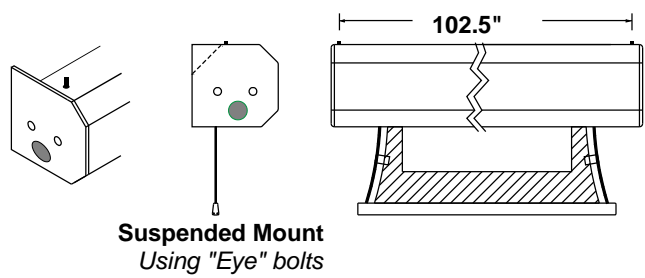

Installation Diagram

Dealer: CAVENA MULTIMEDIA AB