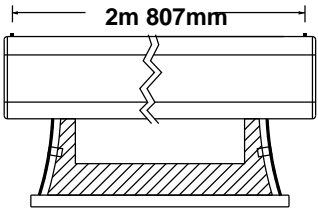

Installation Diagram

Dealer: CAVENA MULTIMEDIA AB