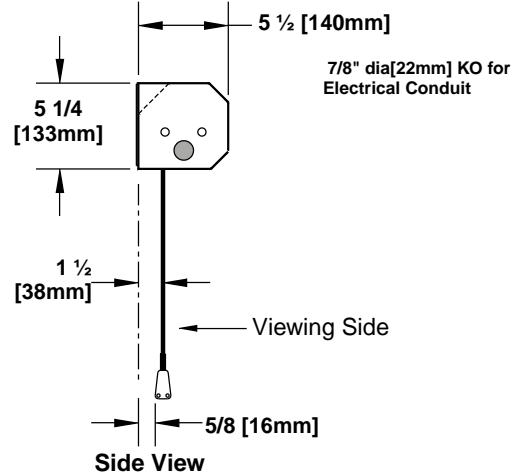

Screen Diagram

Acceptance Date:

Customer Acceptance Signature:

Notes:

Ceiling Mount (Exposed)

Exposed ceiling mount

Estimate #: **154770**

Screen Material: StudioTek 130 G3	Aspect Ratio: 2.352	Mounting: Ceiling Mount (Exposed)	Frame Color: Black
Control(s): HVS	Projector: Mfg:TBD - Model: TBD	Image Brightness:	Perforation: None
Project Name: CAVENA MULTIMEDIA AB	Requested By: Tim Jansson	Estimated By: Tim Jansson	Estimate Date: 6/23/2008
			Need By: 6/24/2008

Installation Diagram

Dealer: CAVENA MULTIMEDIA AB

Acceptance Date: _____ Customer Acceptance Signature: _____ Notes: _____

High Voltage Wall Switch

High Voltage 3-position Wall Switch.

Estimate #: **154770**