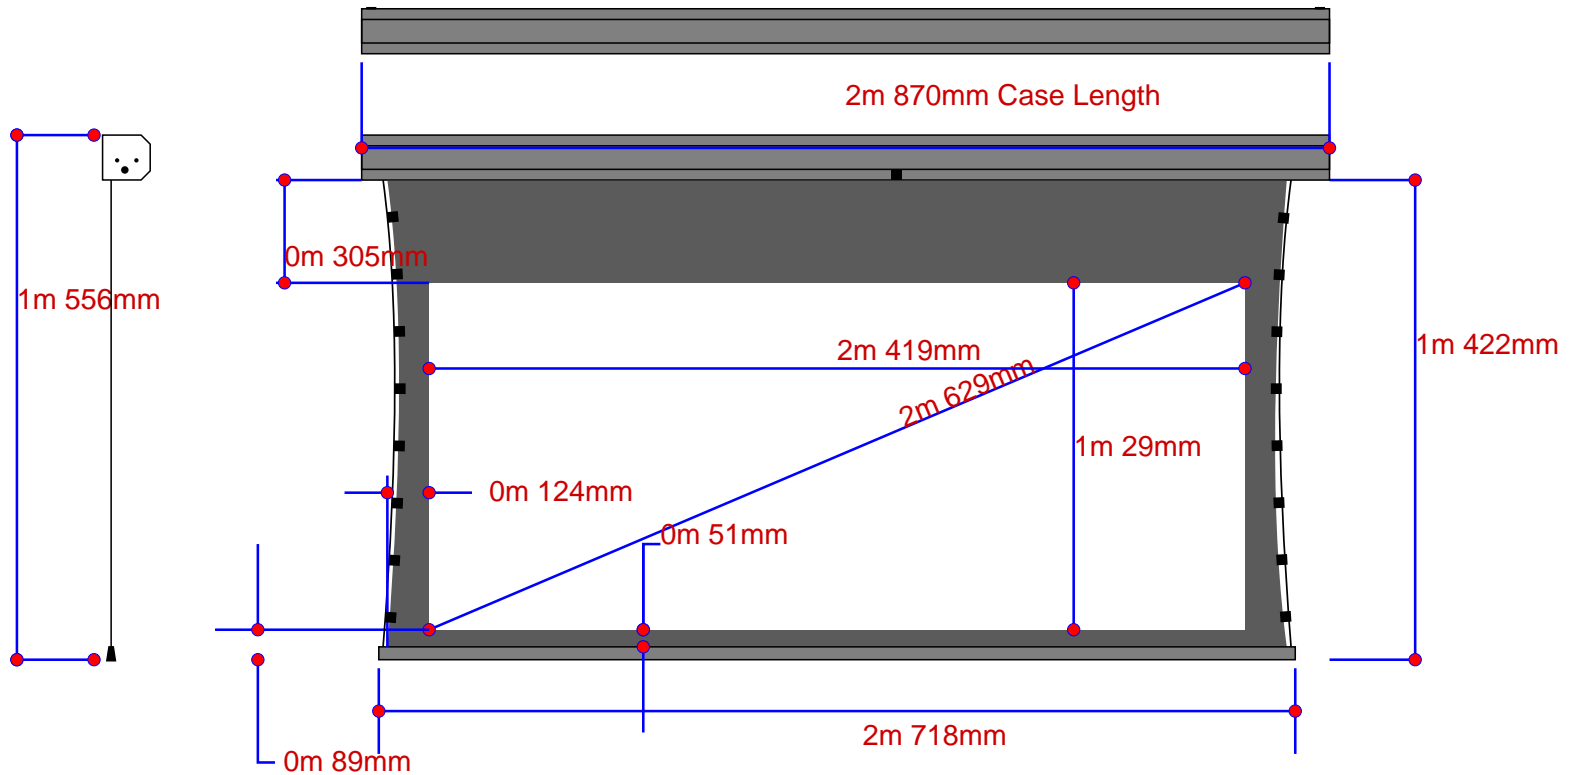

Luxus Model A Electriscreen
LX104SST13G3B-12-2-4.88

Estimate #: **154770**

Screen Material: StudioTek 130 G3	Aspect Ratio: 2.352	Mounting: Ceiling Mount (Exposed)	Case Color: Black	Batten Color: Black
Control(s): HVS	Projector: Mfg:TBD - Model: TBD	Image Brightness:	Perforation: None	
Dealer: CAVENA MULTIMEDIA AB	Project Name:	Requested By: Tim Jansson	Estimated By: Tim Jansson	Estimate Date: 6/23/2008
				Need By: 6/24/2008

Screen Diagram

Acceptance Date:

Customer Acceptance Signature:

Notes:

Ceiling Mount (Exposed)

Exposed ceiling mount

Estimate #: **154770**

Screen Material: StudioTek 130 G3	Aspect Ratio: 2.352	Mounting: Ceiling Mount (Exposed)	Frame Color: Black
Control(s): HVS	Projector: Mfg:TBD - Model: TBD	Image Brightness:	Perforation: None
Project Name: CAVENA MULTIMEDIA AB	Requested By: Tim Jansson	Estimated By: Tim Jansson	Estimate Date: 6/23/2008
			Need By: 6/24/2008