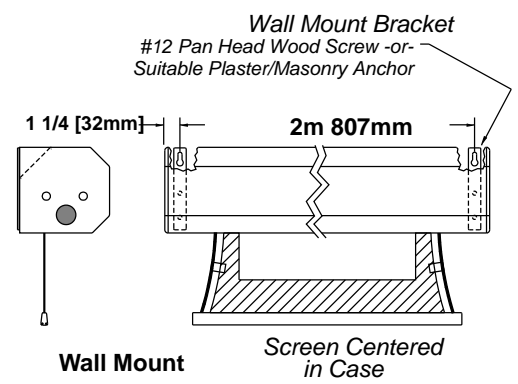

Installation Diagram

Dealer: CAVENA MULTIMEDIA AB