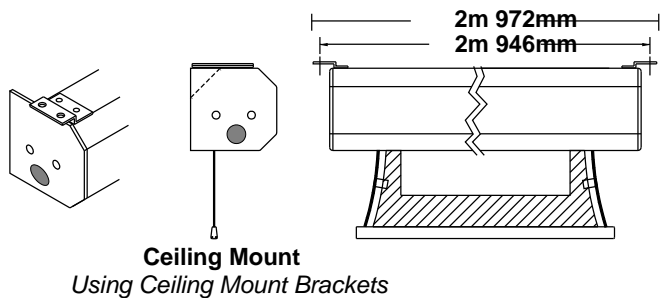

Installation Diagram

Dealer: CAVENA MULTIMEDIA AB