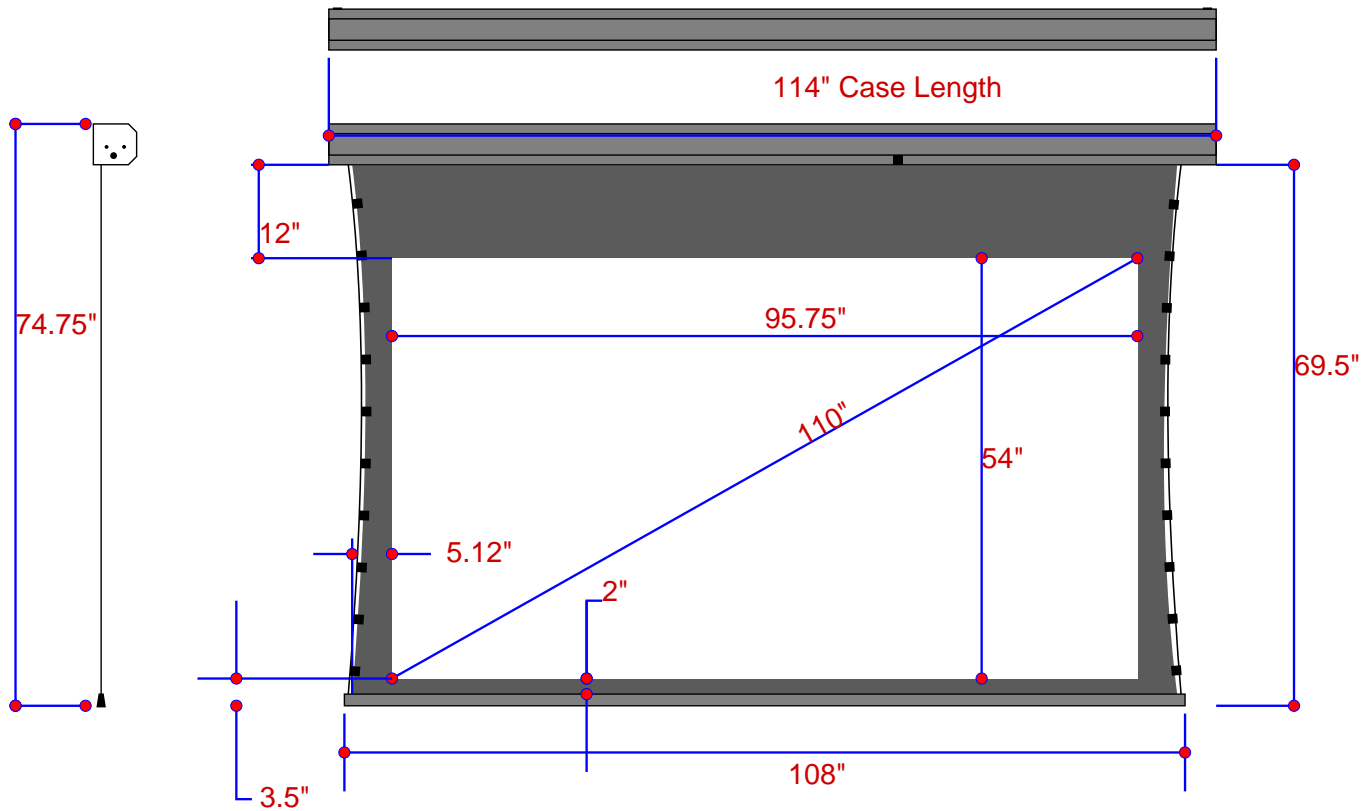

Luxus Model A Electriscreen
LX110HST13G3B-12-2-5.12

Estimate #: **154763**

Screen Material: StudioTek 130 G3	Aspect Ratio: 1.773	Mounting: Ceiling Mount (Exposed)	Case Color: Black	Batten Color: Black
Control(s): HVS	Projector: Mfg:TBD - Model: TBD	Image Brightness:	Perforation: None	
Dealer: CAVENA MULTIMEDIA AB	Project Name:	Requested By: Tim Jansson	Estimated By: Tim Jansson	Estimate Date: 6/23/2008
				Need By: 6/24/2008

Screen Diagram

Acceptance Date: _____ Customer Acceptance Signature: _____ Notes: _____

Ceiling Mount (Exposed)

Exposed ceiling mount

Estimate #: **154763**

Screen Material: StudioTek 130 G3	Aspect Ratio: 1.773	Mounting: Ceiling Mount (Exposed)	Frame Color: Black
Control(s): HVS	Projector: Mfg:TBD - Model: TBD	Image Brightness:	Perforation: None
Project Name: CAVENA MULTIMEDIA AB	Requested By: Tim Jansson	Estimated By: Tim Jansson	Estimate Date: 6/23/2008 Need By: 6/24/2008