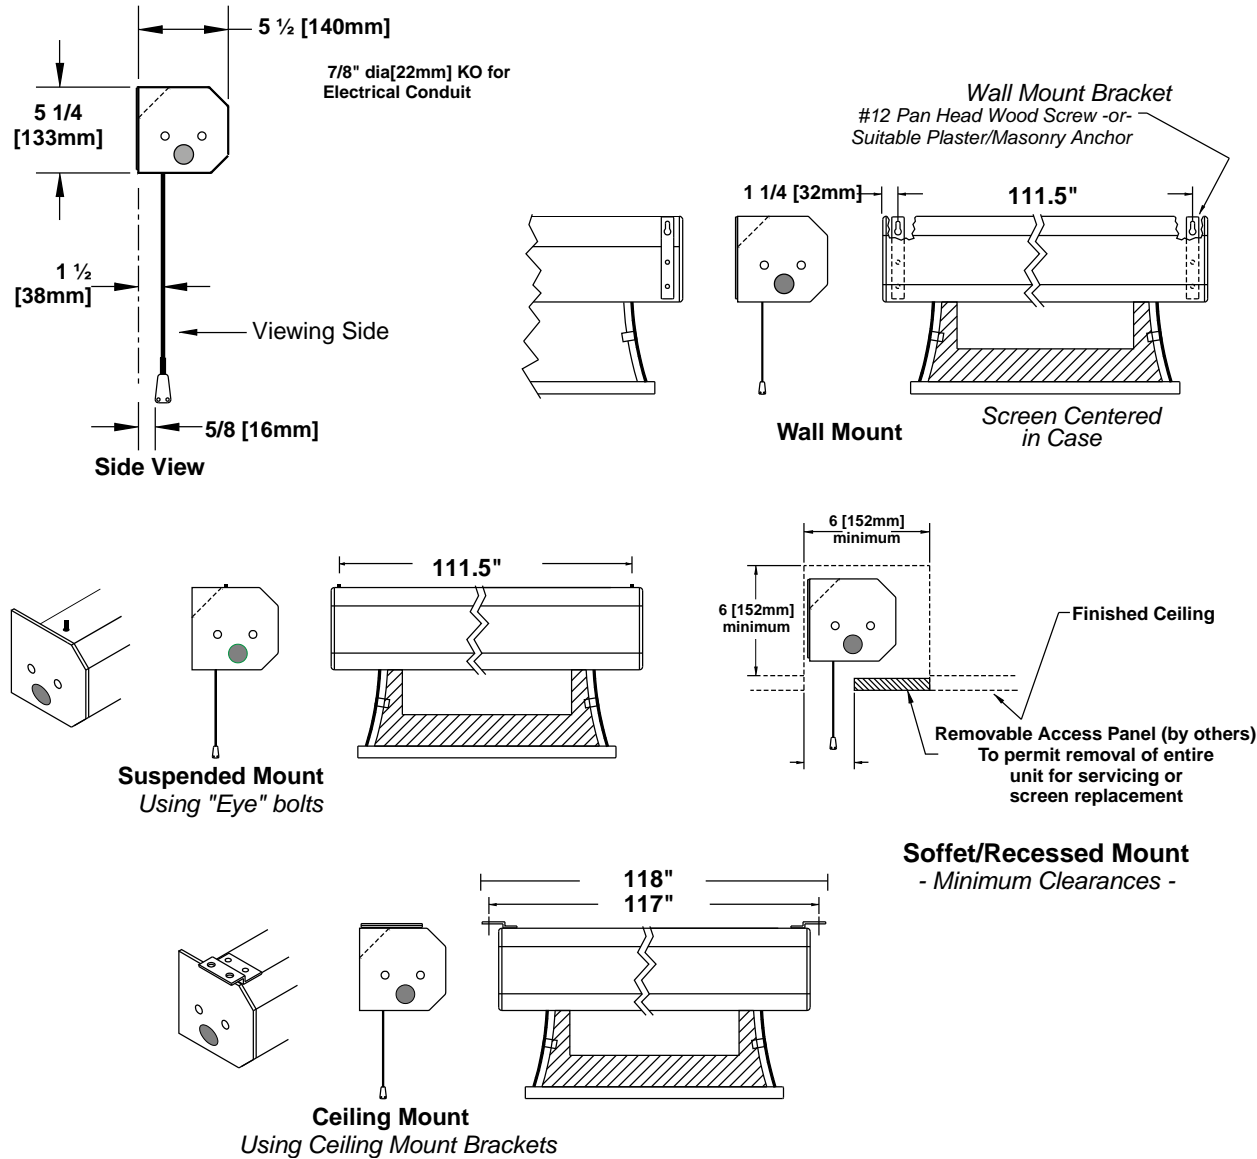

Screen Diagram

Acceptance Date: _____ Customer Acceptance Signature: _____ Notes: _____

Ceiling Mount (Exposed)

Exposed ceiling mount

Estimate #: **154763**

Screen Material: StudioTek 130 G3	Aspect Ratio: 1.773	Mounting: Ceiling Mount (Exposed)	Frame Color: Black
Control(s): HVS	Projector: Mfg:TBD - Model: TBD	Image Brightness:	Perforation: None
Project Name: CAVENA MULTIMEDIA AB	Requested By: Tim Jansson	Estimated By: Tim Jansson	Estimate Date: 6/23/2008 Need By: 6/24/2008

Installation Diagram

Dealer: CAVENA MULTIMEDIA AB

Acceptance Date:

Customer Acceptance Signature:

Notes:

High Voltage Wall Switch

High Voltage 3-position Wall Switch.

Estimate #: **154763**