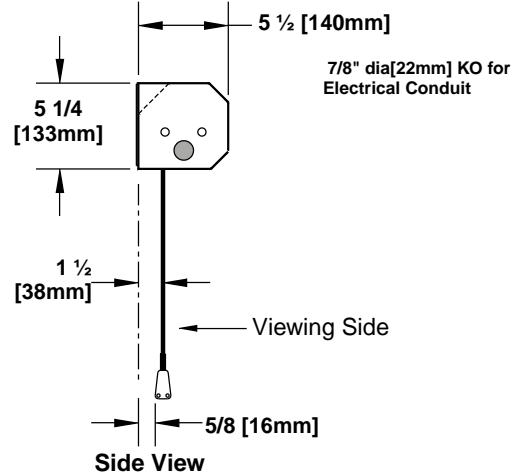

Screen Diagram

Acceptance Date:

Customer Acceptance Signature:

Notes:

Ceiling Mount (Exposed)

Exposed ceiling mount

Estimate #: **154773**

Screen Material: StudioTek 130 G3	Aspect Ratio: 2.348	Mounting: Ceiling Mount (Exposed)	Frame Color: Black
Control(s): HVS	Projector: Mfg:TBD - Model: TBD	Image Brightness:	Perforation: None
Project Name: CAVENA MULTIMEDIA AB	Requested By: Tim Jansson	Estimated By: Tim Jansson	Estimate Date: 6/23/2008 Need By: 6/24/2008

Installation Diagram

Dealer: CAVENA MULTIMEDIA AB

Acceptance Date: _____ Customer Acceptance Signature: _____ Notes: _____

High Voltage Wall Switch

High Voltage 3-position Wall Switch.

Estimate #: **154773**