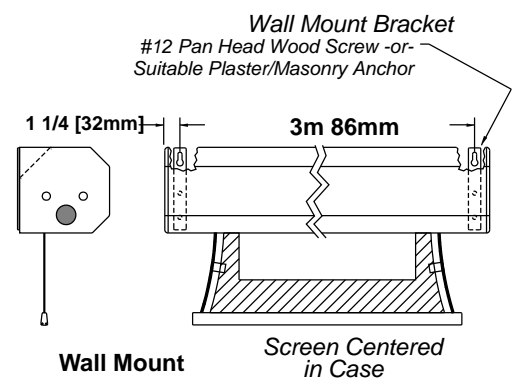

Installation Diagram

Dealer: CAVENA MULTIMEDIA AB