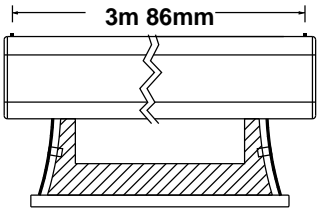

Installation Diagram

Dealer: CAVENA MULTIMEDIA AB