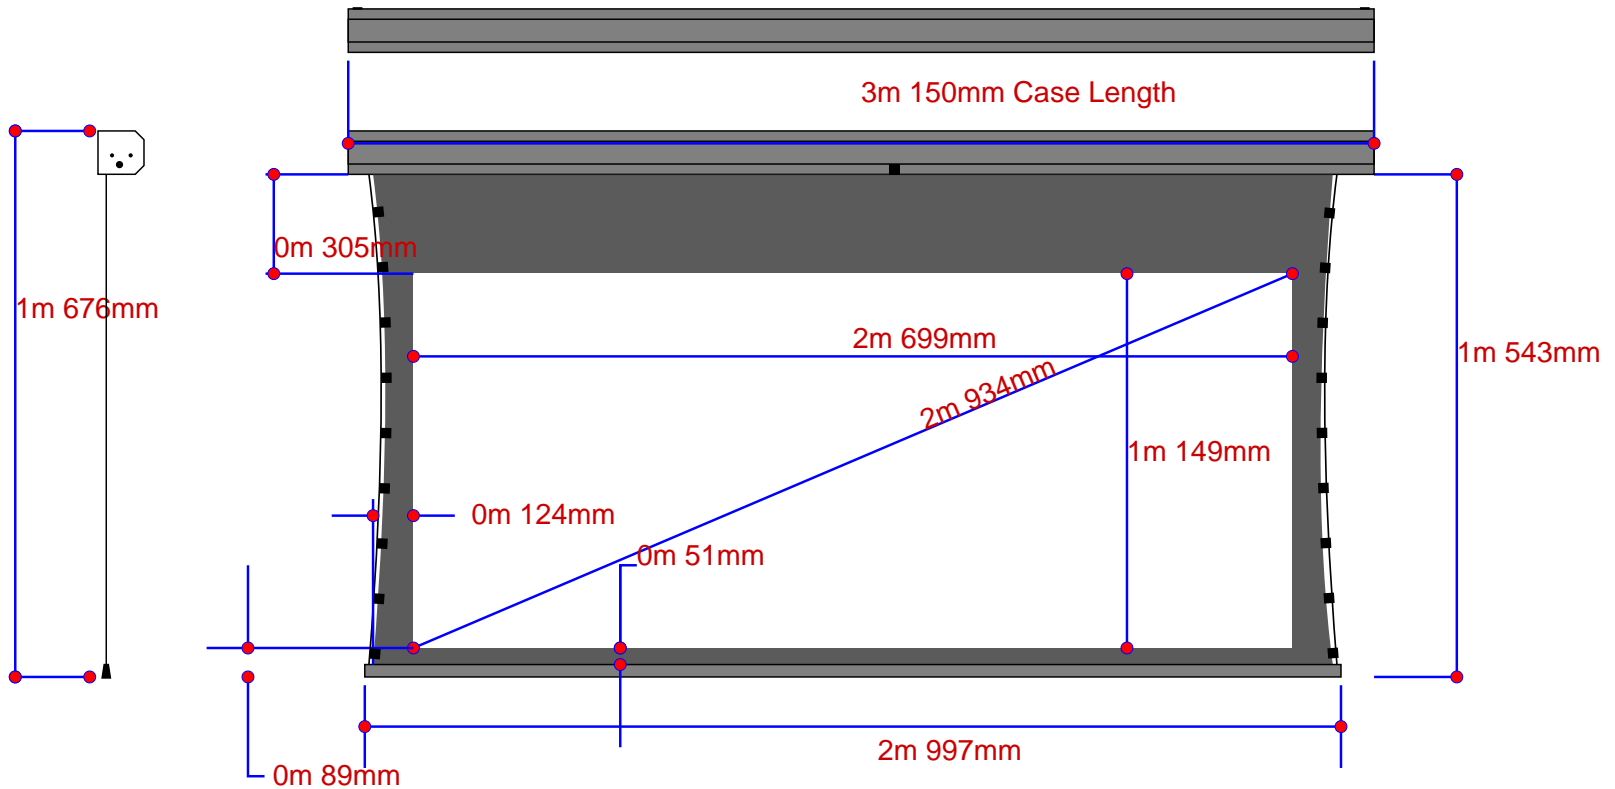

Luxus Model A Electriscreen
LX116SST13G3B-12-2-4.88

Estimate #: **154773**

Screen Material: StudioTek 130 G3	Aspect Ratio: 2.348	Mounting: Ceiling Mount (Exposed)	Case Color: Black	Batten Color: Black
Control(s): HVS	Projector: Mfg:TBD - Model: TBD	Image Brightness:	Perforation: None	
Dealer: CAVENA MULTIMEDIA AB	Project Name:	Requested By: Tim Jansson	Estimated By: Tim Jansson	Estimate Date: 6/23/2008
				Need By: 6/24/2008

Screen Diagram

Acceptance Date:

Customer Acceptance Signature:

Notes:

Ceiling Mount (Exposed)

Exposed ceiling mount

Estimate #: **154773**

Screen Material: StudioTek 130 G3	Aspect Ratio: 2.348	Mounting: Ceiling Mount (Exposed)	Frame Color: Black
Control(s): HVS	Projector: Mfg:TBD - Model: TBD	Image Brightness:	Perforation: None
Project Name: CAVENA MULTIMEDIA AB	Requested By: Tim Jansson	Estimated By: Tim Jansson	Estimate Date: 6/23/2008 Need By: 6/24/2008