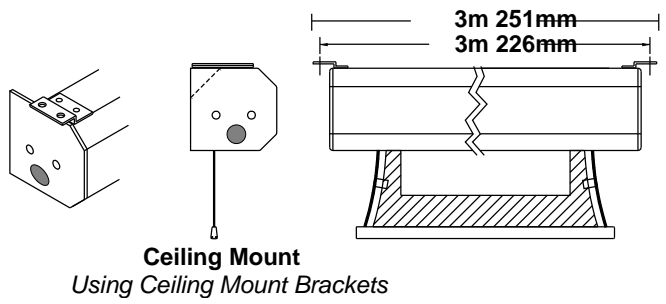

Installation Diagram

Dealer: CAVENA MULTIMEDIA AB