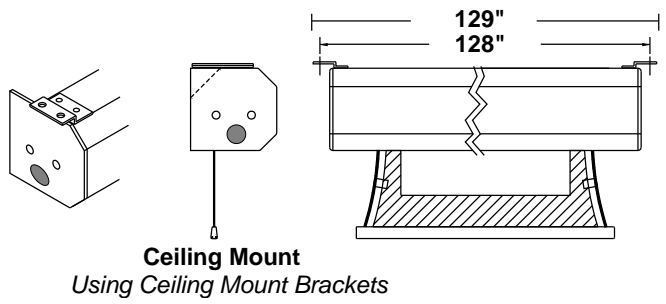

Installation Diagram

Dealer: CAVENA MULTIMEDIA AB