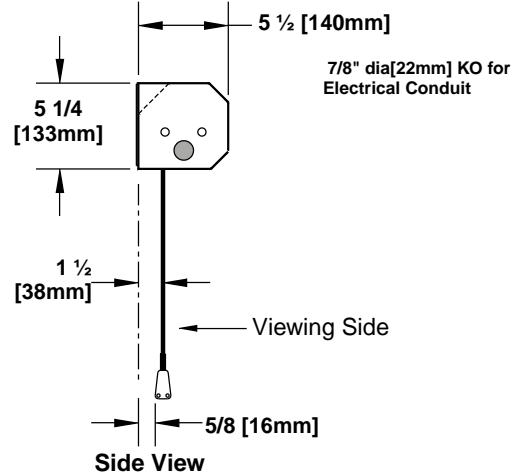

Screen Diagram

Acceptance Date:

Customer Acceptance Signature:

Notes:

Ceiling Mount (Exposed)

Exposed ceiling mount

Estimate #: **154768**

Screen Material: StudioTek 130 G3	Aspect Ratio: 1.78	Mounting: Ceiling Mount (Exposed)	Frame Color: Black
Control(s): HVS	Projector: Mfg:TBD - Model: TBD	Image Brightness:	Perforation: None
Project Name: CAVENA MULTIMEDIA AB	Requested By: Tim Jansson	Estimated By: Tim Jansson	Estimate Date: 6/23/2008 Need By: 6/24/2008

Installation Diagram

Dealer: CAVENA MULTIMEDIA AB

Acceptance Date: _____ Customer Acceptance Signature: _____ Notes: _____

High Voltage Wall Switch

High Voltage 3-position Wall Switch.

Estimate #: **154768**