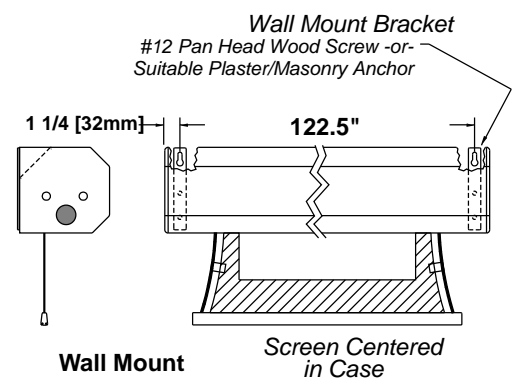

Installation Diagram

Dealer: CAVENA MULTIMEDIA AB