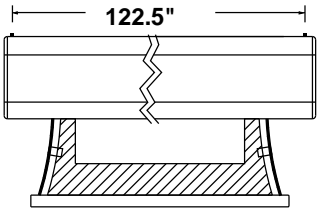

Installation Diagram

Dealer: CAVENA MULTIMEDIA AB