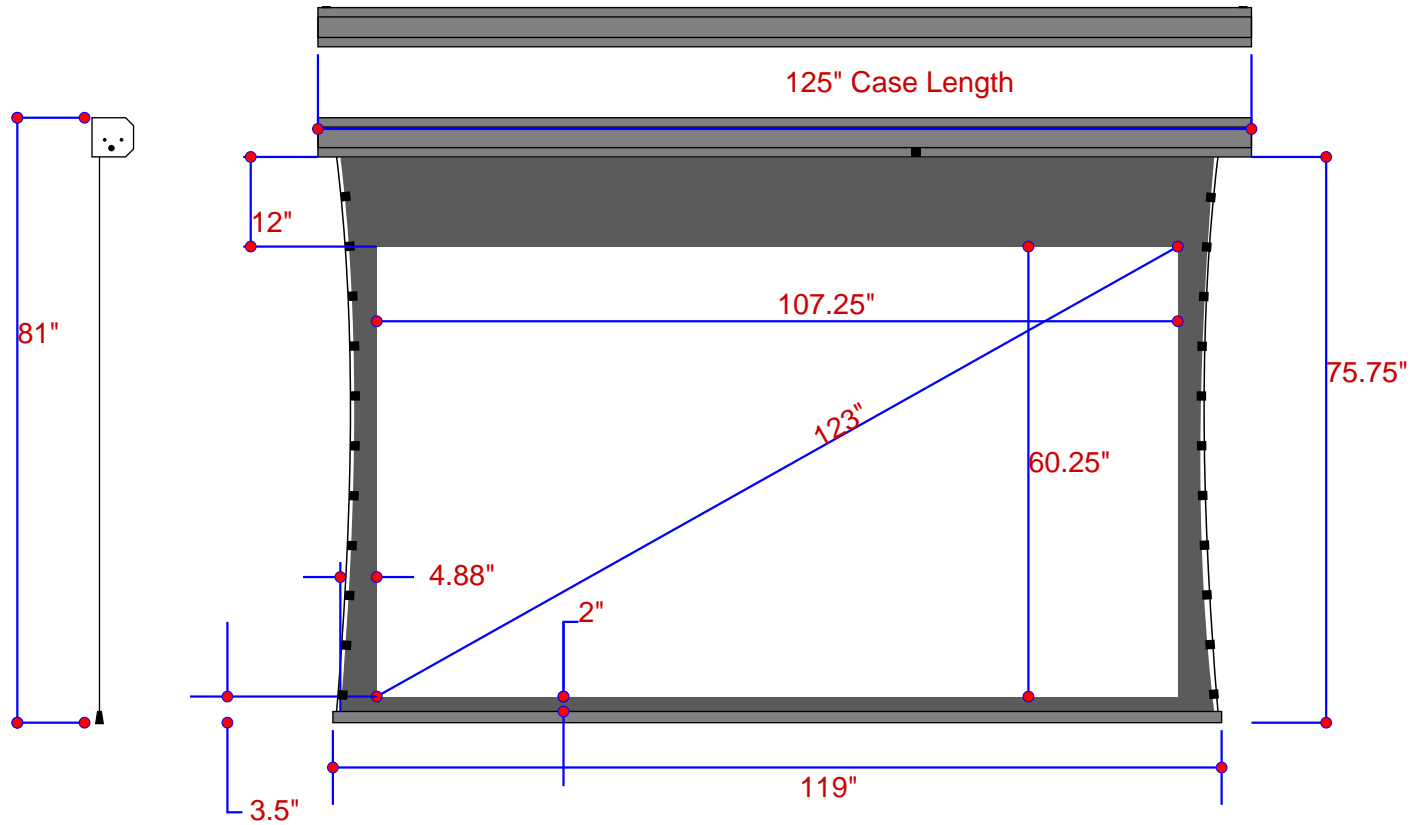

Luxus Model A Electriscreen
LX123HST13G3B-12-2-4.88

Estimate #: **154768**

Screen Material: StudioTek 130 G3	Aspect Ratio: 1.78	Mounting: Ceiling Mount (Exposed)	Case Color: Black	Batten Color: Black
Control(s): HVS	Projector: Mfg:TBD - Model: TBD	Image Brightness:	Perforation: None	
Dealer: CAVENA MULTIMEDIA AB	Project Name:	Requested By: Tim Jansson	Estimated By: Tim Jansson	Estimate Date: 6/23/2008 Need By: 6/24/2008

Screen Diagram

Acceptance Date:

Customer Acceptance Signature:

Notes:

Ceiling Mount (Exposed)

Exposed ceiling mount

Estimate #: **154768**

Screen Material: StudioTek 130 G3	Aspect Ratio: 1.78	Mounting: Ceiling Mount (Exposed)	Frame Color: Black
Control(s): HVS	Projector: Mfg:TBD - Model: TBD	Image Brightness:	Perforation: None
Project Name: CAVENA MULTIMEDIA AB	Requested By: Tim Jansson	Estimated By: Tim Jansson	Estimate Date: 6/23/2008 Need By: 6/24/2008