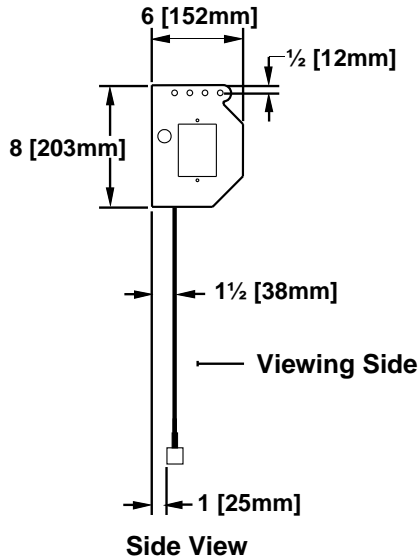

Installation Diagram

Dealer: CAVENA MULTIMEDIA AB