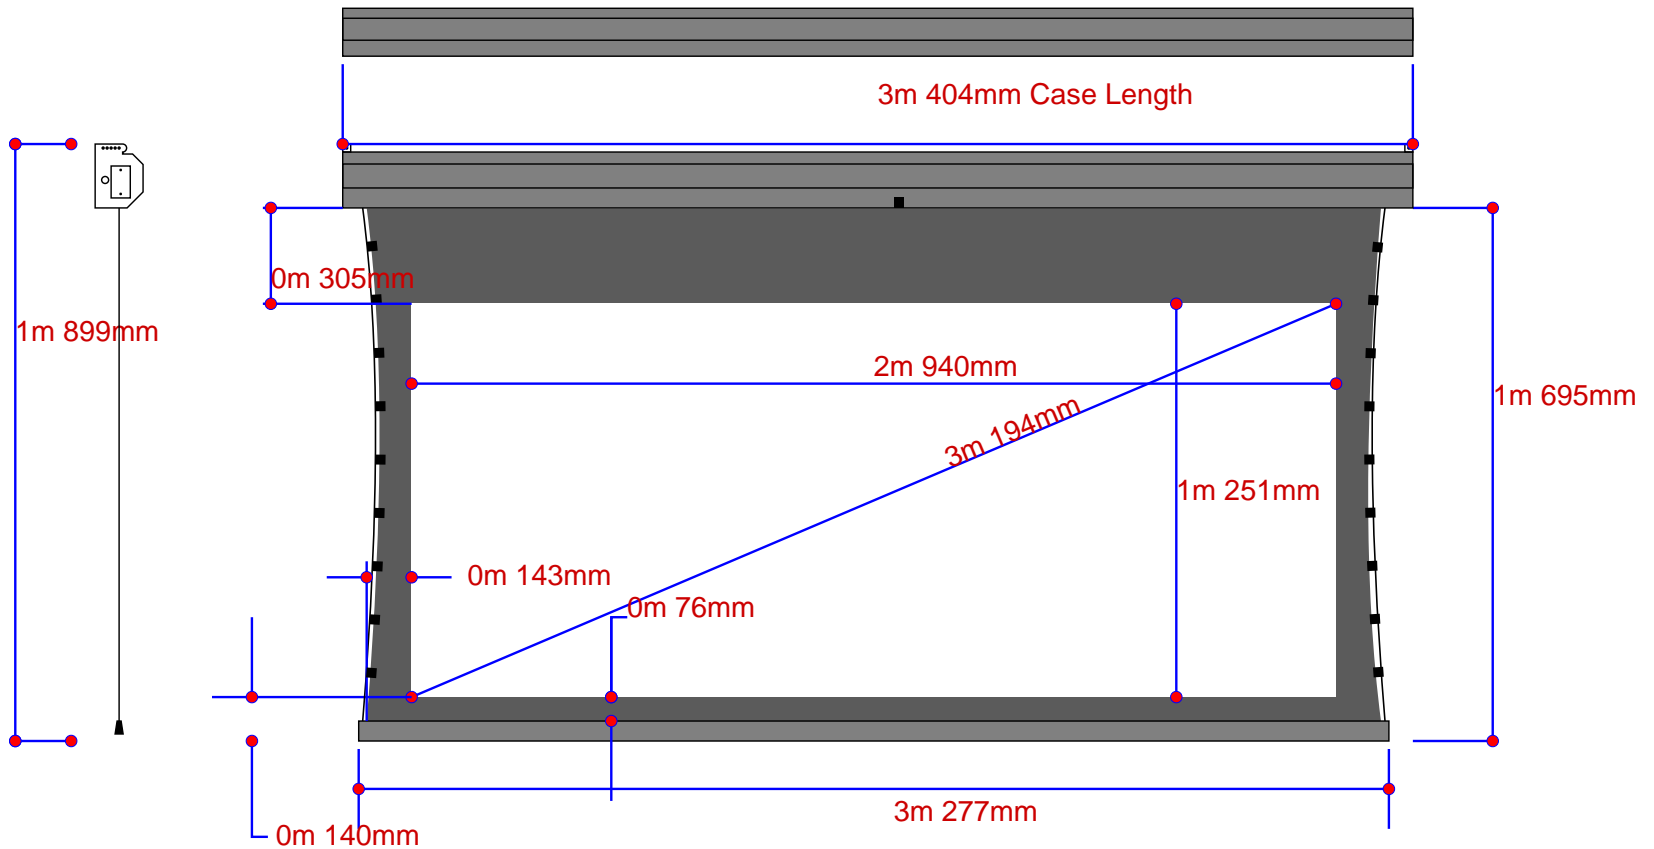

Acceptance Date: _____ Customer Acceptance Signature: _____ Notes: _____