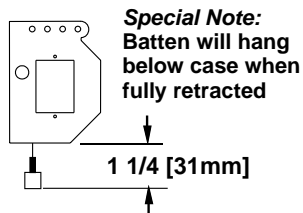

Installation Diagram

Dealer: CAVENA MULTIMEDIA AB