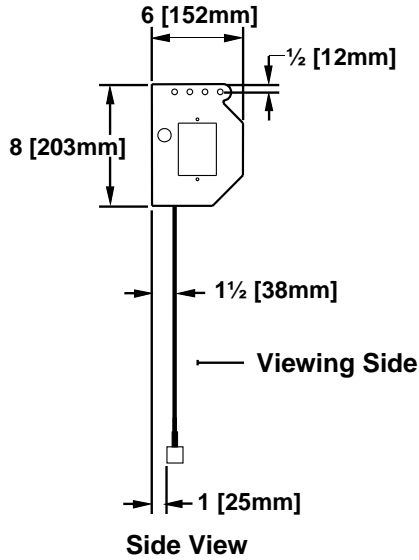

Screen Diagram

Acceptance Date: _____ Customer Acceptance Signature: _____ Notes: _____

Ceiling Mount (Exposed)

Exposed ceiling mount

Estimate #: **154769**

Screen Material: StudioTek 130 G3	Aspect Ratio: 1.784	Mounting: Ceiling Mount (Exposed)	Frame Color: Black
Control(s): HVS	Projector: Mfg:TBD - Model: TBD	Image Brightness:	Perforation: None
Project Name: CAVENA MULTIMEDIA AB	Requested By: Tim Jansson	Estimated By: Tim Jansson	Estimate Date: 6/23/2008 Need By: 6/24/2008

Installation Diagram

Dealer: CAVENA MULTIMEDIA AB

Acceptance Date:

Customer Acceptance Signature:

Notes:

High Voltage Wall Switch

High Voltage 3-position Wall Switch.

Estimate #: **154769**