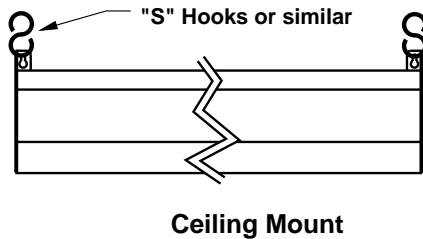

Screen Diagram

Acceptance Date: _____ Customer Acceptance Signature: _____ Notes: _____

Ceiling Mount (Exposed)

Exposed ceiling mount

Estimate #: **154769**

Screen Material: StudioTek 130 G3	Aspect Ratio: 1.784	Mounting: Ceiling Mount (Exposed)	Frame Color: Black
Control(s): HVS	Projector: Mfg:TBD - Model: TBD	Image Brightness:	Perforation: None
Project Name: CAVENA MULTIMEDIA AB	Requested By: Tim Jansson	Estimated By: Tim Jansson	Estimate Date: 6/23/2008 Need By: 6/24/2008

Installation Diagram

Dealer: CAVENA MULTIMEDIA AB

Acceptance Date:

Customer Acceptance Signature:

Notes:

High Voltage Wall Switch

High Voltage 3-position Wall Switch.

Estimate #: **154769**