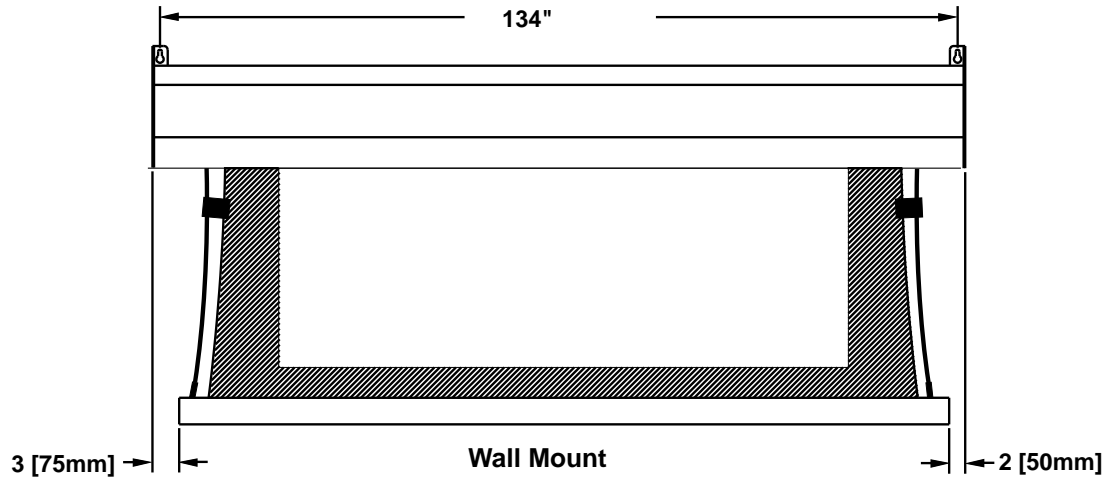

Installation Diagram

Dealer: CAVENA MULTIMEDIA AB