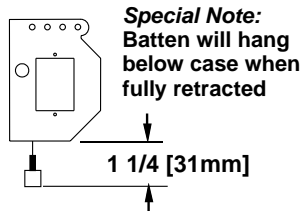

Installation Diagram

Dealer: CAVENA MULTIMEDIA AB