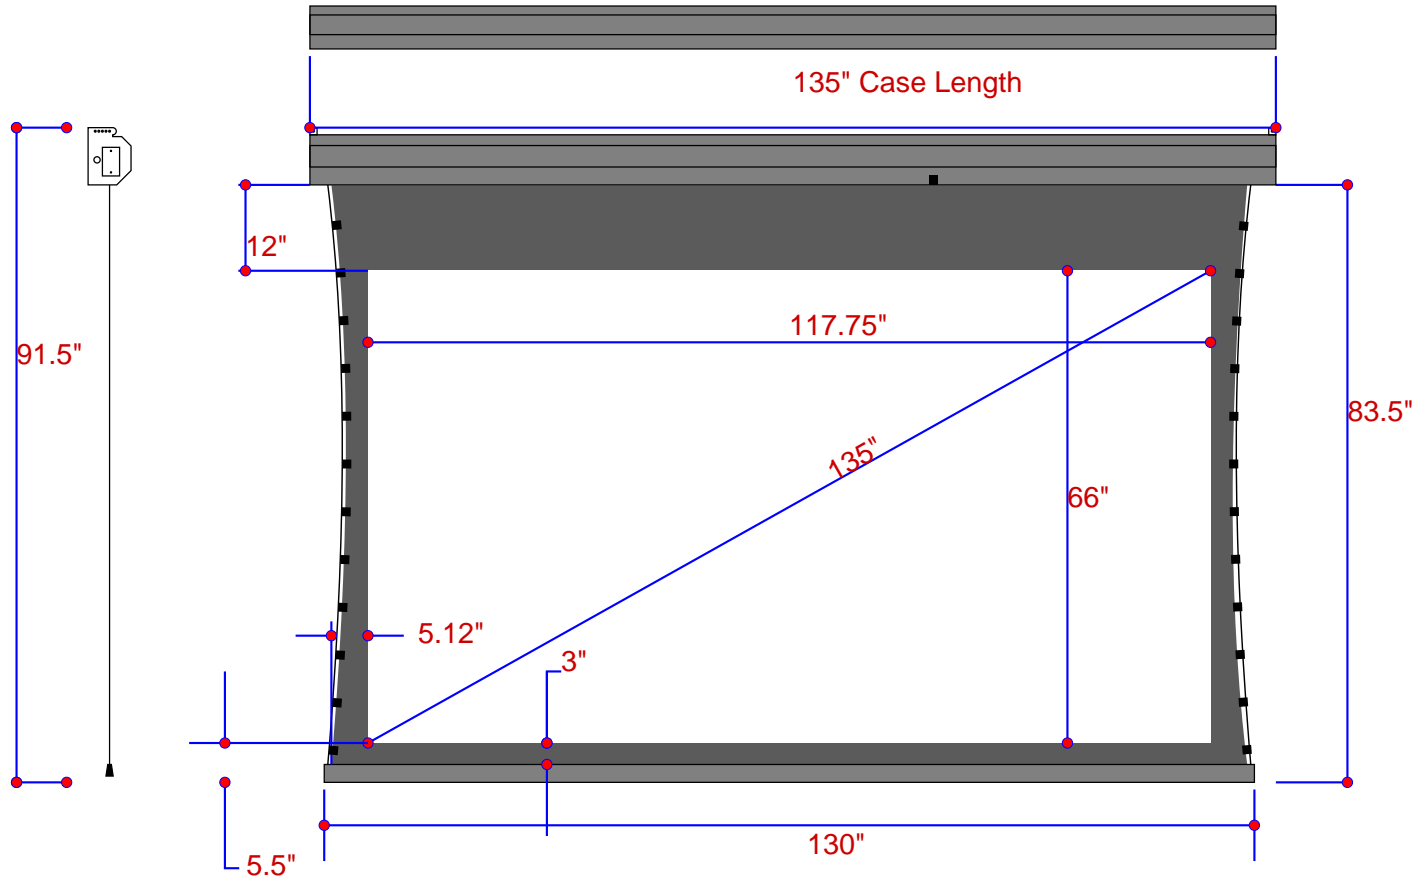

Luxus Model A "Classic" Electriscreen
LXC135HST13G3B-12-3-5.12

Estimate #: **154769**

Screen Material: StudioTek 130 G3	Aspect Ratio: 1.784	Mounting: Ceiling Mount (Exposed)	Case Color: Black	Batten Color: Black
Control(s): HVS	Projector: Mfg:TBD - Model: TBD	Image Brightness:	Perforation: None	
Dealer: CAVENA MULTIMEDIA AB	Project Name:	Requested By: Tim Jansson	Estimated By: Tim Jansson	Estimate Date: 6/23/2008 Need By: 6/24/2008

Screen Diagram

Acceptance Date: _____ Customer Acceptance Signature: _____ Notes: _____

Ceiling Mount (Exposed)

Exposed ceiling mount

Estimate #: **154769**

Screen Material: StudioTek 130 G3	Aspect Ratio: 1.784	Mounting: Ceiling Mount (Exposed)	Frame Color: Black
Control(s): HVS	Projector: Mfg:TBD - Model: TBD	Image Brightness:	Perforation: None
Project Name: CAVENA MULTIMEDIA AB	Requested By: Tim Jansson	Estimated By: Tim Jansson	Estimate Date: 6/23/2008 Need By: 6/24/2008