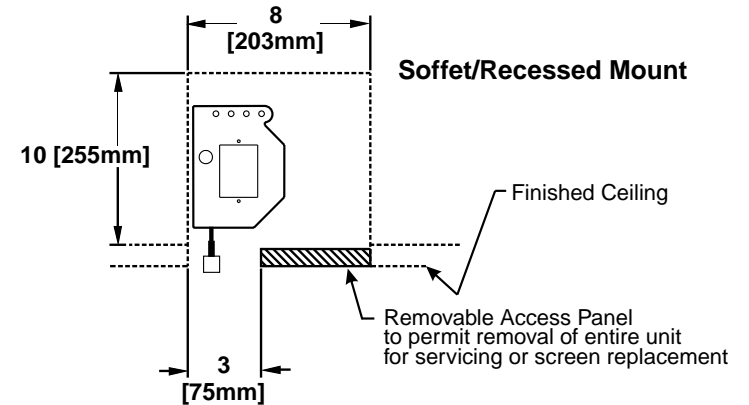

Installation Diagram

Dealer: CAVENA MULTIMEDIA AB