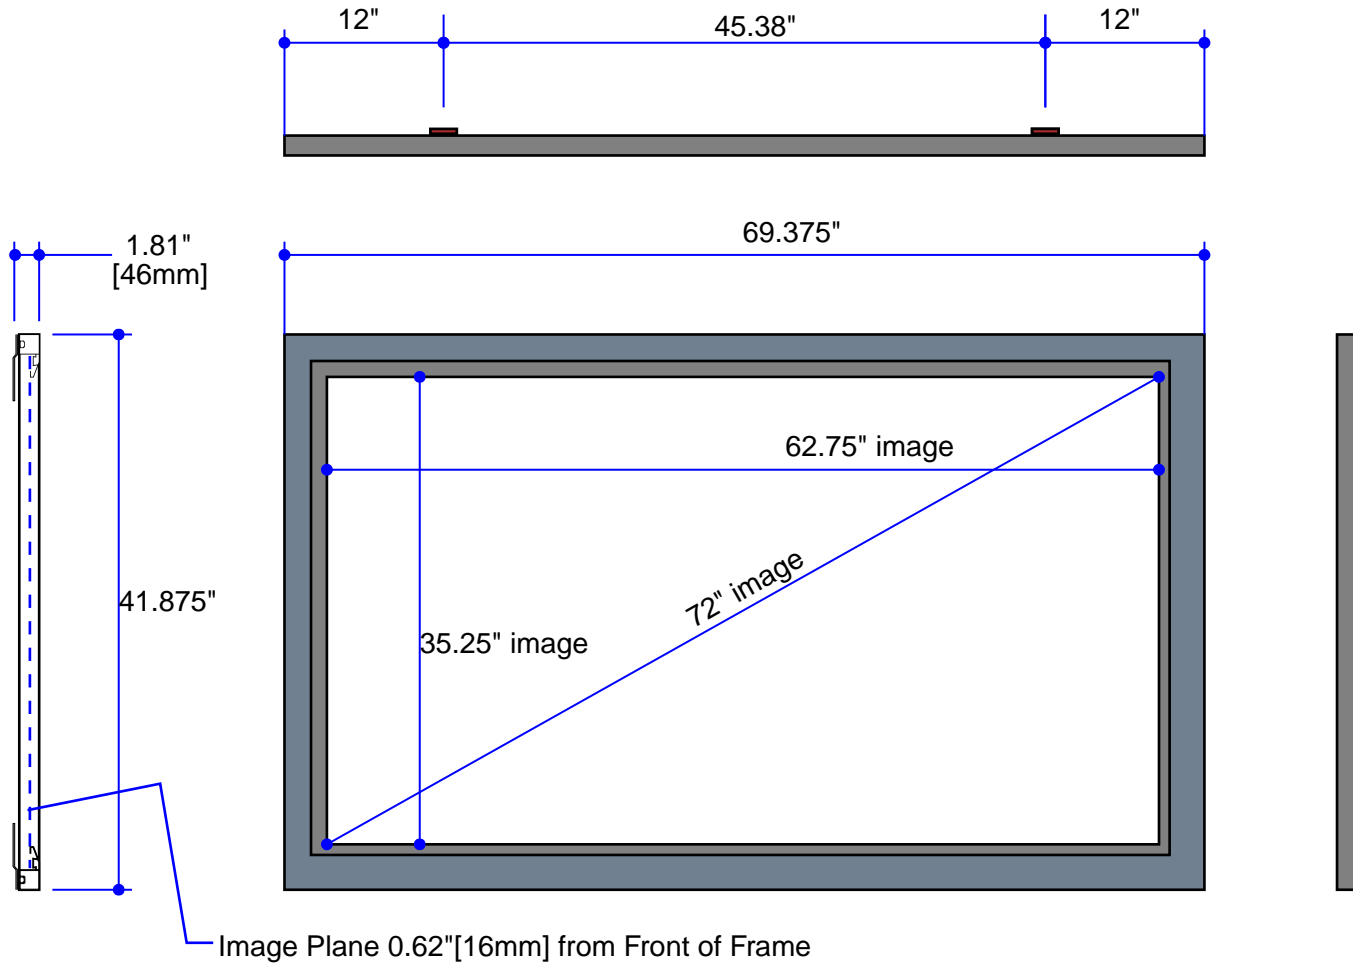

Luxus Deluxe Screen Wall Quicksnap SNDQ072HST13G3WezX

Estimate #: **155197**

Screen Material: StudioTek 130 G3	Aspect Ratio: 1.78	Mounting: EZ-Mount Wall	Frame Color: VeLux
Control(s):	Projector: Mfg:TBD - Model: TBD	Image Brightness:	Perforation: None
Project Name:	Requested By: Tim Jansson	Estimated By: Tim Jansson	Estimate Date: 6/26/2008
			Need By: 6/27/2008

Dealer:
CAVENA MULTIMEDIA AB

Screen Diagram

Acceptance Date: _____ Customer Acceptance Signature: _____ Notes: _____

EZ-Mount Wall EZ-Mount wal

Estimate #: **155197**

Screen Material: StudioTek 130 G3	Aspect Ratio: 1.78	Mounting: EZ-Mount Wall	Frame Color: VeLux
Control(s):	Projector: Mfg:TBD - Model: TBD	Image Brightness:	Perforation: None
Project Name: CAVENA MULTIMEDIA AB	Requested By: Tim Jansson	Estimated By: Tim Jansson	Estimate Date: 6/26/2008 Need By: 6/27/2008