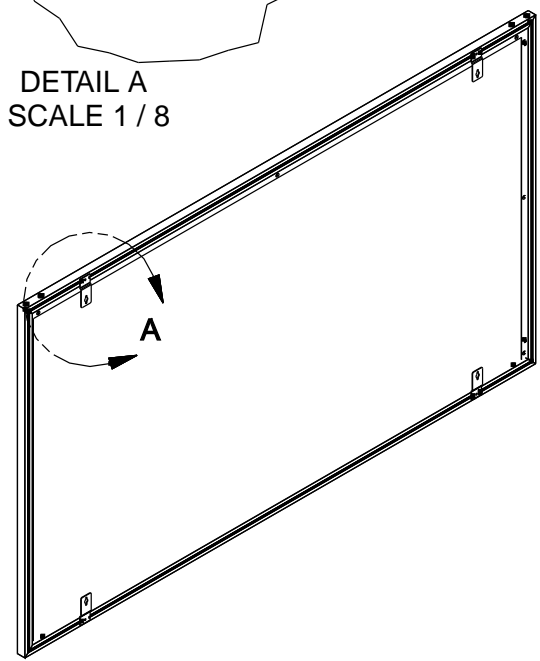

Installation Diagram

Dealer: CAVENA MULTIMEDIA AB

EZ Wall Mount Bracket

DETAIL A
SCALE 1 / 8

Acceptance Date: _____ Customer Acceptance Signature: _____ Notes: _____