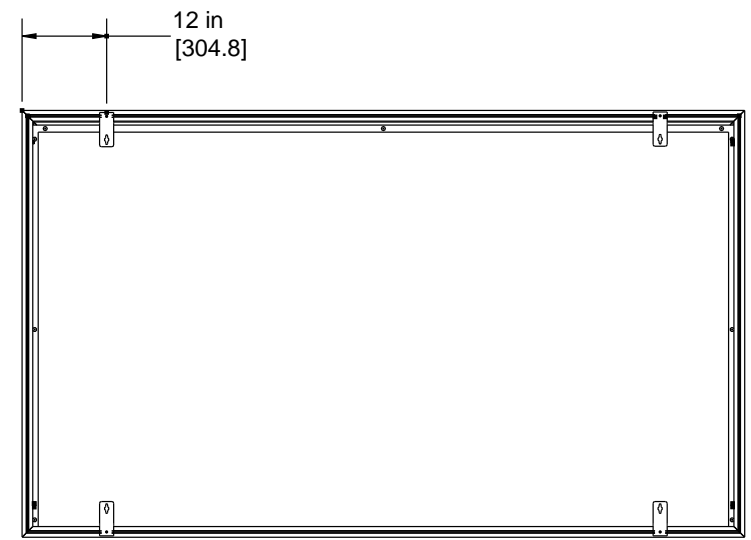

Installation Diagram

Dealer: CAVENA MULTIMEDIA AB

EZ Wall Mount Bracket

DETAIL A
SCALE 1 / 8

Acceptance Date: _____ Customer Acceptance Signature: _____ Notes: _____