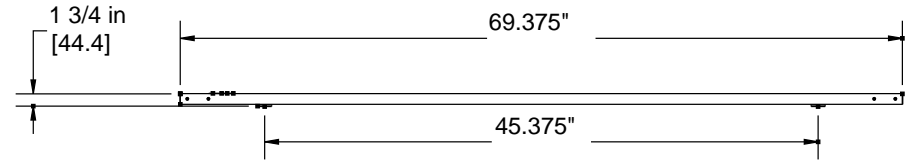

EZ Wall Mount Bracket