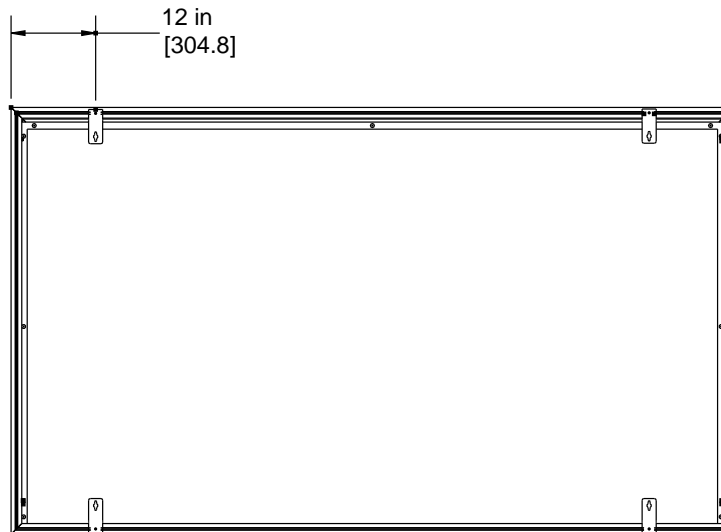

Acceptance Date:

Customer Acceptance Signature:

Notes: