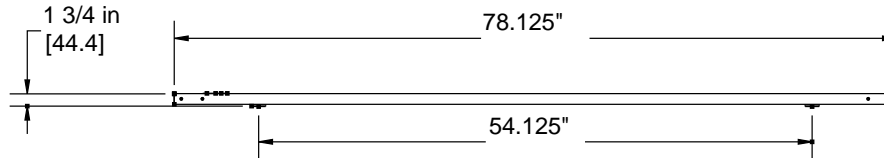

Acceptance Date:

Customer Acceptance Signature:

Notes: