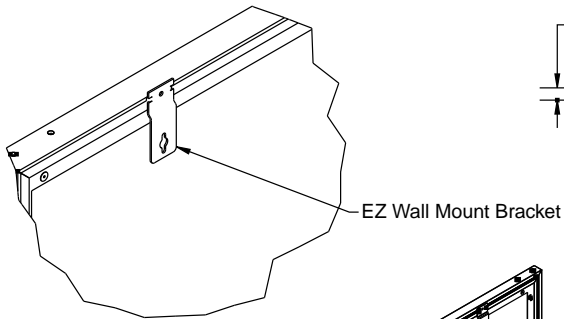

DETAIL A
SCALE 1 / 8