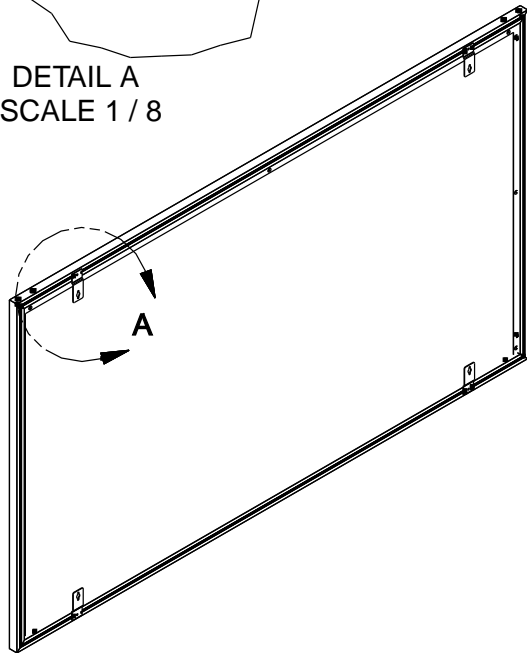

Acceptance Date:

Customer Acceptance Signature:

Notes: