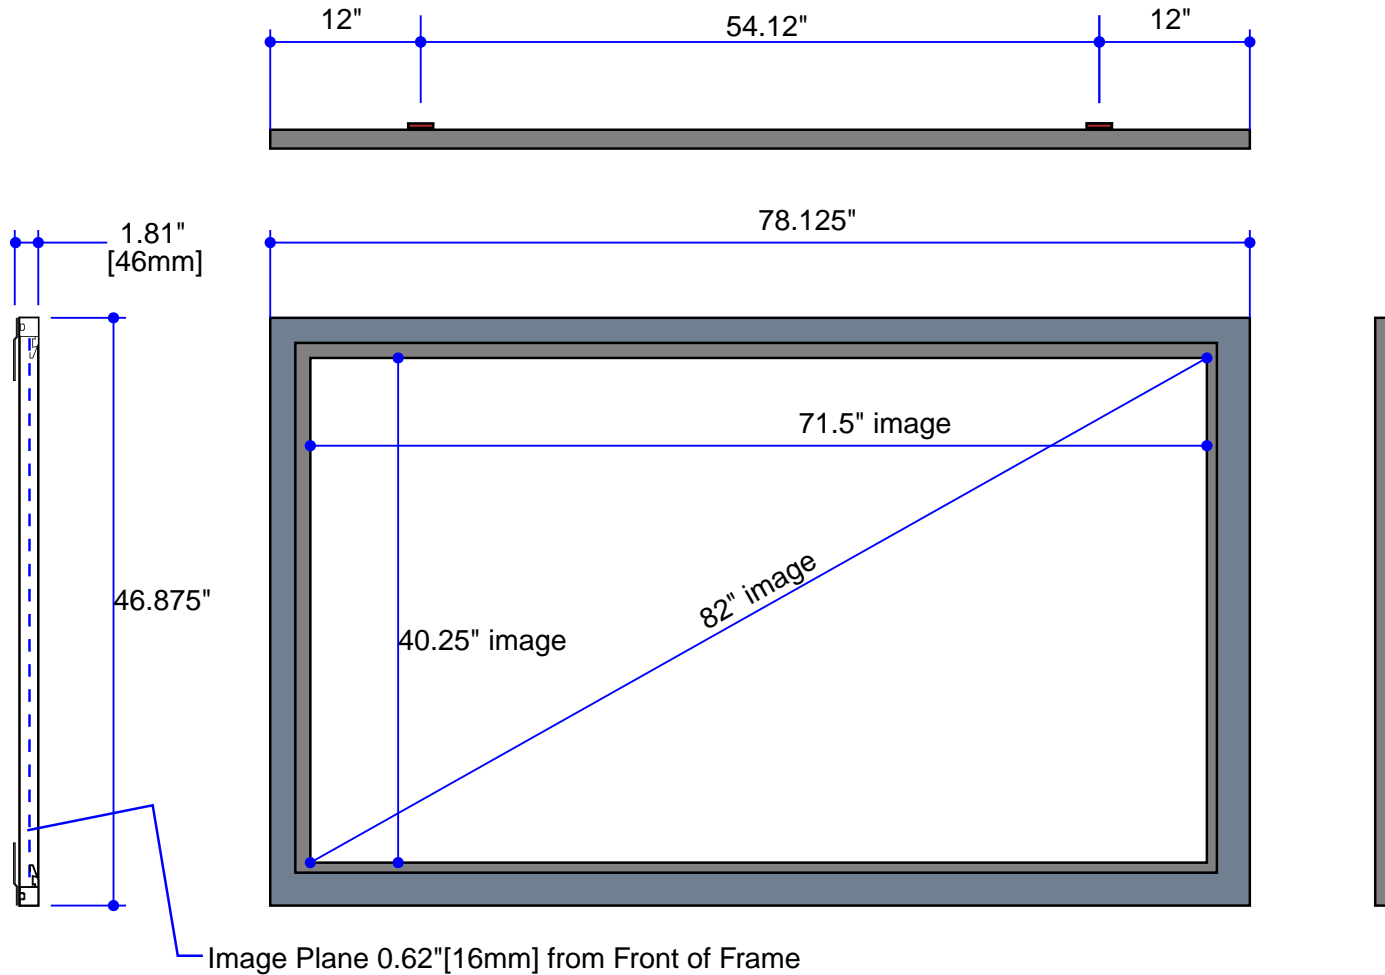

Acceptance Date:

Customer Acceptance Signature:

Notes: