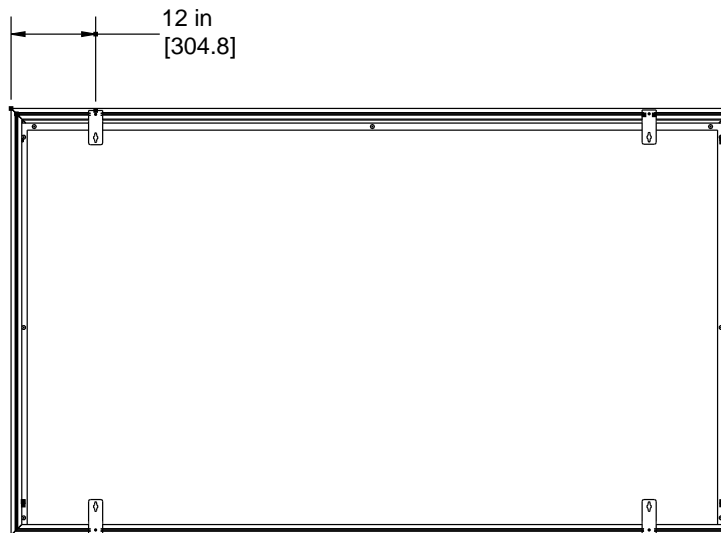

EZ-Mount Wall EZ-Mount wal

Estimate #: **153471**

Screen Material: StudioTek 130 G3	Aspect Ratio: 1.778	Mounting: EZ-Mount Wall	Frame Color: VeLux
Control(s):	Projector: Mfg:TBD - Model: TBD	Image Brightness:	Perforation: None
Project Name: CAVENA MULTIMEDIA AB	Requested By: Tim Jansson	Estimated By: Tim Jansson	Estimate Date: 6/10/2008 Need By: 6/11/2008

Installation Diagram

Dealer:

CAVENA MULTIMEDIA AB

Acceptance Date:

Customer Acceptance Signature:

Notes: