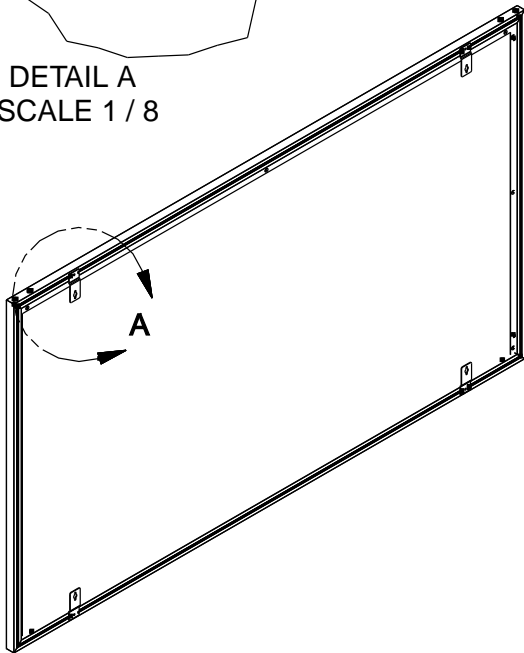

EZ-Mount Wall EZ-Mount wal

Estimate #: **153471**

Screen Material: StudioTek 130 G3	Aspect Ratio: 1.778	Mounting: EZ-Mount Wall	Frame Color: VeLux
Control(s):	Projector: Mfg:TBD - Model: TBD	Image Brightness:	Perforation: None
Project Name: CAVENA MULTIMEDIA AB	Requested By: Tim Jansson	Estimated By: Tim Jansson	Estimate Date: 6/10/2008 Need By: 6/11/2008

Installation Diagram

Dealer:

CAVENA MULTIMEDIA AB

Acceptance Date:

Customer Acceptance Signature:

Notes: