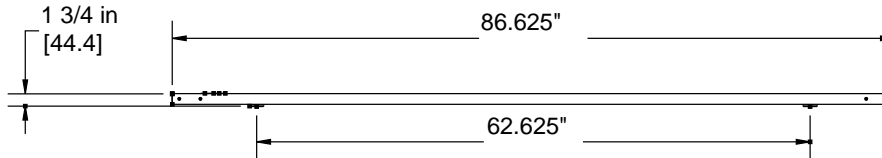

DETAIL A
SCALE 1 / 8