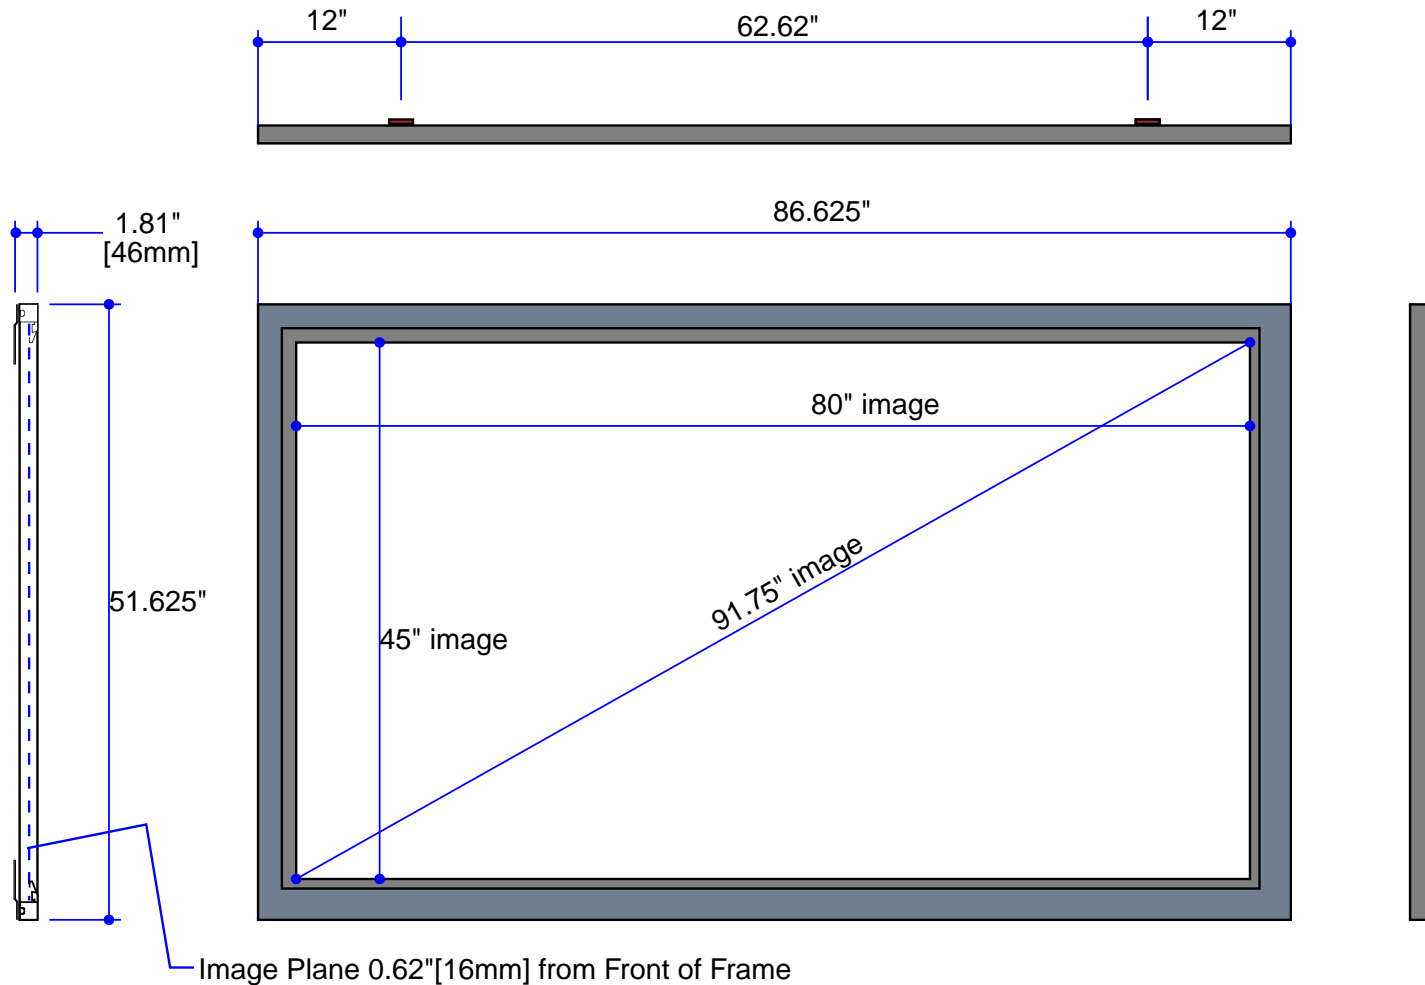

Acceptance Date:

Customer Acceptance Signature:

Notes: