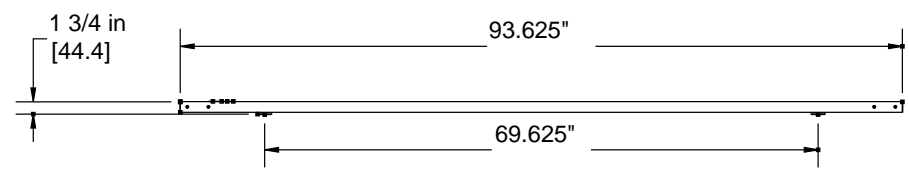

EZ Wall Mount Bracket

Acceptance Date: _____ Customer Acceptance Signature: _____ Notes: _____