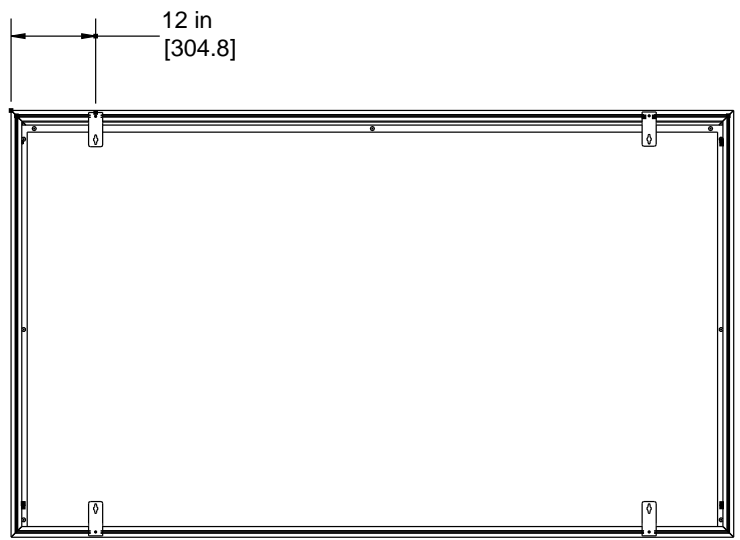

Acceptance Date: _____ Customer Acceptance Signature: _____ Notes: _____