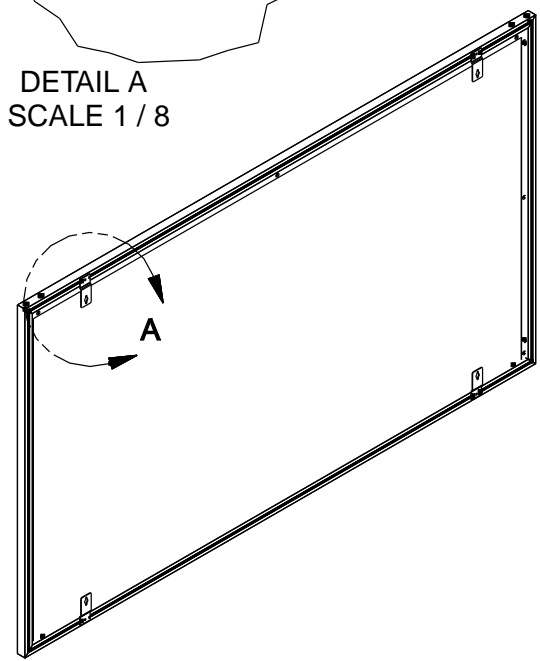

Screen Diagram

Acceptance Date: _____ Customer Acceptance Signature: _____ Notes: _____

EZ-Mount Wall EZ-Mount wal

Estimate #: **153472**

Screen Material: StudioTek 130 G3	Aspect Ratio: 1.776	Mounting: EZ-Mount Wall	Frame Color: VeLux
Control(s):	Projector: Mfg:TBD - Model: TBD	Image Brightness:	Perforation: None
Project Name: CAVENA MULTIMEDIA AB	Requested By: Tim Jansson	Estimated By: Tim Jansson	Estimate Date: 6/10/2008 Need By: 6/11/2008

Installation Diagram

Dealer: CAVENA MULTIMEDIA AB

EZ Wall Mount Bracket

DETAIL A
SCALE 1 / 8

Acceptance Date: _____ Customer Acceptance Signature: _____ Notes: _____