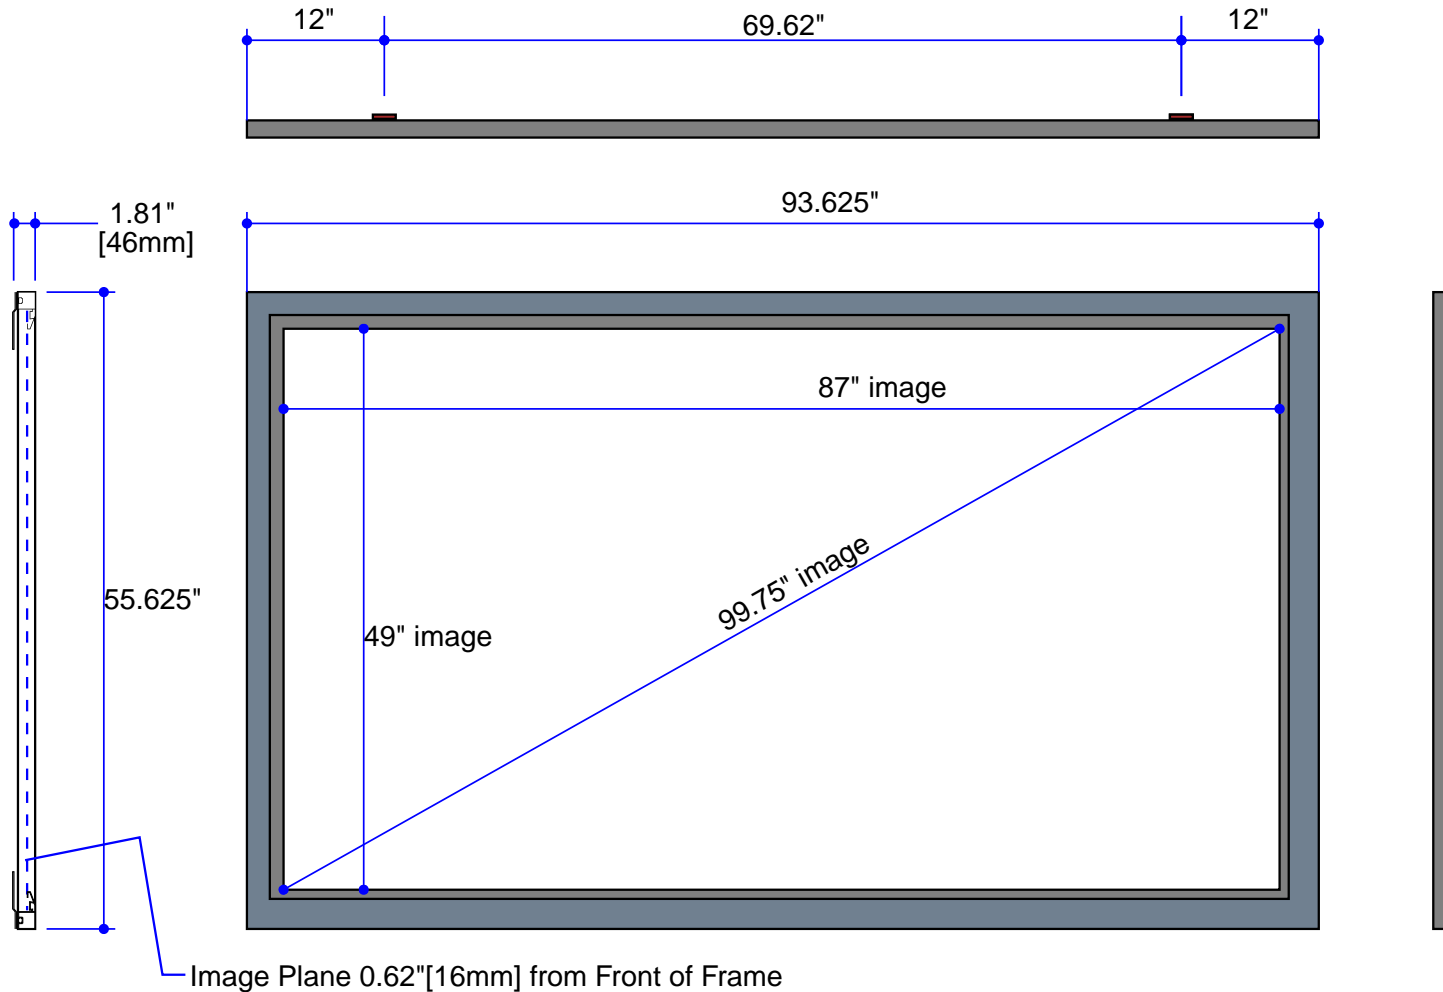

Luxus Deluxe Screen Wall Quicksnap SNDQ100HST13G3WezX

Estimate #: **153472**

Screen Material: StudioTek 130 G3	Aspect Ratio: 1.776	Mounting: EZ-Mount Wall	Frame Color: VeLux
Control(s):	Projector: Mfg:TBD - Model: TBD	Image Brightness:	Perforation: None
Dealer: CAVENA MULTIMEDIA AB	Project Name:	Requested By: Tim Jansson	Estimated By: Tim Jansson
		Estimate Date: 6/10/2008	Need By: 6/11/2008

Screen Diagram

Acceptance Date: _____ Customer Acceptance Signature: _____ Notes: _____

EZ-Mount Wall EZ-Mount wal

Estimate #: **153472**

Screen Material: StudioTek 130 G3	Aspect Ratio: 1.776	Mounting: EZ-Mount Wall	Frame Color: VeLux
Control(s):	Projector: Mfg:TBD - Model: TBD	Image Brightness:	Perforation: None
Project Name: CAVENA MULTIMEDIA AB	Requested By: Tim Jansson	Estimated By: Tim Jansson	Estimate Date: 6/10/2008 Need By: 6/11/2008