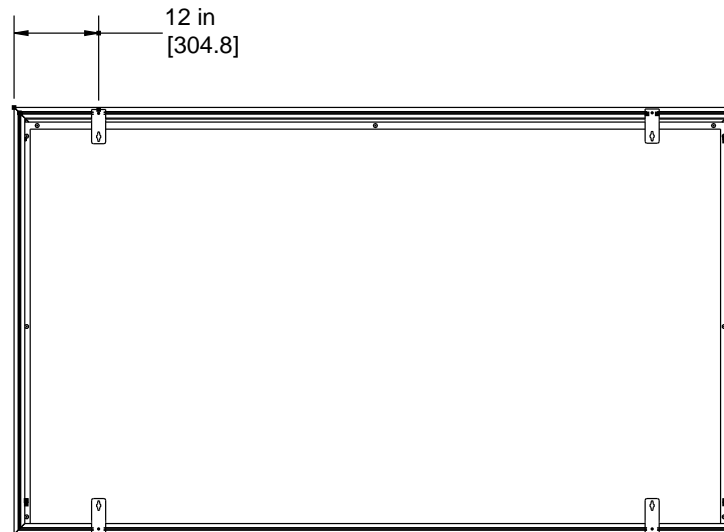

Acceptance Date:

Customer Acceptance Signature:

Notes: