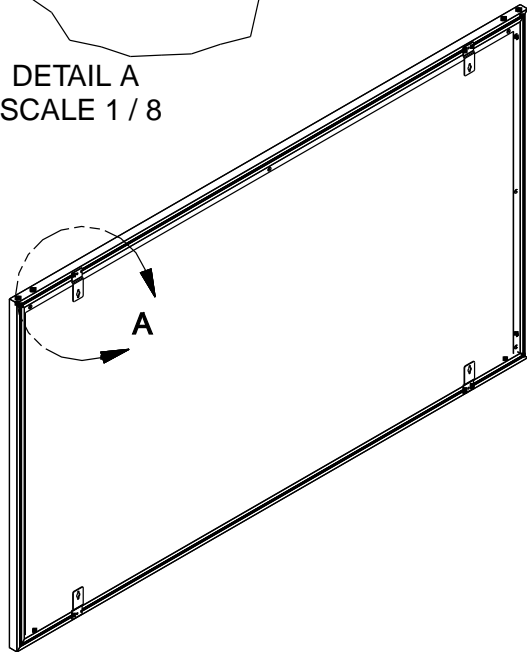

## Screen Diagram

Image Plane 0.62"[16mm] from Front of Frame

Acceptance Date:

Customer Acceptance Signature:

Notes:

# EZ-Mount Wall EZ-Mount wal

Estimate #: **154410**

Screen Material: StudioTek 130 G3	Aspect Ratio: 2.352	Mounting: EZ-Mount Wall	Frame Color: VeLux
Control(s):	Projector: Mfg:TBD - Model: TBD	Image Brightness:	Perforation: None
Dealer: CAVENA MULTIMEDIA AB	Project Name:	Requested By: Tim Jansson	Estimated By: Tim Jansson
		Estimate Date: 6/18/2008	Need By: 6/19/2008

## Installation Diagram

EZ Wall Mount Bracket

DETAIL A  
SCALE 1 / 8

Acceptance Date:

Customer Acceptance Signature:

Notes: