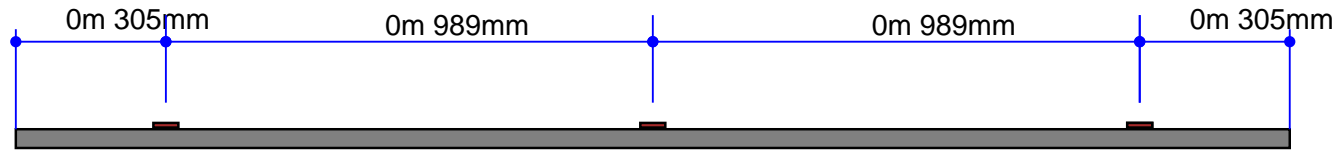

## Screen Diagram

Image Plane 0.62"[16mm] from Front of Frame

Acceptance Date:

Customer Acceptance Signature:

Notes: