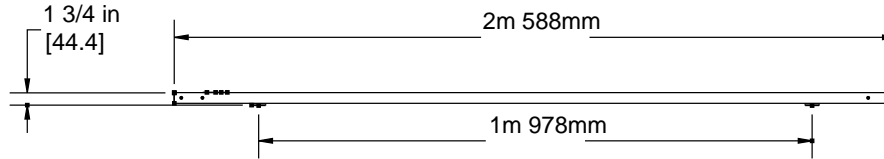

# EZ-Mount Wall EZ-Mount wal

Estimate #: **154410**

Screen Material: StudioTek 130 G3	Aspect Ratio: 2.352	Mounting: EZ-Mount Wall	Frame Color: VeLux
Control(s):	Projector: Mfg:TBD - Model: TBD	Image Brightness:	Perforation: None
Dealer: CAVENA MULTIMEDIA AB	Project Name:	Requested By: Tim Jansson	Estimated By: Tim Jansson
		Estimate Date: 6/18/2008	Need By: 6/19/2008

## Installation Diagram

EZ Wall Mount Bracket

DETAIL A  
SCALE 1 / 8

Acceptance Date:

Customer Acceptance Signature:

Notes: