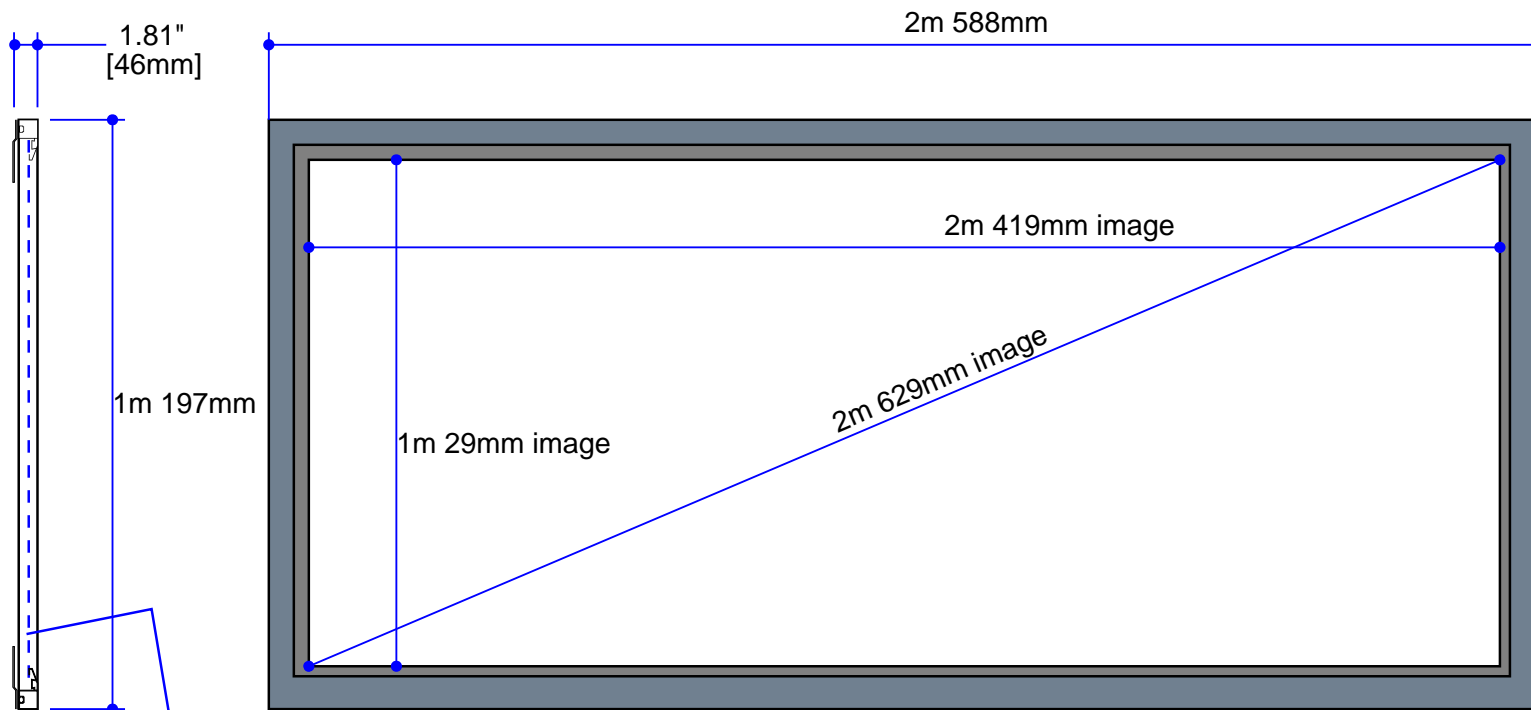

# Luxus Deluxe Screen Wall Quicksnap SNDQ104SST13G3WezX

Estimate #: **154410**

Screen Material: StudioTek 130 G3	Aspect Ratio: 2.352	Mounting: EZ-Mount Wall	Frame Color: VeLux
Control(s):	Projector: Mfg:TBD - Model: TBD	Image Brightness:	Perforation: None
Dealer: CAVENA MULTIMEDIA AB	Project Name:	Requested By: Tim Jansson	Estimated By: Tim Jansson
		Estimate Date: 6/18/2008	Need By: 6/19/2008

## Screen Diagram

Image Plane 0.62"[16mm] from Front of Frame

Acceptance Date:

Customer Acceptance Signature:

Notes:

# EZ-Mount Wall EZ-Mount wal

Estimate #: **154410**

Screen Material: StudioTek 130 G3	Aspect Ratio: 2.352	Mounting: EZ-Mount Wall	Frame Color: VeLux
Control(s):	Projector: Mfg:TBD - Model: TBD	Image Brightness:	Perforation: None
Dealer: CAVENA MULTIMEDIA AB	Project Name:	Requested By: Tim Jansson	Estimated By: Tim Jansson
		Estimate Date: 6/18/2008	Need By: 6/19/2008