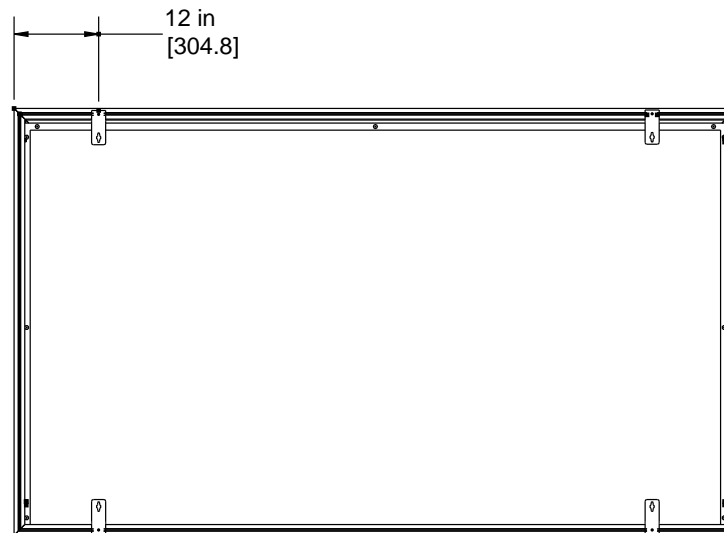

Acceptance Date:

Customer Acceptance Signature:

Notes: