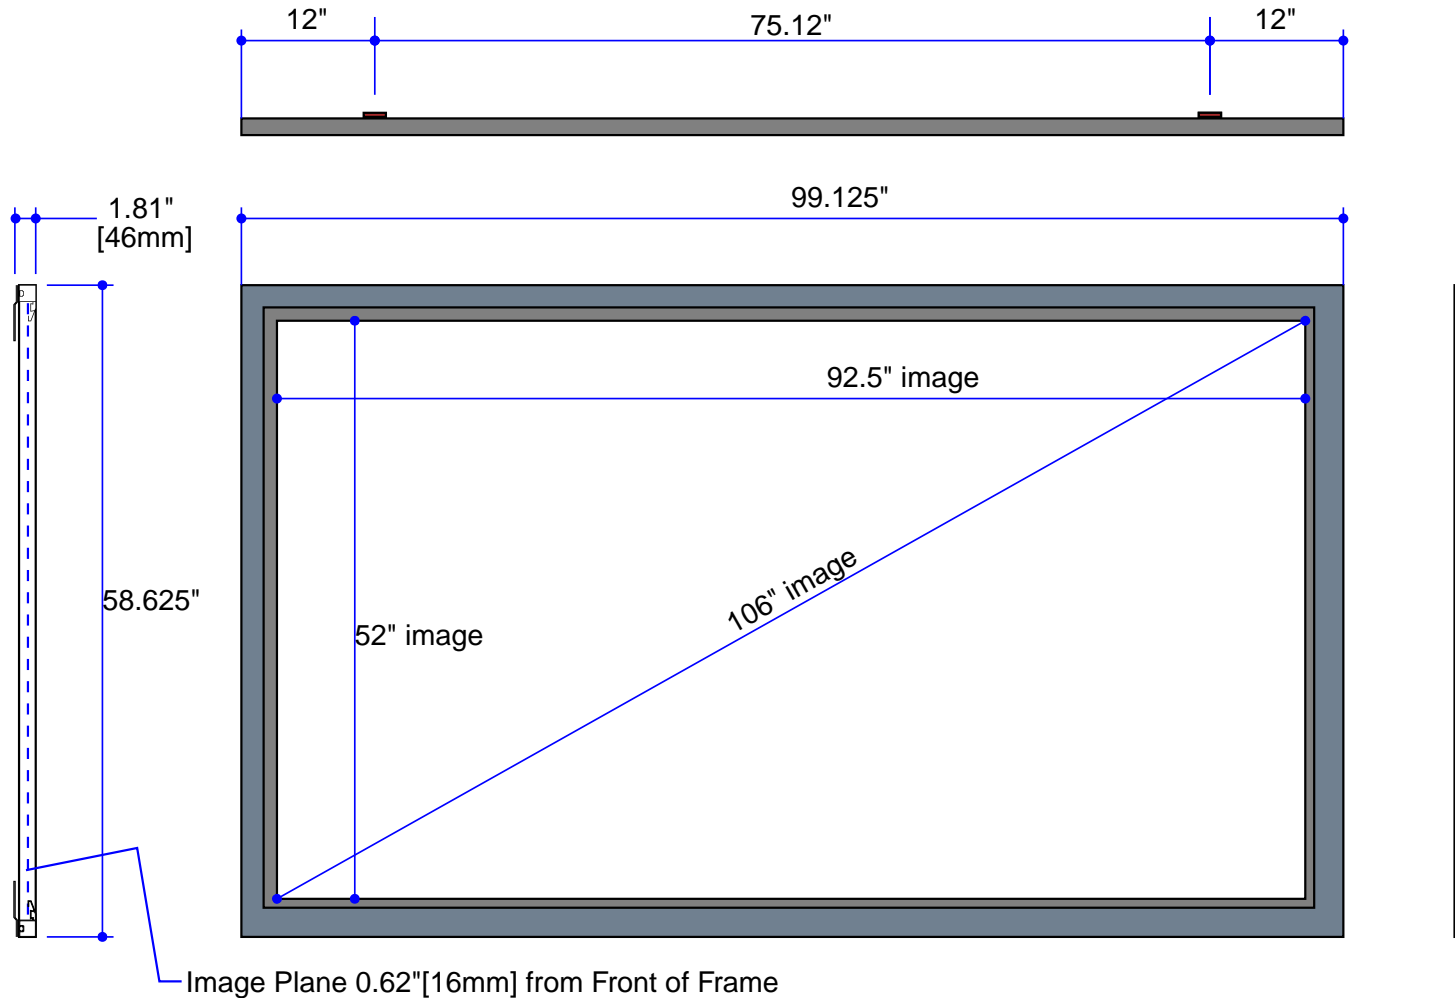

Acceptance Date:

Customer Acceptance Signature:

Notes: