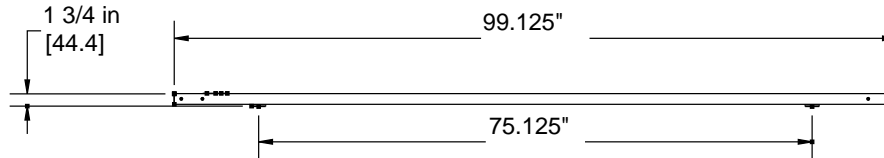

Customer Acceptance Signature:

Notes:

EZ-Mount Wall EZ-Mount wal

Estimate #: **153473**

Screen Material: StudioTek 130 G3	Aspect Ratio: 1.779	Mounting: EZ-Mount Wall	Frame Color: VeLux
Control(s):	Projector: Mfg:TBD - Model: TBD	Image Brightness:	Perforation: None
Dealer: CAVENA MULTIMEDIA AB	Project Name:	Requested By: Tim Jansson	Estimated By: Tim Jansson
		Estimate Date: 6/10/2008	Need By: 6/11/2008

Installation Diagram

EZ Wall Mount Bracket

DETAIL A
SCALE 1 / 8

Acceptance Date:

Customer Acceptance Signature:

Notes: