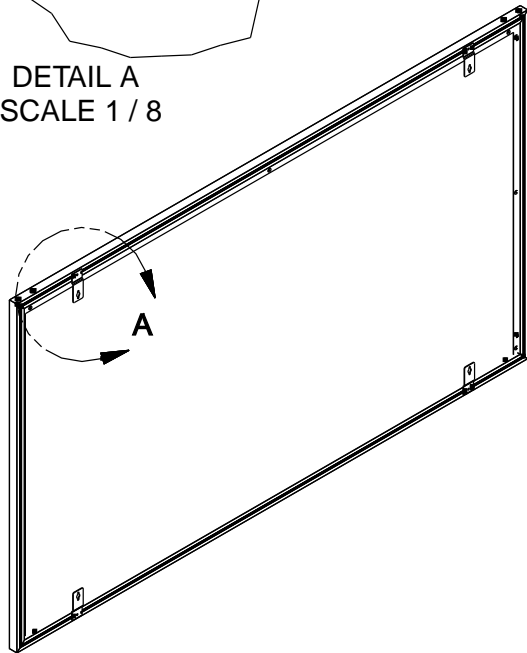

Customer Acceptance Signature:

Notes:

EZ-Mount Wall EZ-Mount wal

Estimate #: **153473**

Screen Material: StudioTek 130 G3	Aspect Ratio: 1.779	Mounting: EZ-Mount Wall	Frame Color: VeLux
Control(s):	Projector: Mfg:TBD - Model: TBD	Image Brightness:	Perforation: None
Dealer: CAVENA MULTIMEDIA AB	Project Name:	Requested By: Tim Jansson	Estimated By: Tim Jansson
		Estimate Date: 6/10/2008	Need By: 6/11/2008

Installation Diagram

EZ Wall Mount Bracket

DETAIL A
SCALE 1 / 8

Acceptance Date:

Customer Acceptance Signature:

Notes: