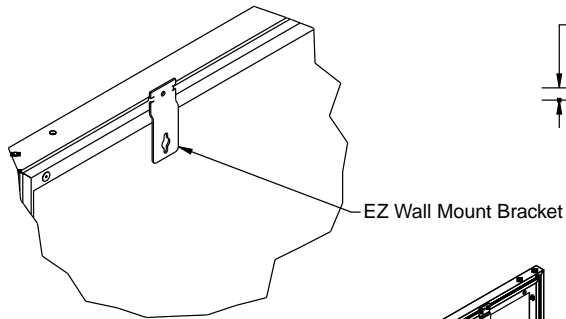

DETAIL A
SCALE 1 / 8