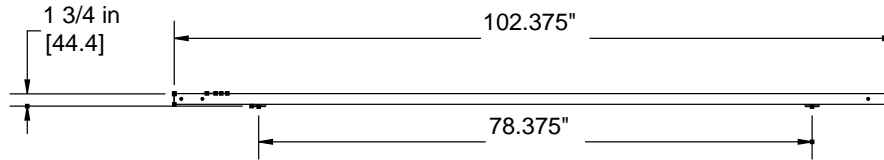

Acceptance Date:

Customer Acceptance Signature:

Notes: