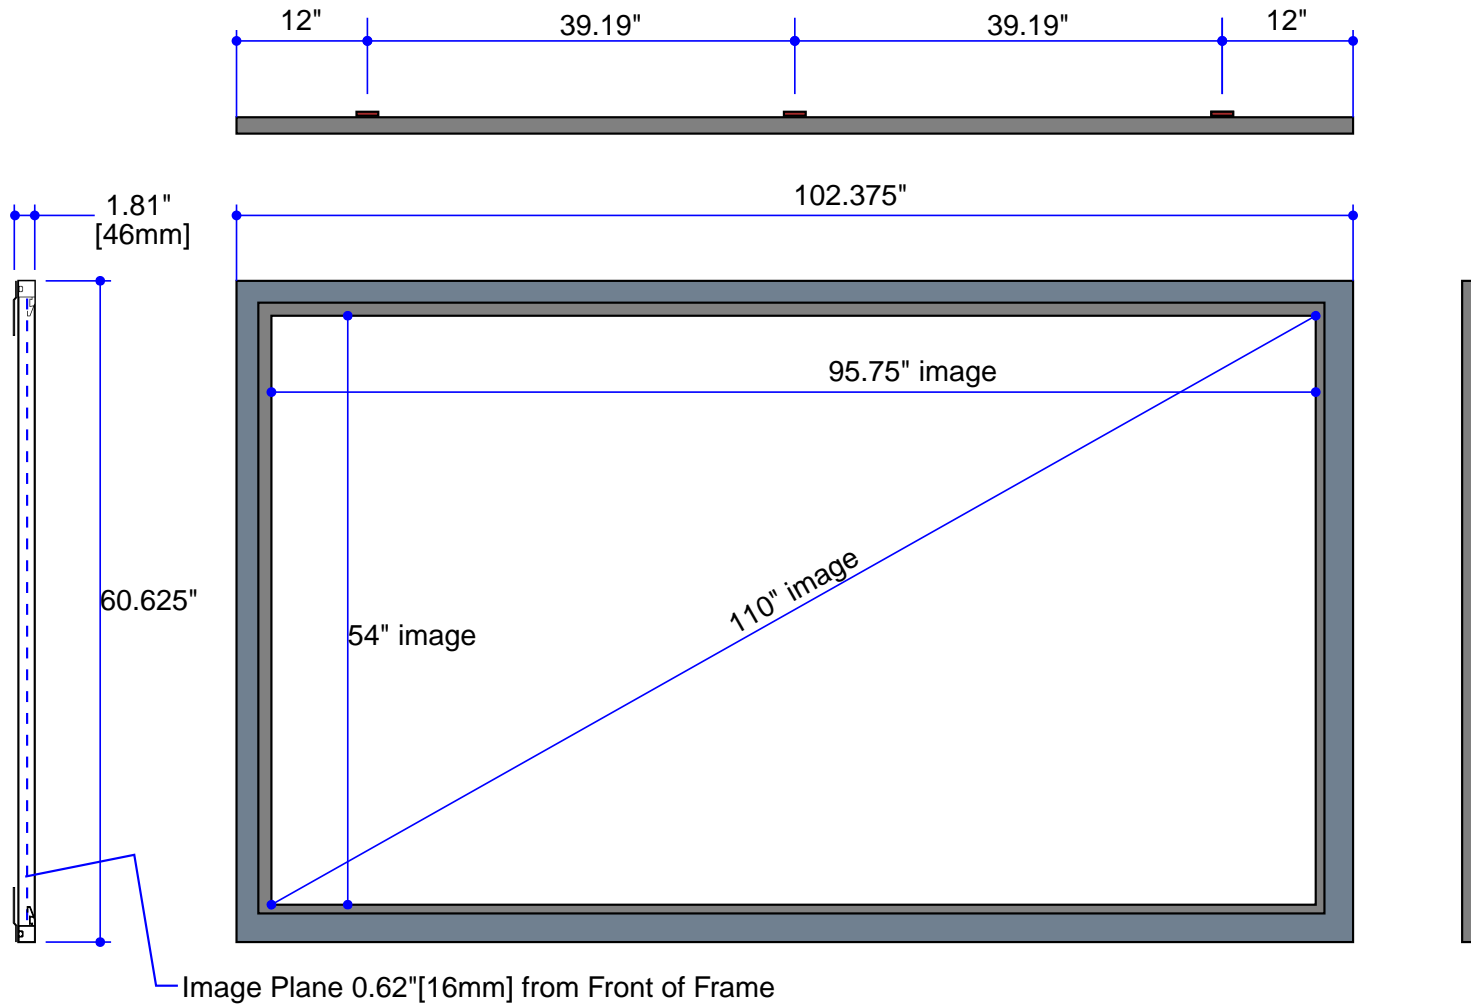

Luxus Deluxe Screen Wall Quicksnap SNDQ110HST13G3WezX

Estimate #: **154405**

Screen Material: StudioTek 130 G3	Aspect Ratio: 1.773	Mounting: EZ-Mount Wall	Frame Color: VeLux
Control(s):	Projector: Mfg:TBD - Model: TBD	Image Brightness:	Perforation: None
Dealer: CAVENA MULTIMEDIA AB	Project Name:	Requested By: Tim Jansson	Estimated By: Tim Jansson
		Estimate Date: 6/18/2008	Need By: 6/19/2008

Screen Diagram

Acceptance Date:

Customer Acceptance Signature:

Notes:

EZ-Mount Wall EZ-Mount wal

Estimate #: **154405**

Screen Material: StudioTek 130 G3	Aspect Ratio: 1.773	Mounting: EZ-Mount Wall	Frame Color: VeLux
Control(s):	Projector: Mfg:TBD - Model: TBD	Image Brightness:	Perforation: None
Dealer: CAVENA MULTIMEDIA AB	Project Name:	Requested By: Tim Jansson	Estimated By: Tim Jansson
		Estimate Date: 6/18/2008	Need By: 6/19/2008

Installation Diagram

DETAIL A
SCALE 1 / 8

Acceptance Date:

Customer Acceptance Signature:

Notes: