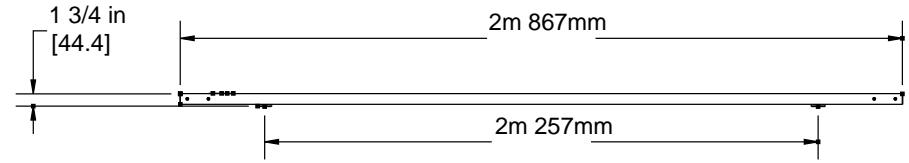

EZ Wall Mount Bracket