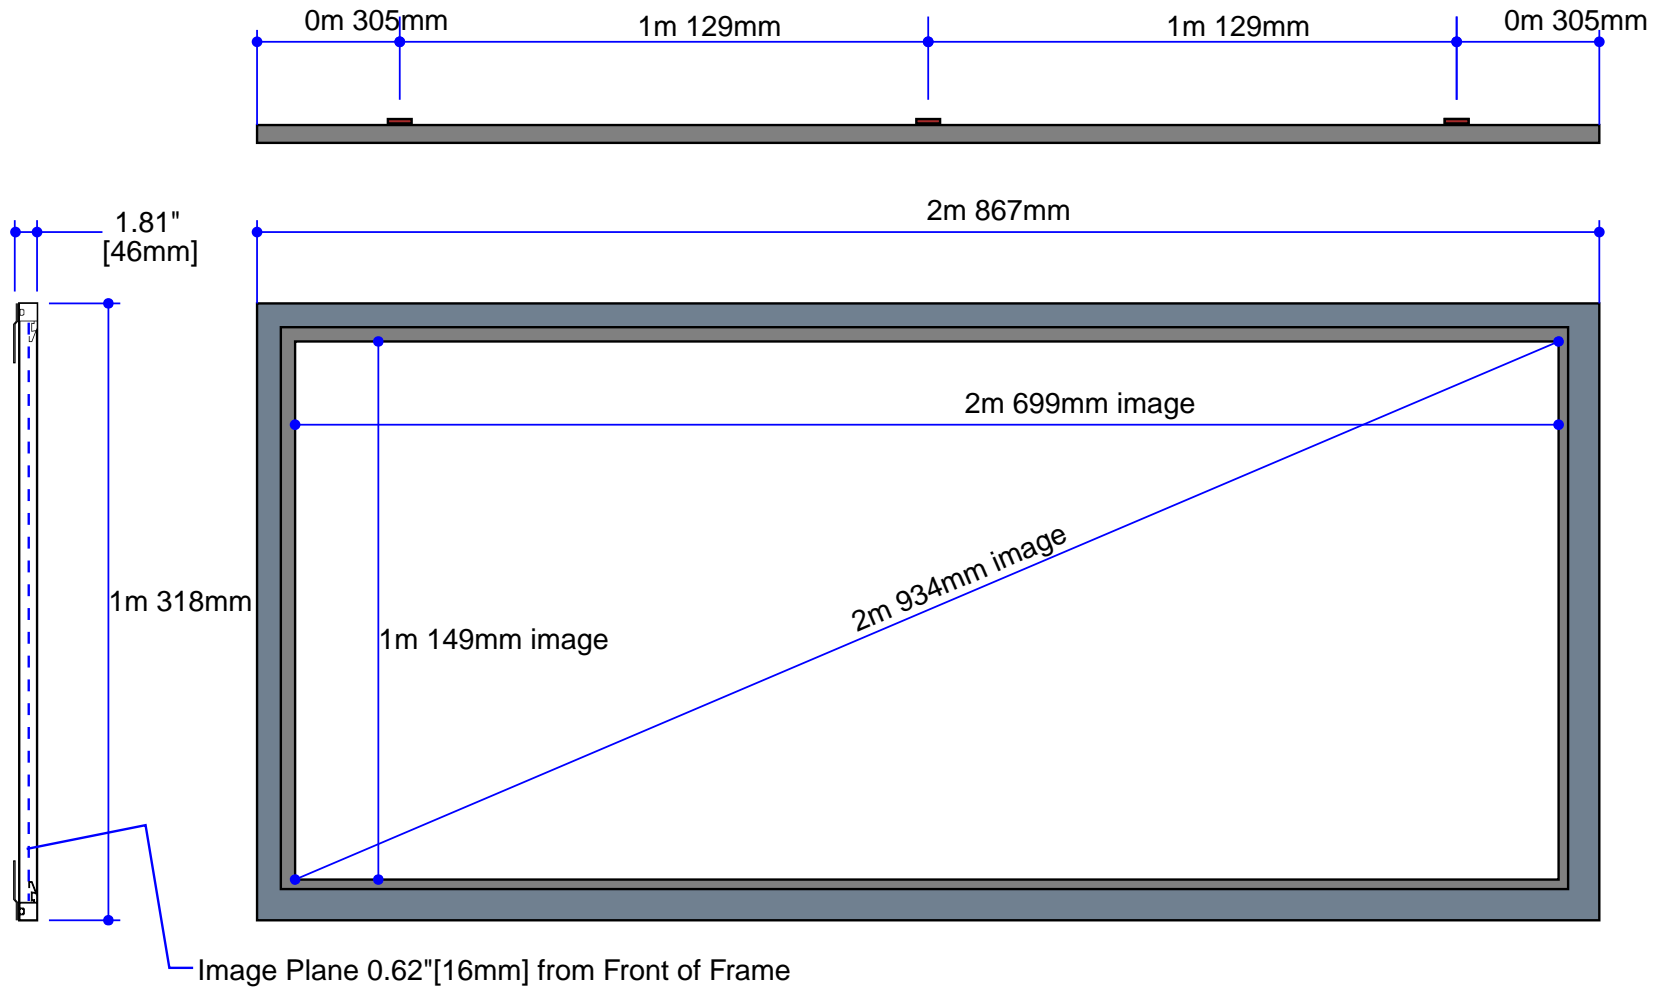

Luxus Deluxe Screen Wall Quicksnap SNDQ116SST13G3WezX

Estimate #: **154519**

Screen Material: StudioTek 130 G3	Aspect Ratio: 2.348	Mounting: EZ-Mount Wall	Frame Color: VeLux
Control(s):	Projector: Mfg:TBD - Model: TBD	Image Brightness:	Perforation: None
Dealer: CAVENA MULTIMEDIA AB	Project Name:	Requested By: Tim Jansson	Estimated By: Tim Jansson
		Estimate Date: 6/19/2008	Need By: 6/20/2008

Screen Diagram

Acceptance Date:

Customer Acceptance Signature:

Notes:

EZ-Mount Wall EZ-Mount wal

Estimate #: **154519**

Screen Material: StudioTek 130 G3	Aspect Ratio: 2.348	Mounting: EZ-Mount Wall	Frame Color: VeLux
Control(s):	Projector: Mfg:TBD - Model: TBD	Image Brightness:	Perforation: None
Project Name: CAVENA MULTIMEDIA AB	Requested By: Tim Jansson	Estimated By: Tim Jansson	Estimate Date: 6/19/2008 Need By: 6/20/2008