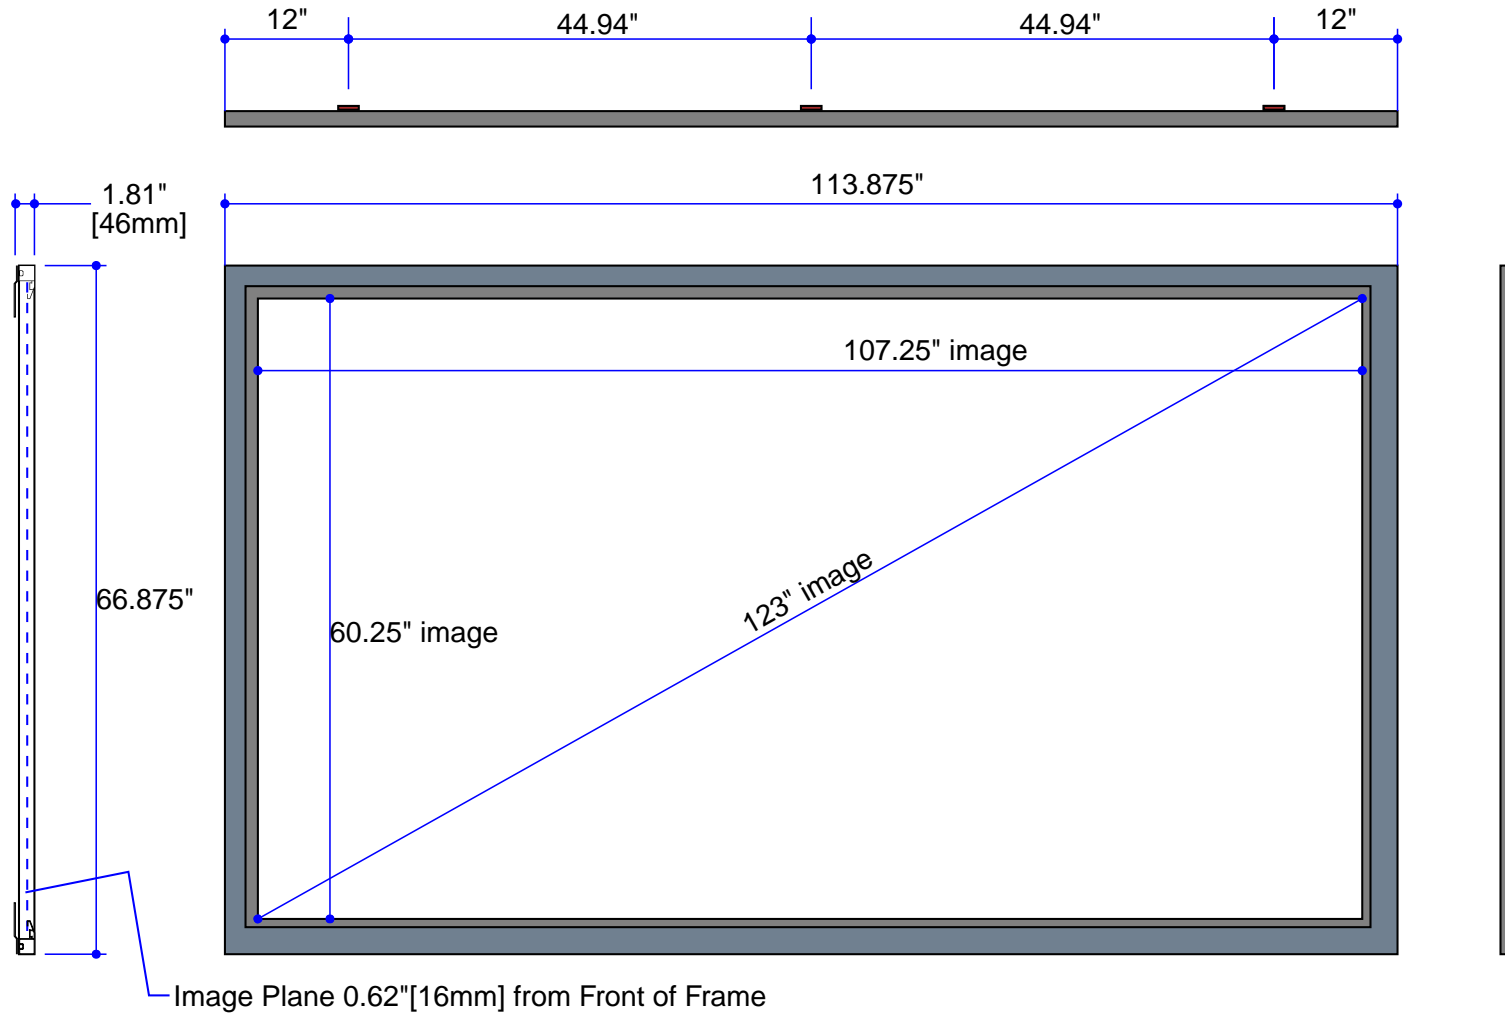

Luxus Deluxe Screen Wall Quicksnap SNDQ123HST13G3WezX

Estimate #: **154406**

Screen Material: StudioTek 130 G3	Aspect Ratio: 1.78	Mounting: EZ-Mount Wall	Frame Color: VeLux
Control(s):	Projector: Mfg:TBD - Model: TBD	Image Brightness:	Perforation: None
Dealer: CAVENA MULTIMEDIA AB	Project Name:	Requested By: Tim Jansson	Estimated By: Tim Jansson
		Estimate Date: 6/18/2008	Need By: 6/19/2008

Screen Diagram

Acceptance Date:

Customer Acceptance Signature:

Notes:

EZ-Mount Wall EZ-Mount wal

Estimate #: **154406**

Screen Material: StudioTek 130 G3	Aspect Ratio: 1.78	Mounting: EZ-Mount Wall	Frame Color: VeLux
Control(s):	Projector: Mfg:TBD - Model: TBD	Image Brightness:	Perforation: None
Dealer: CAVENA MULTIMEDIA AB	Project Name:	Requested By: Tim Jansson	Estimated By: Tim Jansson
		Estimate Date: 6/18/2008	Need By: 6/19/2008

Installation Diagram

EZ Wall Mount Bracket

DETAIL A
SCALE 1 / 8

Acceptance Date:

Customer Acceptance Signature:

Notes: