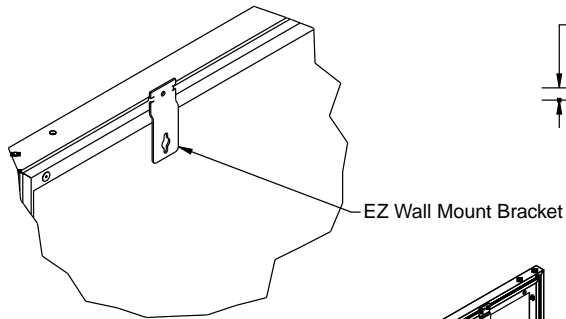

Screen Diagram

Acceptance Date:

Customer Acceptance Signature:

Notes:

EZ-Mount Wall EZ-Mount wal

Estimate #: **154406**

Screen Material: StudioTek 130 G3	Aspect Ratio: 1.78	Mounting: EZ-Mount Wall	Frame Color: VeLux
Control(s):	Projector: Mfg:TBD - Model: TBD	Image Brightness:	Perforation: None
Dealer: CAVENA MULTIMEDIA AB	Project Name:	Requested By: Tim Jansson	Estimated By: Tim Jansson
		Estimate Date: 6/18/2008	Need By: 6/19/2008

Installation Diagram

EZ Wall Mount Bracket

DETAIL A
SCALE 1 / 8

Acceptance Date:

Customer Acceptance Signature:

Notes: