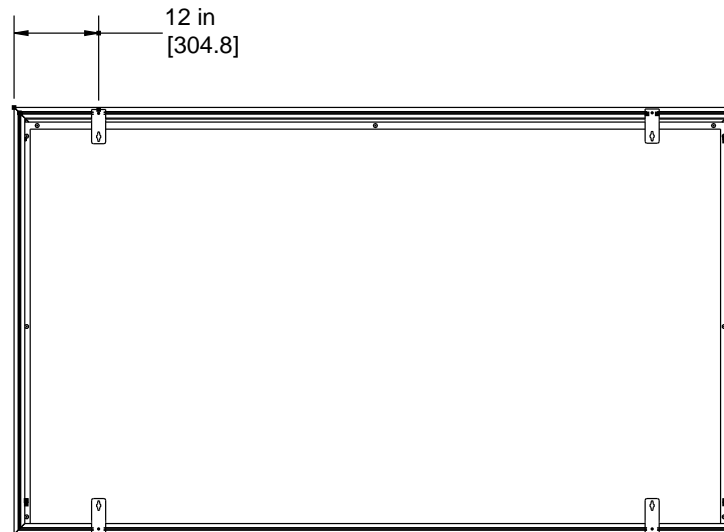

Screen Diagram

Acceptance Date:

Customer Acceptance Signature:

Notes:

EZ-Mount Wall EZ-Mount wal

Estimate #: **154406**

Screen Material: StudioTek 130 G3	Aspect Ratio: 1.78	Mounting: EZ-Mount Wall	Frame Color: VeLux
Control(s):	Projector: Mfg:TBD - Model: TBD	Image Brightness:	Perforation: None
Dealer: CAVENA MULTIMEDIA AB	Project Name:	Requested By: Tim Jansson	Estimated By: Tim Jansson
		Estimate Date: 6/18/2008	Need By: 6/19/2008

Installation Diagram

EZ Wall Mount Bracket

DETAIL A
SCALE 1 / 8

Acceptance Date:

Customer Acceptance Signature:

Notes: