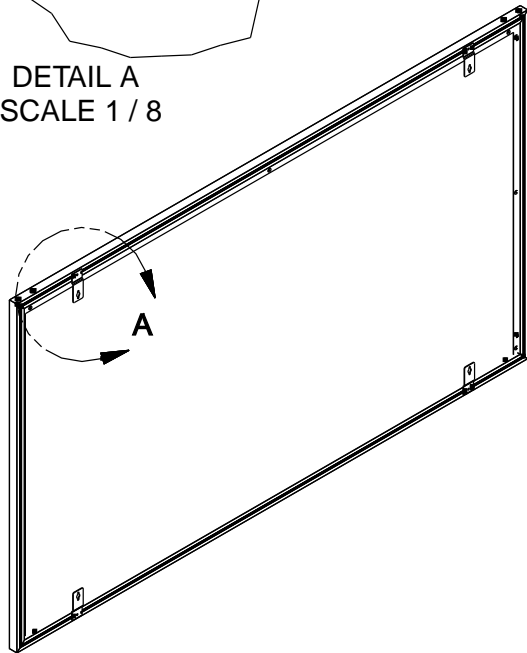

Screen Diagram

Acceptance Date:

Customer Acceptance Signature:

Notes:

EZ-Mount Wall EZ-Mount wal

Estimate #: **154406**

Screen Material: StudioTek 130 G3	Aspect Ratio: 1.78	Mounting: EZ-Mount Wall	Frame Color: VeLux
Control(s):	Projector: Mfg:TBD - Model: TBD	Image Brightness:	Perforation: None
Dealer: CAVENA MULTIMEDIA AB	Project Name:	Requested By: Tim Jansson	Estimated By: Tim Jansson
		Estimate Date: 6/18/2008	Need By: 6/19/2008

Installation Diagram

EZ Wall Mount Bracket

DETAIL A
SCALE 1 / 8

Acceptance Date:

Customer Acceptance Signature:

Notes: