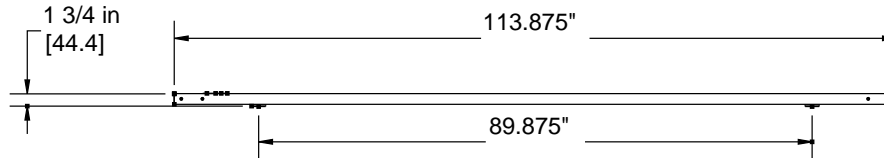

Screen Diagram

Acceptance Date:

Customer Acceptance Signature:

Notes:

EZ-Mount Wall EZ-Mount wal

Estimate #: **154406**

Screen Material: StudioTek 130 G3	Aspect Ratio: 1.78	Mounting: EZ-Mount Wall	Frame Color: VeLux
Control(s):	Projector: Mfg:TBD - Model: TBD	Image Brightness:	Perforation: None
Dealer: CAVENA MULTIMEDIA AB	Project Name:	Requested By: Tim Jansson	Estimated By: Tim Jansson
		Estimate Date: 6/18/2008	Need By: 6/19/2008

Installation Diagram

EZ Wall Mount Bracket

DETAIL A
SCALE 1 / 8

Acceptance Date:

Customer Acceptance Signature:

Notes: