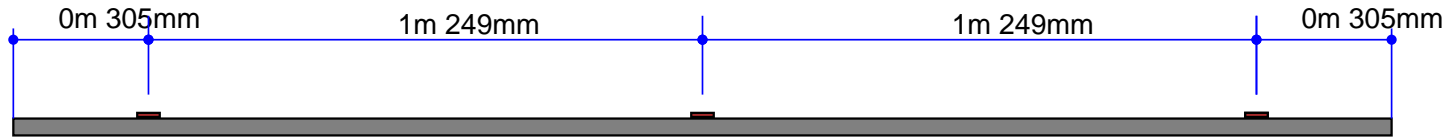

Screen Diagram

Image Plane 0.62"[16mm] from Front of Frame

Acceptance Date:

Customer Acceptance Signature:

Notes:

EZ-Mount Wall EZ-Mount wal

Estimate #: **154734**

Screen Material: StudioTek 130 G3	Aspect Ratio: 2.35	Mounting: EZ-Mount Wall	Frame Color: VeLux
Control(s):	Projector: Mfg:TBD - Model: TBD	Image Brightness:	Perforation: None
Dealer: CAVENA MULTIMEDIA AB	Project Name:	Requested By: Tim Jansson	Estimated By: Tim Jansson
		Estimate Date: 6/23/2008	Need By: 6/24/2008