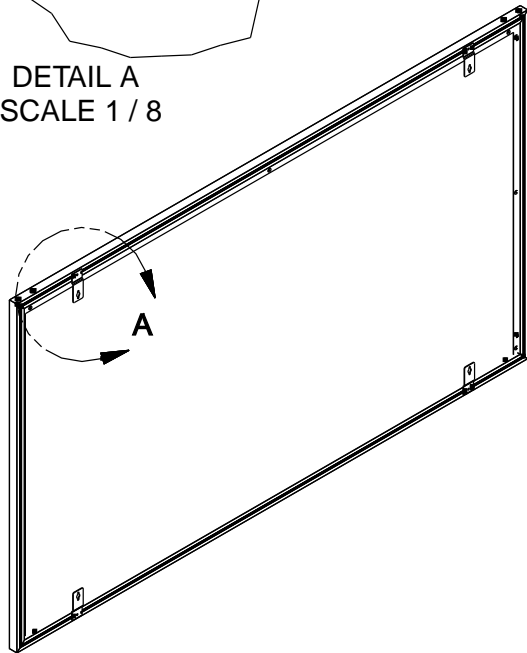

Screen Diagram

Image Plane 0.62"[16mm] from Front of Frame

Acceptance Date:

Customer Acceptance Signature:

Notes:

EZ-Mount Wall EZ-Mount wal

Estimate #: **154734**

Screen Material: StudioTek 130 G3	Aspect Ratio: 2.35	Mounting: EZ-Mount Wall	Frame Color: VeLux
Control(s):	Projector: Mfg:TBD - Model: TBD	Image Brightness:	Perforation: None
Dealer: CAVENA MULTIMEDIA AB	Project Name:	Requested By: Tim Jansson	Estimated By: Tim Jansson
		Estimate Date: 6/23/2008	Need By: 6/24/2008

Installation Diagram

EZ Wall Mount Bracket

DETAIL A
SCALE 1 / 8

Acceptance Date:

Customer Acceptance Signature:

Notes: