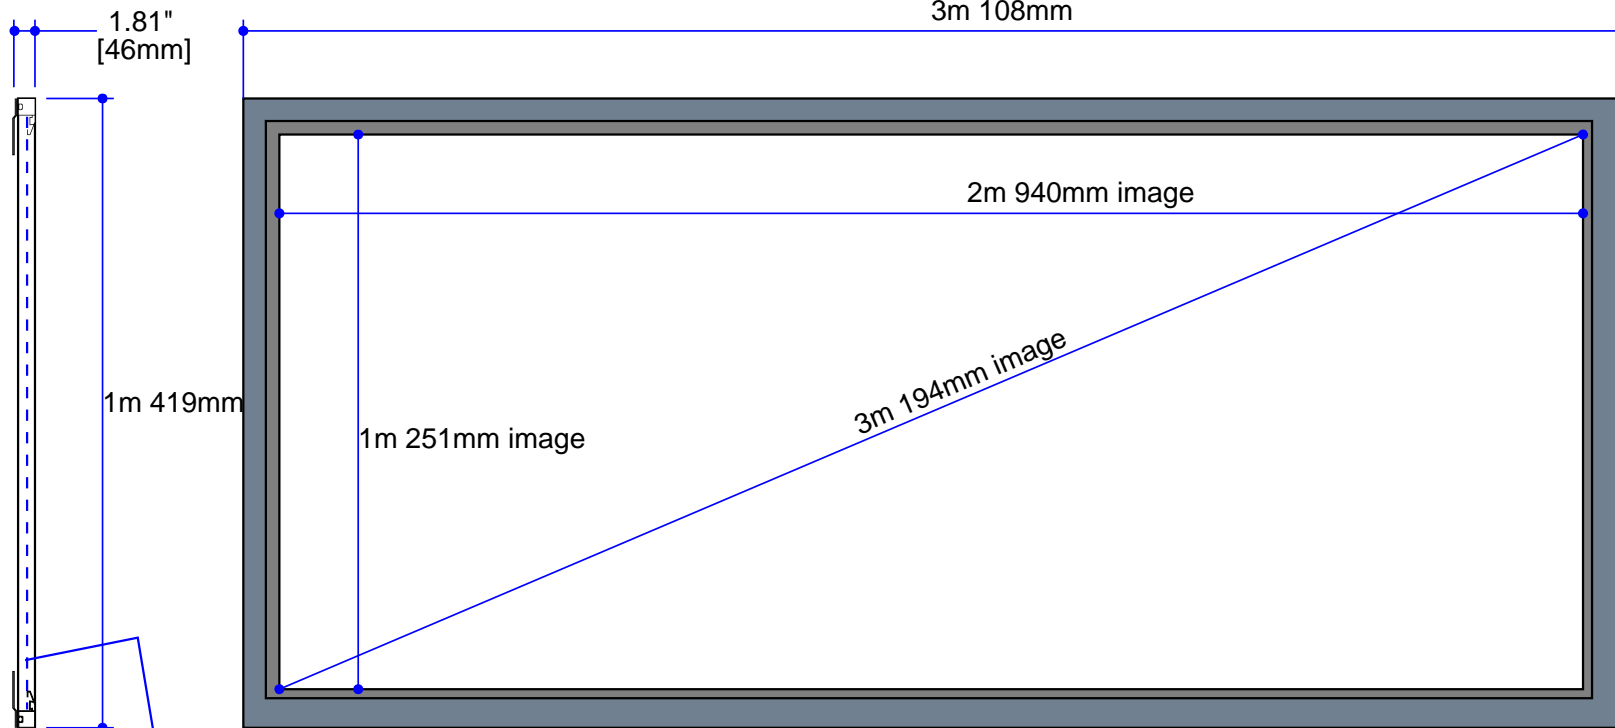

Screen Diagram

Image Plane 0.62"[16mm] from Front of Frame

Acceptance Date:

Customer Acceptance Signature:

Notes:

EZ-Mount Wall EZ-Mount wal

Estimate #: **154734**

Screen Material: StudioTek 130 G3	Aspect Ratio: 2.35	Mounting: EZ-Mount Wall	Frame Color: VeLux
Control(s):	Projector: Mfg:TBD - Model: TBD	Image Brightness:	Perforation: None
Dealer: CAVENA MULTIMEDIA AB	Project Name:	Requested By: Tim Jansson	Estimated By: Tim Jansson
		Estimate Date: 6/23/2008	Need By: 6/24/2008

Installation Diagram

EZ Wall Mount Bracket

DETAIL A
SCALE 1 / 8

Acceptance Date:

Customer Acceptance Signature:

Notes: