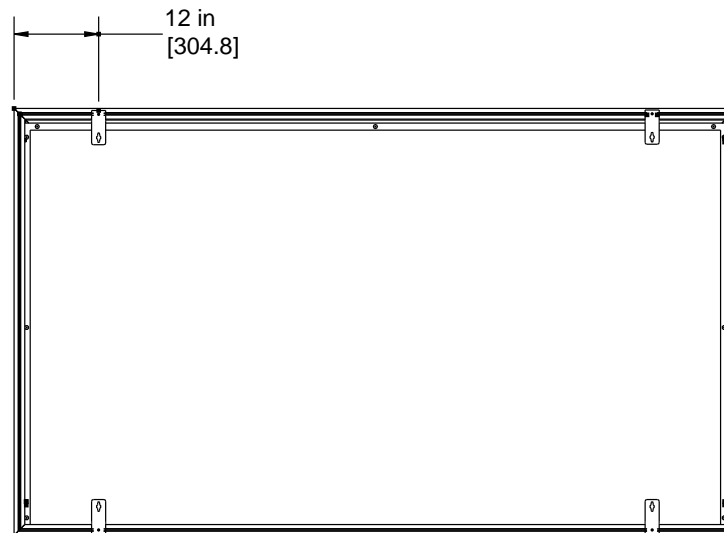

Screen Diagram

Image Plane 0.62"[16mm] from Front of Frame

Acceptance Date:

Customer Acceptance Signature:

Notes:

EZ-Mount Wall EZ-Mount wal

Estimate #: **154734**

Screen Material: StudioTek 130 G3	Aspect Ratio: 2.35	Mounting: EZ-Mount Wall	Frame Color: VeLux
Control(s):	Projector: Mfg:TBD - Model: TBD	Image Brightness:	Perforation: None
Dealer: CAVENA MULTIMEDIA AB	Project Name:	Requested By: Tim Jansson	Estimated By: Tim Jansson
		Estimate Date: 6/23/2008	Need By: 6/24/2008

Installation Diagram

EZ Wall Mount Bracket

DETAIL A
SCALE 1 / 8

Acceptance Date:

Customer Acceptance Signature:

Notes: