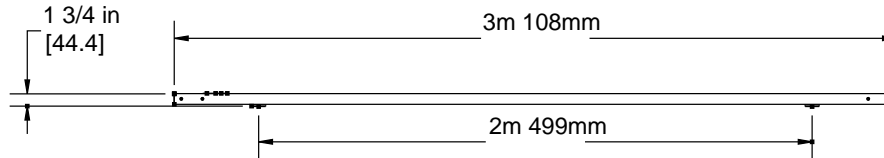

Screen Diagram

Image Plane 0.62"[16mm] from Front of Frame

Acceptance Date:

Customer Acceptance Signature:

Notes:

EZ-Mount Wall EZ-Mount wal

Estimate #: **154734**

Screen Material: StudioTek 130 G3	Aspect Ratio: 2.35	Mounting: EZ-Mount Wall	Frame Color: VeLux
Control(s):	Projector: Mfg:TBD - Model: TBD	Image Brightness:	Perforation: None
Dealer: CAVENA MULTIMEDIA AB	Project Name:	Requested By: Tim Jansson	Estimated By: Tim Jansson
		Estimate Date: 6/23/2008	Need By: 6/24/2008

Installation Diagram

EZ Wall Mount Bracket

DETAIL A
SCALE 1 / 8

Acceptance Date:

Customer Acceptance Signature:

Notes: