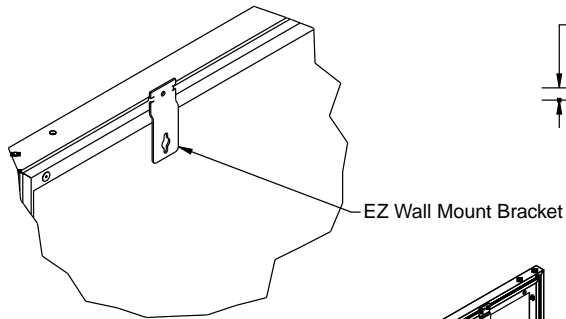

Screen Diagram

Image Plane 0.62"[16mm] from Front of Frame

Acceptance Date:

Customer Acceptance Signature:

Notes:

EZ-Mount Wall EZ-Mount wal

Estimate #: **154734**

Screen Material: StudioTek 130 G3	Aspect Ratio: 2.35	Mounting: EZ-Mount Wall	Frame Color: VeLux
Control(s):	Projector: Mfg:TBD - Model: TBD	Image Brightness:	Perforation: None
Dealer: CAVENA MULTIMEDIA AB	Project Name:	Requested By: Tim Jansson	Estimated By: Tim Jansson
		Estimate Date: 6/23/2008	Need By: 6/24/2008

Installation Diagram

EZ Wall Mount Bracket

DETAIL A
SCALE 1 / 8

Acceptance Date:

Customer Acceptance Signature:

Notes: