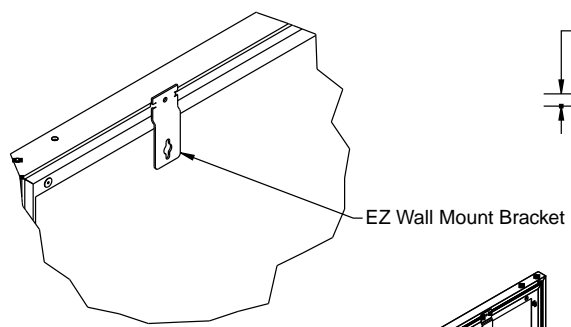

DETAIL A
SCALE 1 / 8