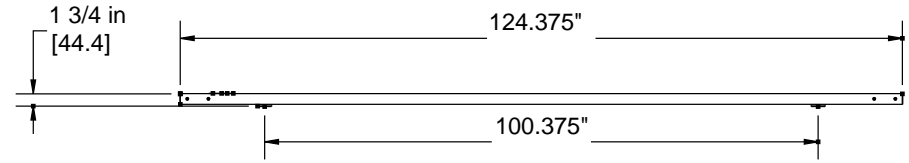

DETAIL A
SCALE 1 / 8