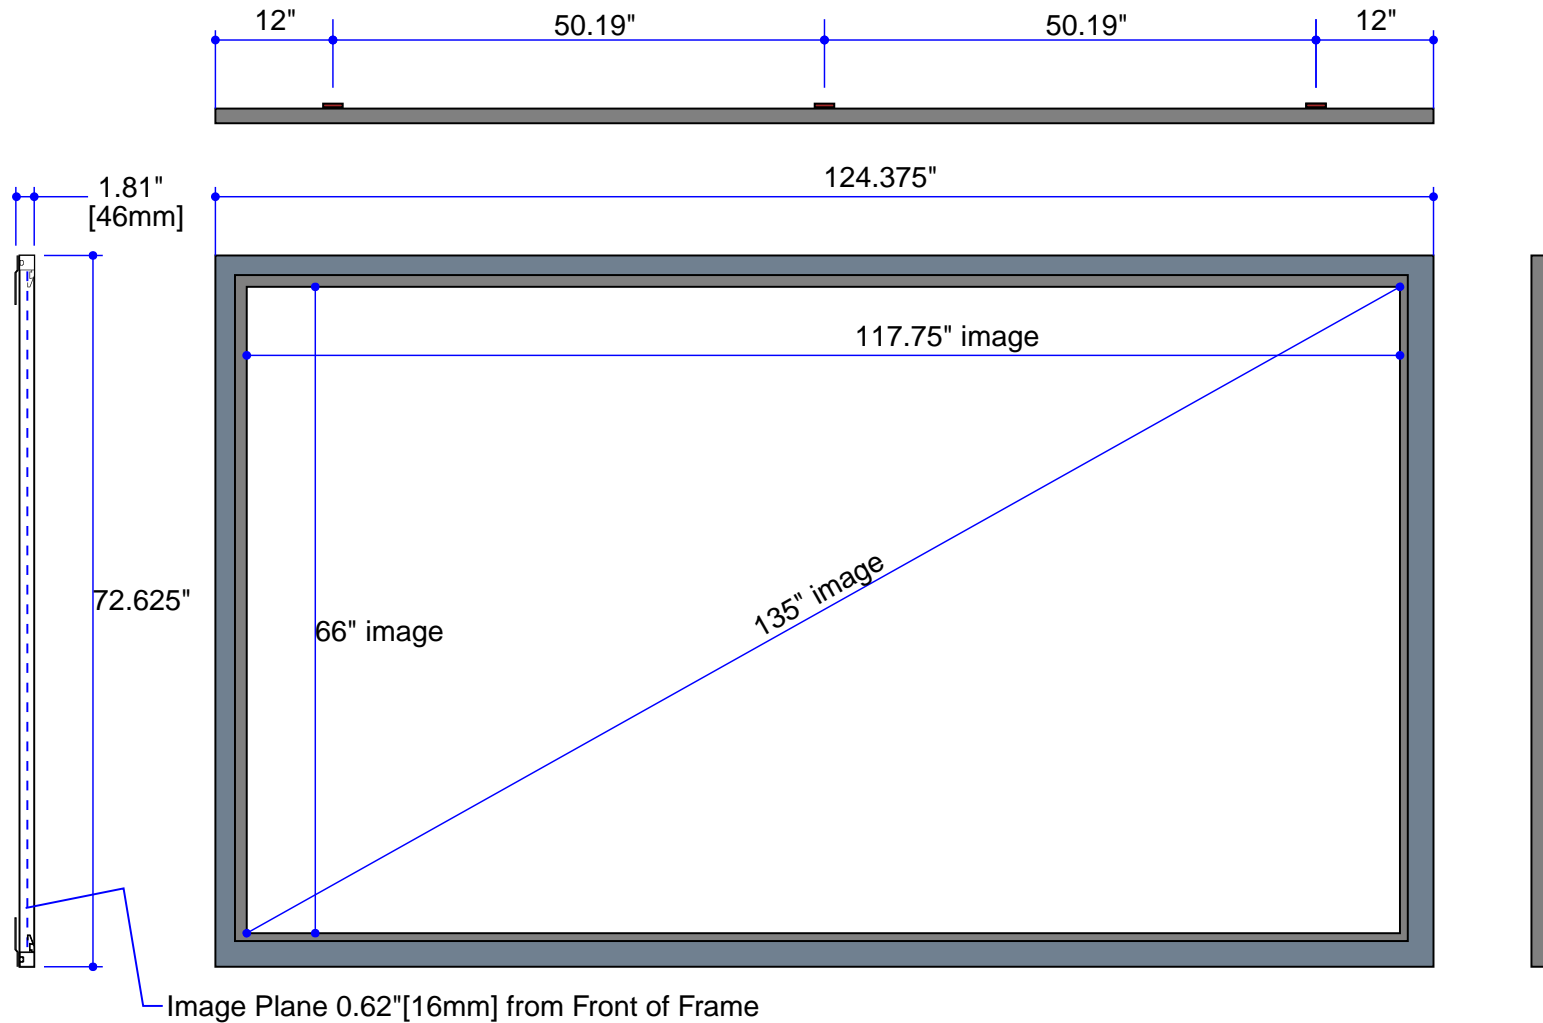

Luxus Deluxe Screen Wall Quicksnap SNDQ135HST13G3WezX

Estimate #: **154407**

Screen Material: StudioTek 130 G3	Aspect Ratio: 1.784	Mounting: EZ-Mount Wall	Frame Color: VeLux
Control(s):	Projector: Mfg:TBD - Model: TBD	Image Brightness:	Perforation: None
Dealer: CAVENA MULTIMEDIA AB	Project Name:	Requested By: Tim Jansson	Estimated By: Tim Jansson
		Estimate Date: 6/18/2008	Need By: 6/19/2008

Screen Diagram

Acceptance Date:

Customer Acceptance Signature:

Notes:

EZ-Mount Wall
EZ-Mount wal

Estimate #: **154407**

Screen Material: StudioTek 130 G3	Aspect Ratio: 1.784	Mounting: EZ-Mount Wall	Frame Color: VeLux
Control(s):	Projector: Mfg:TBD - Model: TBD	Image Brightness:	Perforation: None
Project Name:	Requested By: Tim Jansson	Estimated By: Tim Jansson	Estimate Date: 6/18/2008 Need By: 6/19/2008