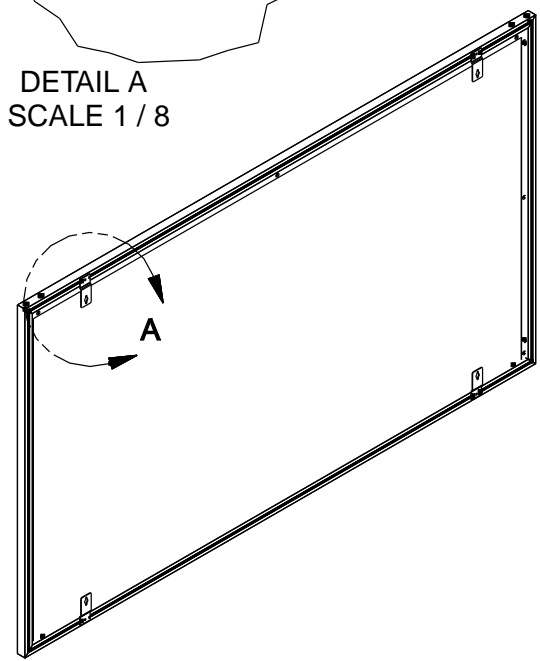

EZ-Mount Wall
EZ-Mount wal

Estimate #: **154407**

Screen Material: StudioTek 130 G3	Aspect Ratio: 1.784	Mounting: EZ-Mount Wall	Frame Color: VeLux
Control(s):	Projector: Mfg:TBD - Model: TBD	Image Brightness:	Perforation: None
Project Name:	Requested By: Tim Jansson	Estimated By: Tim Jansson	Estimate Date: 6/18/2008 Need By: 6/19/2008

Installation Diagram

Dealer: CAVENA MULTIMEDIA AB

Acceptance Date: _____ Customer Acceptance Signature: _____ Notes: _____