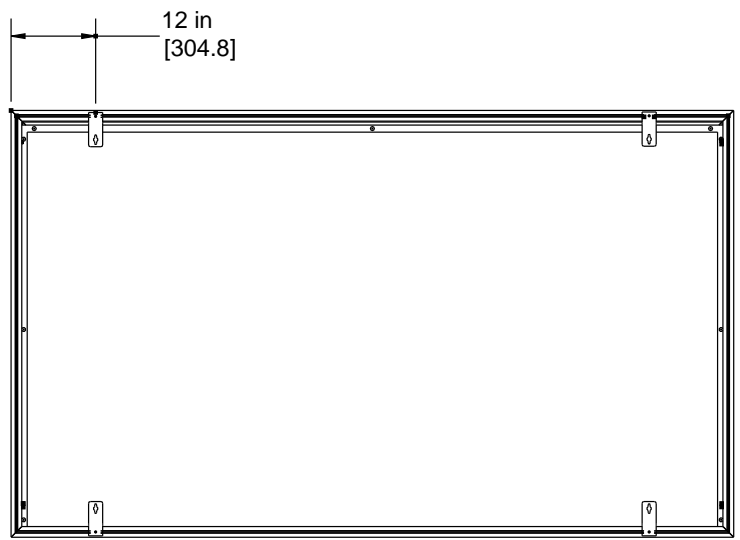

EZ-Mount Wall
EZ-Mount wal

Estimate #: **154407**

Screen Material: StudioTek 130 G3	Aspect Ratio: 1.784	Mounting: EZ-Mount Wall	Frame Color: VeLux
Control(s):	Projector: Mfg:TBD - Model: TBD	Image Brightness:	Perforation: None
Project Name:	Requested By: Tim Jansson	Estimated By: Tim Jansson	Estimate Date: 6/18/2008 Need By: 6/19/2008

Installation Diagram

Dealer: CAVENA MULTIMEDIA AB

Acceptance Date: _____ Customer Acceptance Signature: _____ Notes: _____