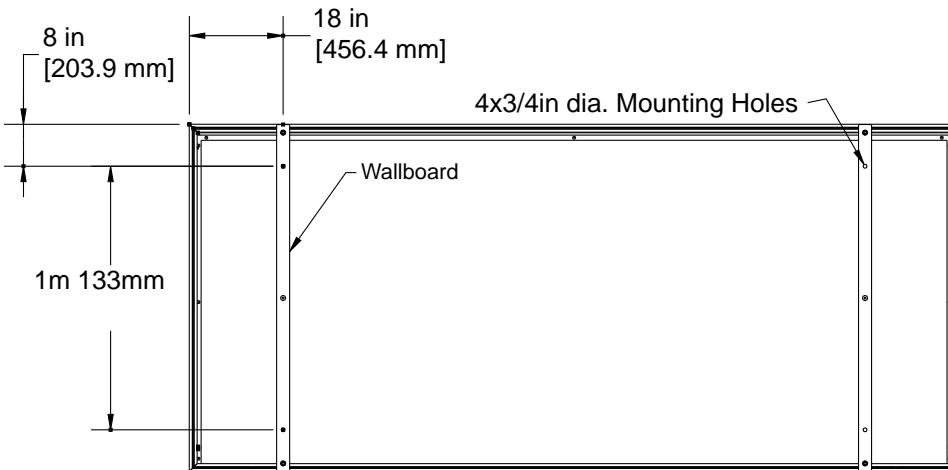

Acceptance Date:

Customer Acceptance Signature:

Notes: