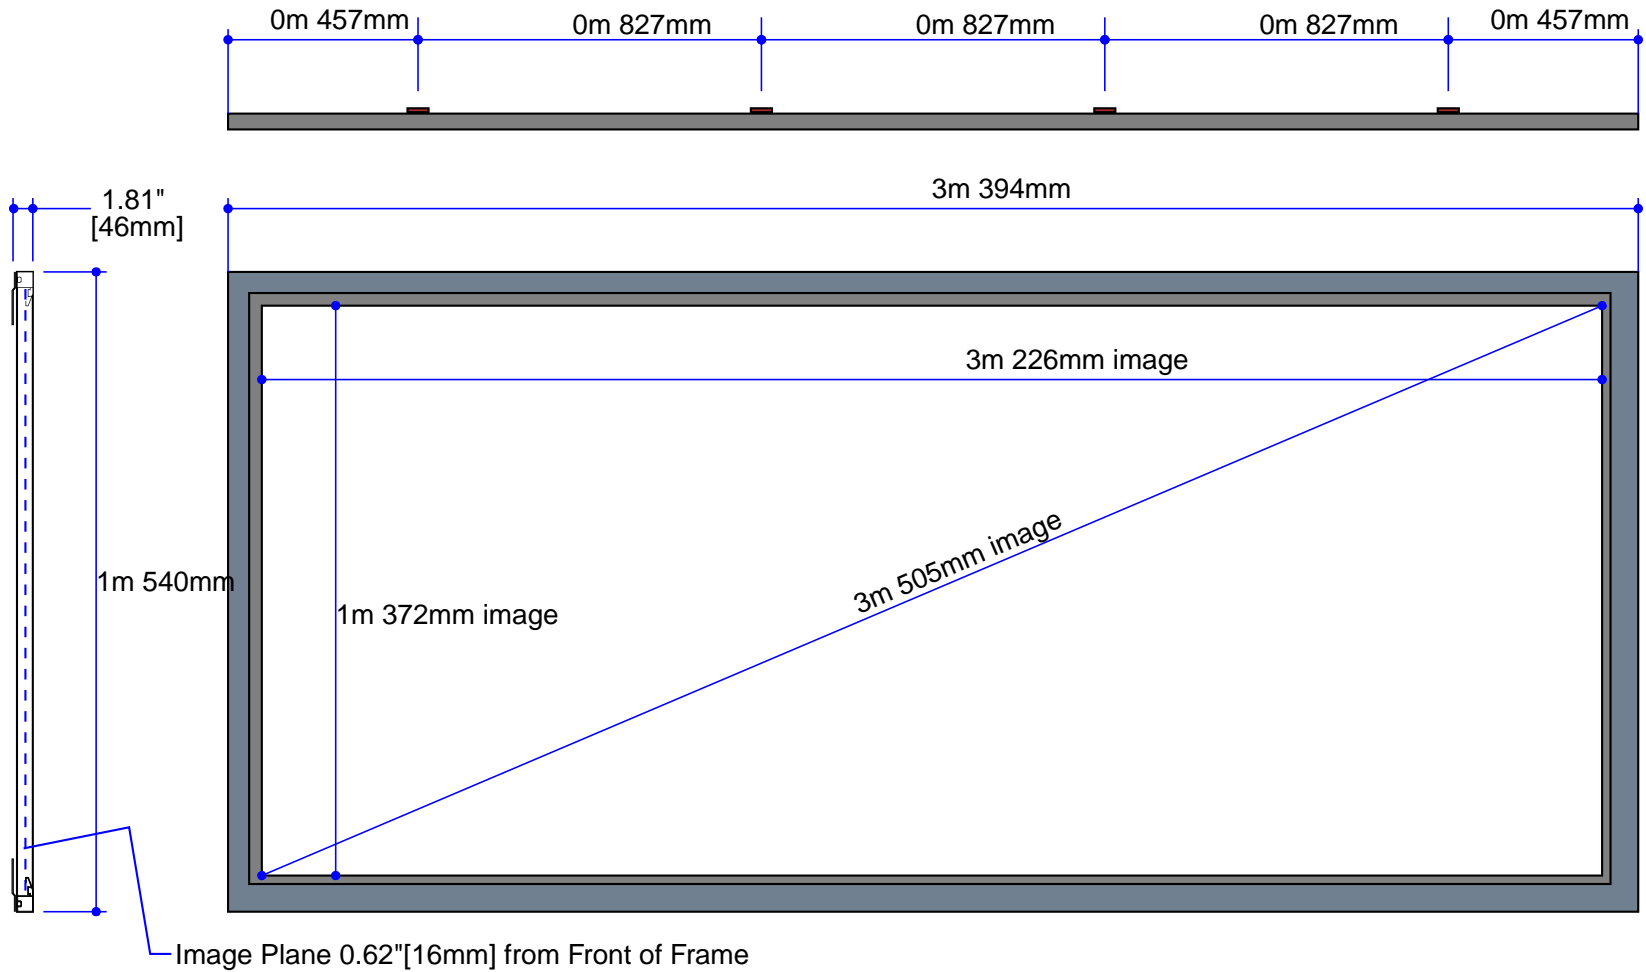

Acceptance Date:

Customer Acceptance Signature:

Notes: