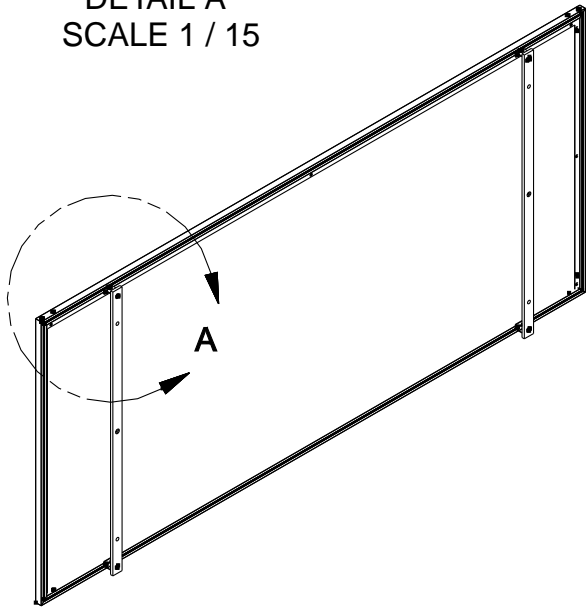

Acceptance Date:

Customer Acceptance Signature:

Notes: