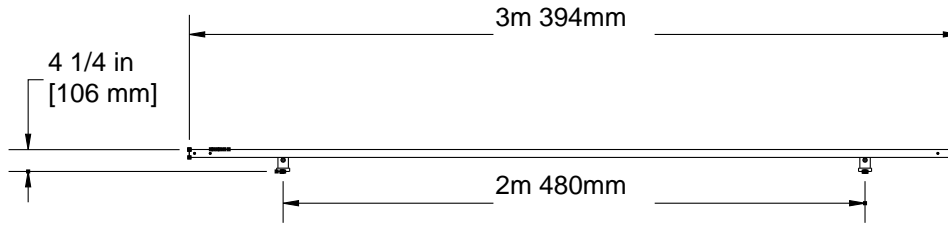

# Wall Mount Wall mount

Estimate #: **154736**

Screen Material: StudioTek 130 G3	Aspect Ratio: 2.352	Mounting: Wall Mount	Frame Color: VeLux
Control(s):	Projector: Mfg:TBD - Model: TBD	Image Brightness:	Perforation: None
Project Name: CAVENA MULTIMEDIA AB	Requested By: Tim Jansson	Estimated By: Tim Jansson	Estimate Date: 6/23/2008 Need By: 6/24/2008

## Installation Diagram

Dealer: CAVENA MULTIMEDIA AB

**DETAIL A**  
SCALE 1 / 15

Acceptance Date:

Customer Acceptance Signature:

Notes: