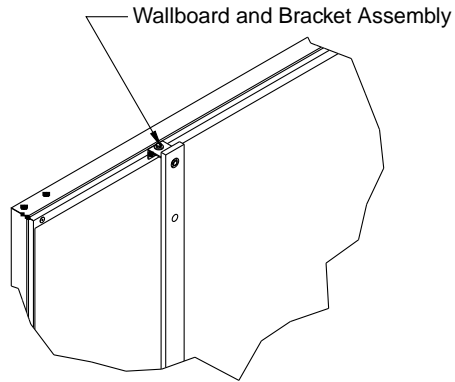

DETAIL A
SCALE 1 / 15